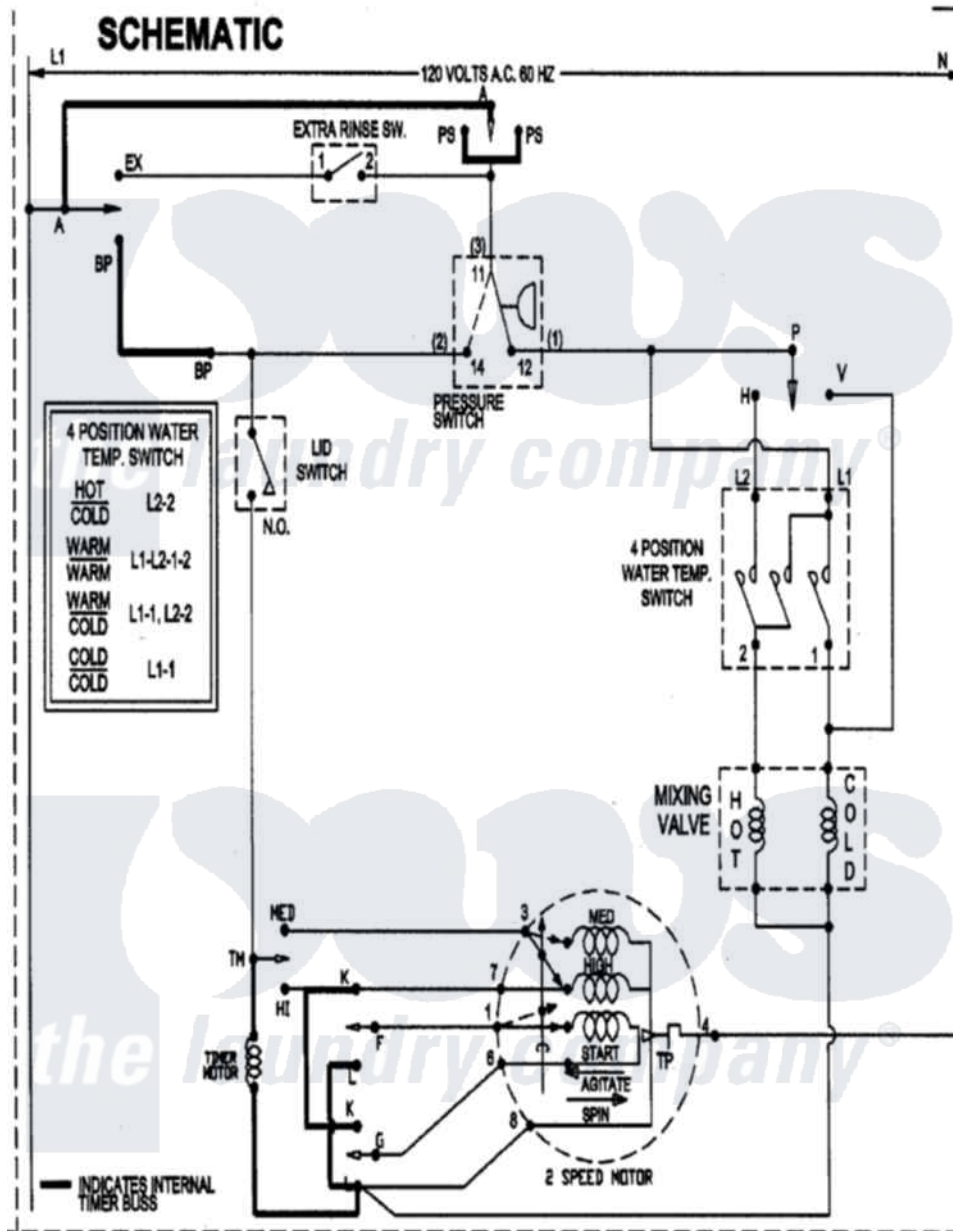

Amana NAV2330AWW 10 - WIRING INFORMATION

Amana Residential Amana NAV2330AWW Washer Parts Parts Diagram 10 - WIRING INFORMATION
 Click on the part number to view part

Item	Original Part Number	Replaced By	Status	Part Description
NI	15003255		Not Available	WIRING INFORMATION