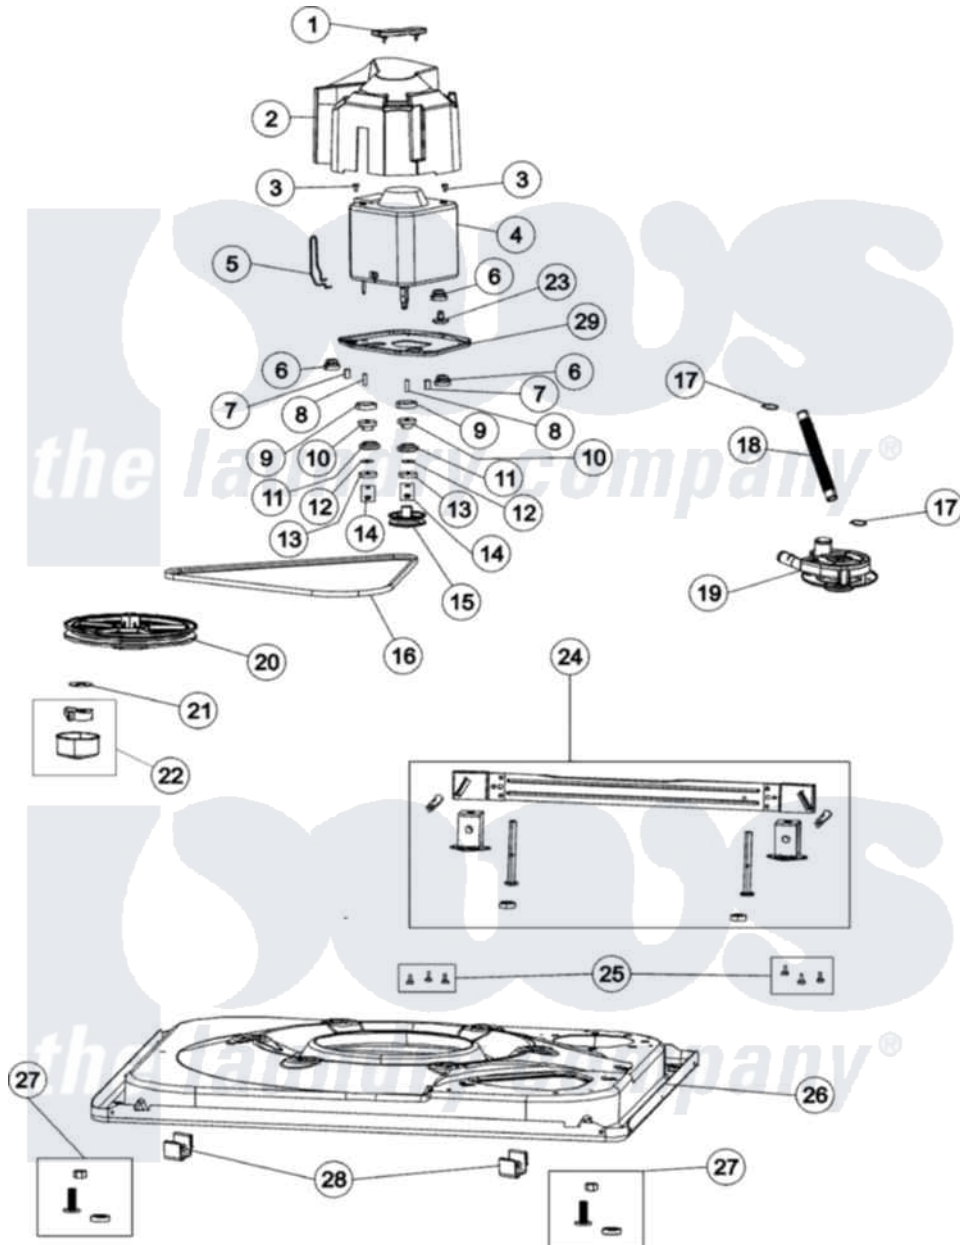

Amana NAV2335AJW 01 - BASE & MOTOR

Amana [Residential Amana NAV2335AJW Washer Parts](#) Parts Diagram 01 - BASE & MOTOR
 Click on the part number to view part

Item	Original Part Number	Replaced By	Status	Part Description
1	35-2065			Pad, Motor Plate
2	21002236	21001632		Motor
3	25-7733	681414		Screw, 10AB X 1/2
4	21001598			Spring, Suspension
5	21001110	22004376		Spring, Motor Pivot
6	35-3646			Isolator, Motor Plate
7	25-7831			Spacer, Mounting
8	25-7830			Spacer
9	35-3570			Washer, Motor Pivot
10	33-9946			Isolator, Motor
11	35-3571			Slide, Motor Pivot
12	25-7047			Washer, Flat
13	33-9967			Washer, Motor Isolator
14	21002009	Y707702		Locknut
15	22004297	21001950		MoTor, 2SP 1/2hp 120V/60Hz Hi-Tor
16	21352320			Belt, Drive

17	21002254	285655	Clamp, Hose
"	25-6068	285655	Clamp, Hose
18	21001915		Hose, Tub To Pump
19	21001873	35-6780	Pump-Water
20	21001733	12002213	Thrust Bearing Kit
21	35-2132		Washer, 1.25ODX.530IDX.032
22	12002213		Thrust Bearing Kit
23	21001486		Foot Slide, Isolator
24	21002221		Stabilizer Bar Kit
25	25-7828	489483	Screw 10-32 X 1/2
26	21001893	12002701	Base Kit
27	25001119		Foot And Pad Assembly
28	53-0120		Clip, Front Panel
29	21001366	21001783	Plate And Screw Assembly