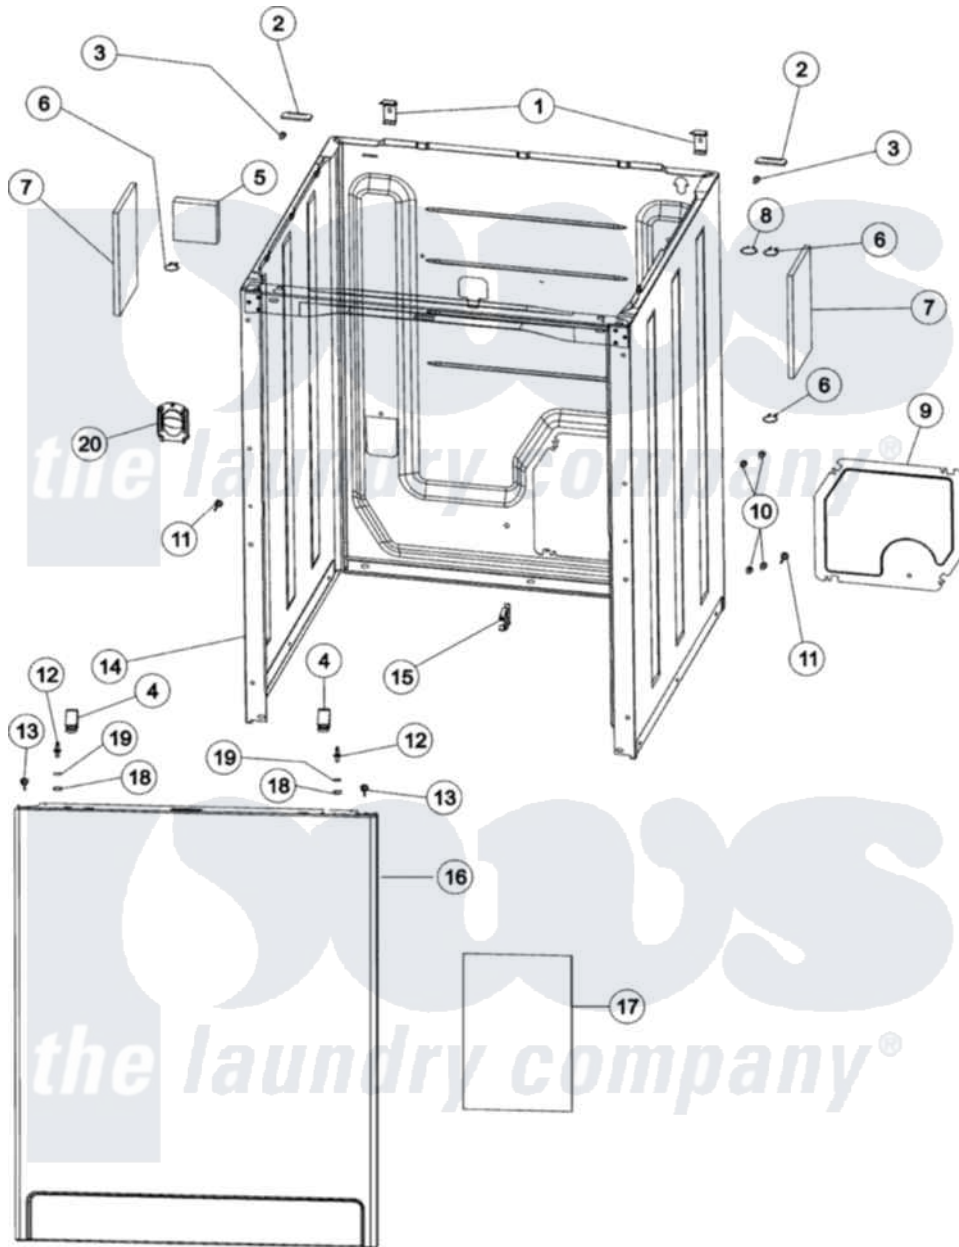

Amana NAV2335AJW 02 - CABINET & FRONT PANEL

Amana [Residential Amana NAV2335AJW Washer Parts](#) Parts Diagram 02 - CABINET & FRONT PANEL
 Click on the part number to view part

Item	Original Part Number	Replaced By	Status	Part Description
1	35-2846			Hinge, Cabinet Top
2	35-4128			Pad, Hinge
3	25-7732	681414		Screw, 10AB X 1/2
4	25-7220			Clip, Cabinet Top
5	35-0706		Not Available	PAD, FOAM
6	31001320	16515		Clip
7	21002011			Pad, Cabinet
8	25-7430			Clip, Wiring Harness
9	21001876			Shield, Rear
10	25-7733	681414		Screw, 10AB X 1/2
11	21001829			Post, Locating
12	53-0643			Pin, Locator
13	25-7732	681414		Screw, 10AB X 1/2
14	21001871			Cabinet
15	22002765			Clip, Hose
16	35-2084			Panel, Front

17	21001281		Damper, Sound Pad
18	25-0224	3400029	Nut, Adapter Plate
19	35-4129		Bumper, Cabinet
20	21001874		Outlet, Drain Hose