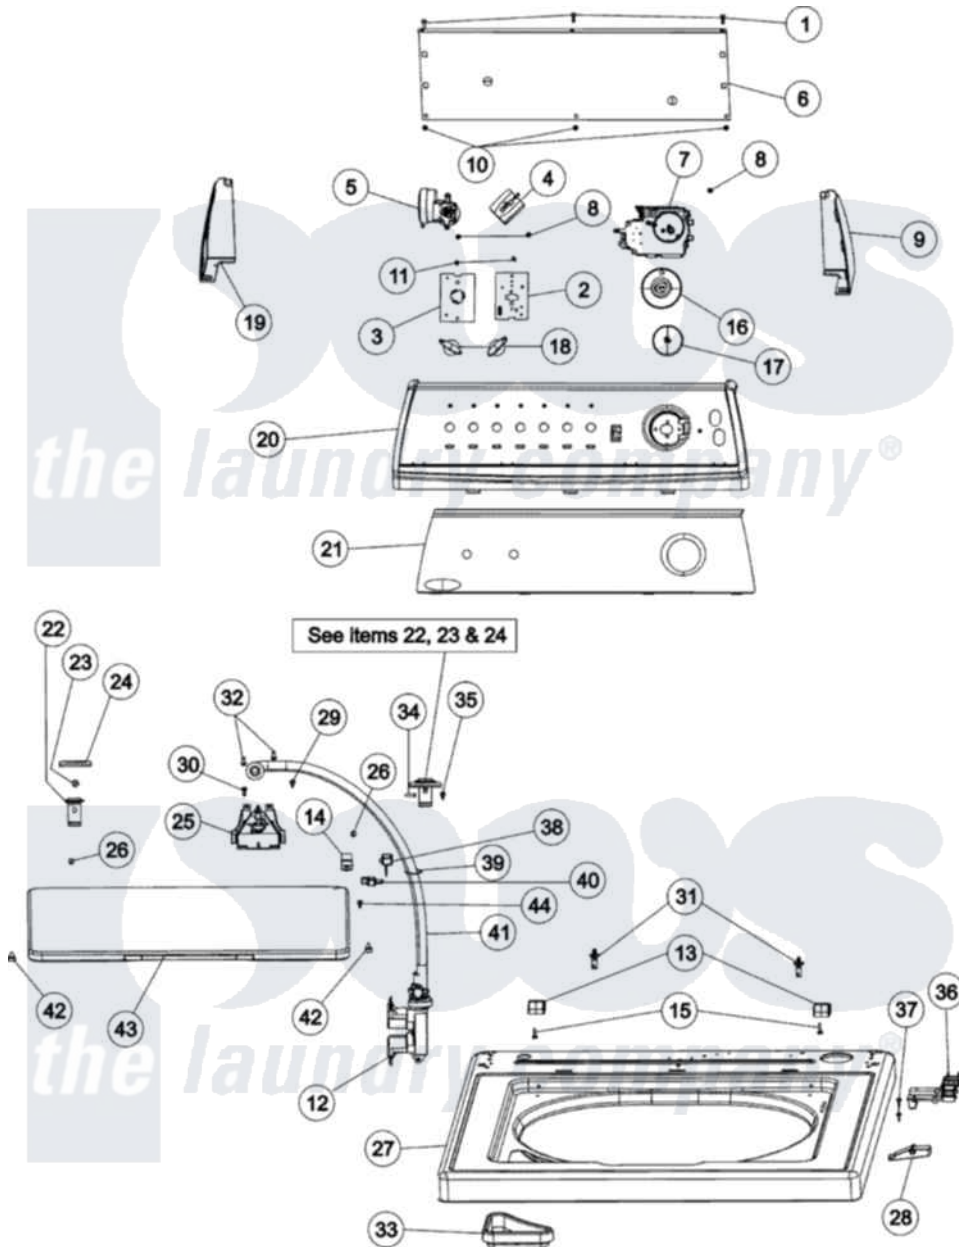

Amana NAV2335AJW 03 - CONTROL PANEL & TOP

Amana Residential Amana NAV2335AJW Washer Parts Parts Diagram 03 - CONTROL PANEL & TOP
 Click on the part number to view part

Item	Original Part Number	Replaced By	Status	Part Description
1	21002224			Screw
2	21001517			Shield, Control
3	21002077			Shield, Control-1 Hole/Console
4	21001226			Switch, Water Temp. 4 Position
5	Y2201474			Switch, Pressure
6	21001527			Shield, Rear
7	21001695			Timer
8	25-3092	90767		Screw, 8A X 3/8 HeX Washer Head Tapping
9	21001547			Endcap, Panel
10	31001721			Screw, Abno.8-18 x 3/8 Hxws
11	25-3092	90767		Screw, 8A X 3/8 HeX Washer Head Tapping
12	21001932			Valve, Water Inlet
13	35-2044			Hinge, Lid
14	21001148	12001187		Kit, Lid Switch Assembly

15	25-7893		Screw
16	21002113	Not Available	TIMER SKIRT - WASHER
17	21002114		Timer Knob - Washer
18	37001180		Knob Assembly
19	21001546		Endcap, Panel
20	21001552		Frame , Control Panel
21	21002159	21002147	Facia
22	35-2846		Hinge, Cabinet Top
23	25-7732	681414	Screw, 10AB X 1/2
24	35-4128		Pad, Hinge
25	21001760		Flume Assembly / Water Diverter
26	25-7893		Screw
27	21001602		Top, Cabinet
28	21001134		Lever, Lid Switch
29	25-3092	90767	Screw, 8A X 3/8 HeX Washer Head Tapping
30	31001560		Washer, Roller
31	21001857		Clip, Plastic Snap-In
32	31001721		Screw, Abno.8-18 x 3/8 Hxws
33	21001597		Dispenser, Bleach
34	25-7438		Screw
35	31001721		Screw, Abno.8-18 x 3/8 Hxws
36	21001135		Housing, Lid Switch
37	21001136	3400872	Screw, 8-18 X 3/8
38	43-0057		Actuator, Door Switch
39	25-7430		Clip, Wiring Harness
40	35-2045		Pin, Hinge
41	35-2378	12002749	Hose, Flume Kit
"	12002749		Hose, Flume Kit
42	35-0581		Bumper, Door
43	35-2026		Lid
44	31001721		Screw, Abno.8-18 x 3/8 Hxws