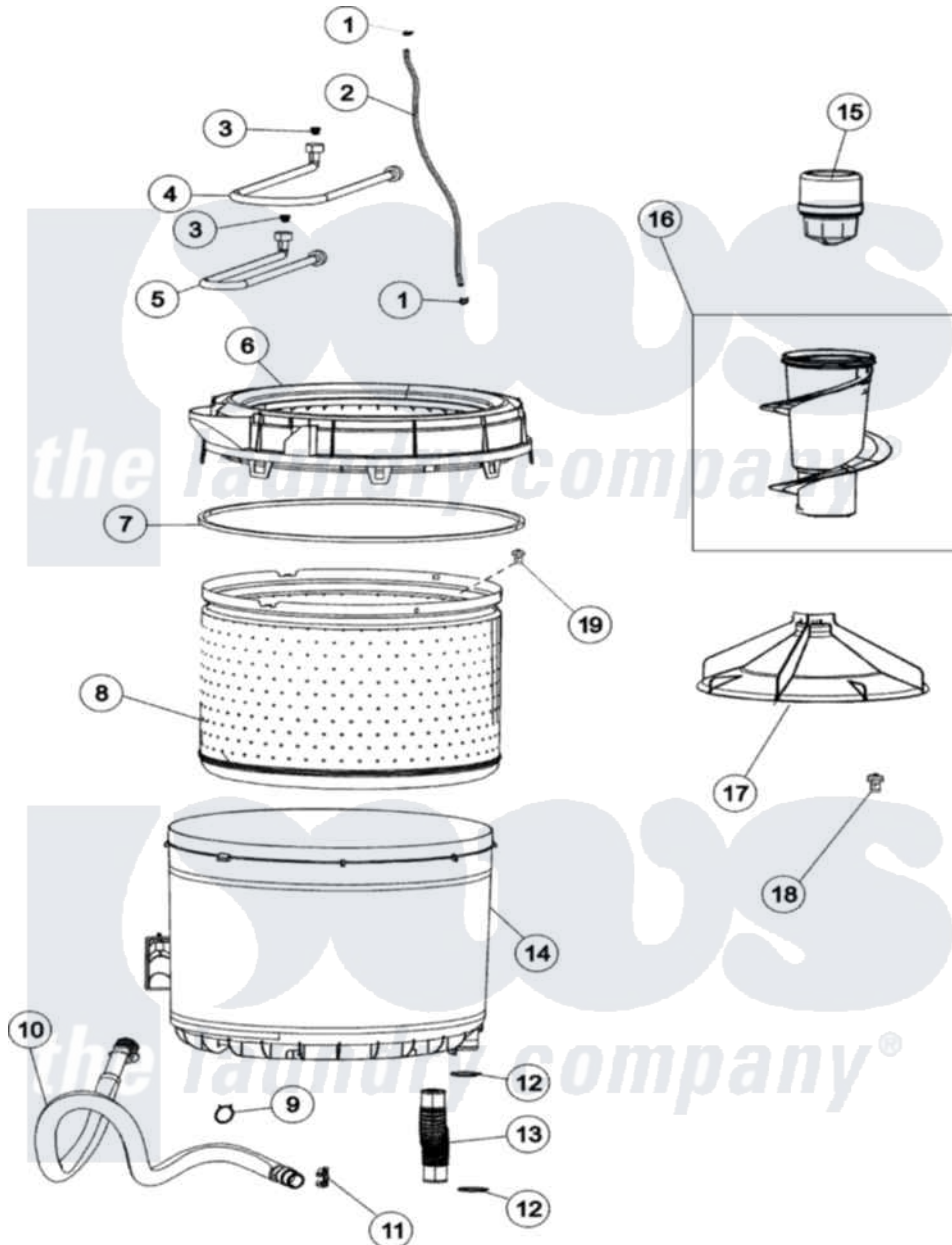

Amana NAV2335AJW 04 - INNER - OUTER TUB

Amana Residential Amana NAV2335AJW Washer Parts Parts Diagram 04 - INNER - OUTER TUB
 Click on the part number to view part

Item	Original Part Number	Replaced By	Status	Part Description
1	25-7796	596669		Clamp, Manifold
2	21001749	21001748		Hose, Pressure Switch
3	22002960			Strainer, Washer Inlet
4	35-0874	76313		Hosefill
5	33-7891	89503		Hose-Inlet
6	21001531		Not Available	TOP, TUB (PLASTIC)
7	35-2328			Seal, Tub Top
8	21001529			Basket Assembly
9	21001875	285655		Clamp, Hose
10	21001872			Hose, Drain
11	22002765			Clip, Hose
12	25-6068	285655		Clamp, Hose
13	21001915			Hose, Tub To Pump
14	35-3700			Tub Assembly
"	22002933			Screw
15	21002006			Fabric Disp Assembly

16	21001878	Auger/Post Assembly
17	21001530	Base, Agitator
18	25-8004	W10309247 Screw
19	25-7967	3400504 Screw