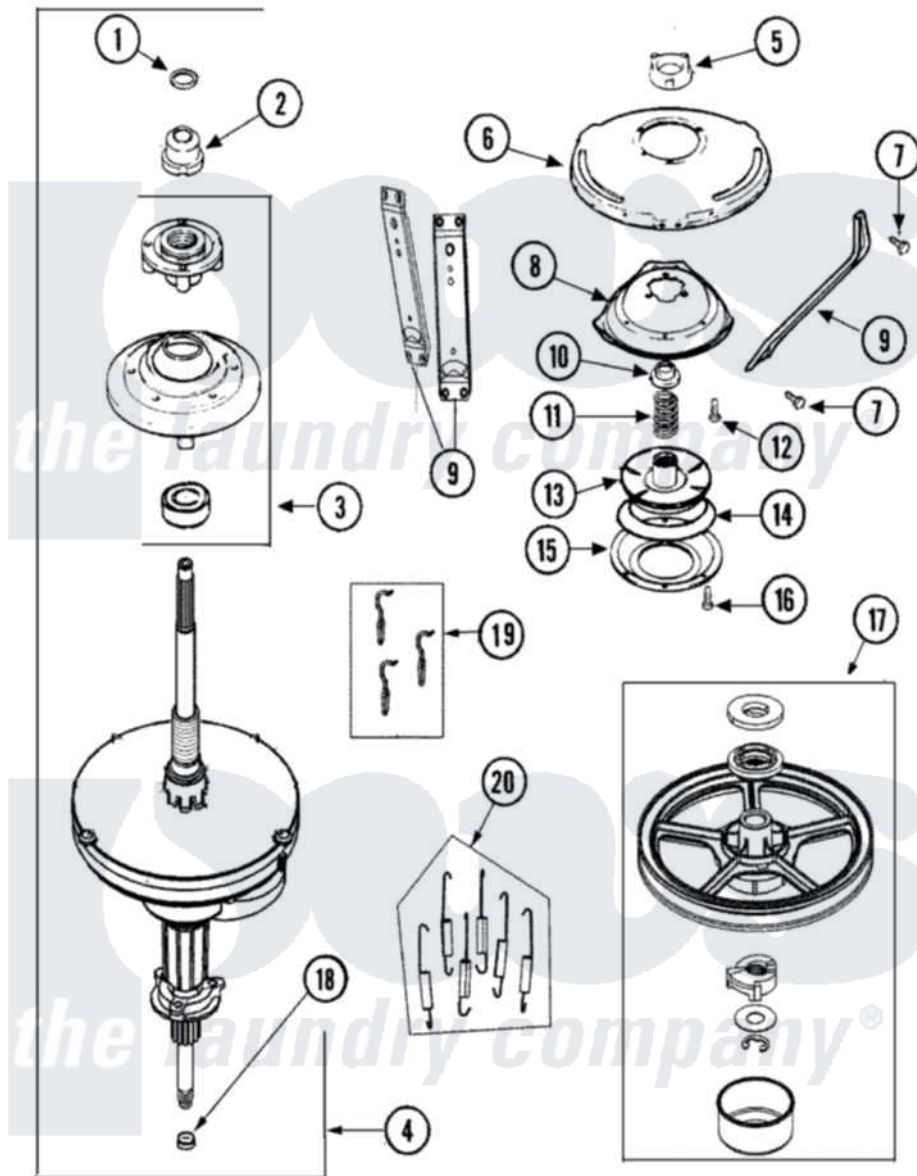

Amana NAV2335AJW 06 - TRANSMISSION

Amana [Residential Amana NAV2335AJW Washer Parts](#) Parts Diagram 06 - TRANSMISSION
 Click on the part number to view part

Item	Original Part Number	Replaced By	Status	Part Description
1	25-7941			"O" Ring, Agr Drive Shaft
2	21001533	35-5655-1		Seal
3	21001868	W10219156		Tub Seal
4	21001867	35-6615		Ht TranS S
5	21001511	12001562		Bearing Assembly
6	21001518			Support, Tub
7	21001858			Screw 5/16-18 x 1/2
8	21001163			Housing, Suspension
9	21001532			Brace, Tub
10	35-2017			Retainer, Brake Spring
11	21001910			Spring, Brake
12	21001509			Screw, High Performance Plastic
13	21002010	35-6714		Brake Roto
14	21002026			Snubber
15	35-6918			Stator, Brake
16	21001065			Screw, No.10-24 x .50 Hxnibhd

17	12002213		Thrust Bearing Kit
18	35-2010	207843	Lip Seal Repair Kit
19	21001166		Hook, Suspension Spring
20	21002065	12002773	Spring