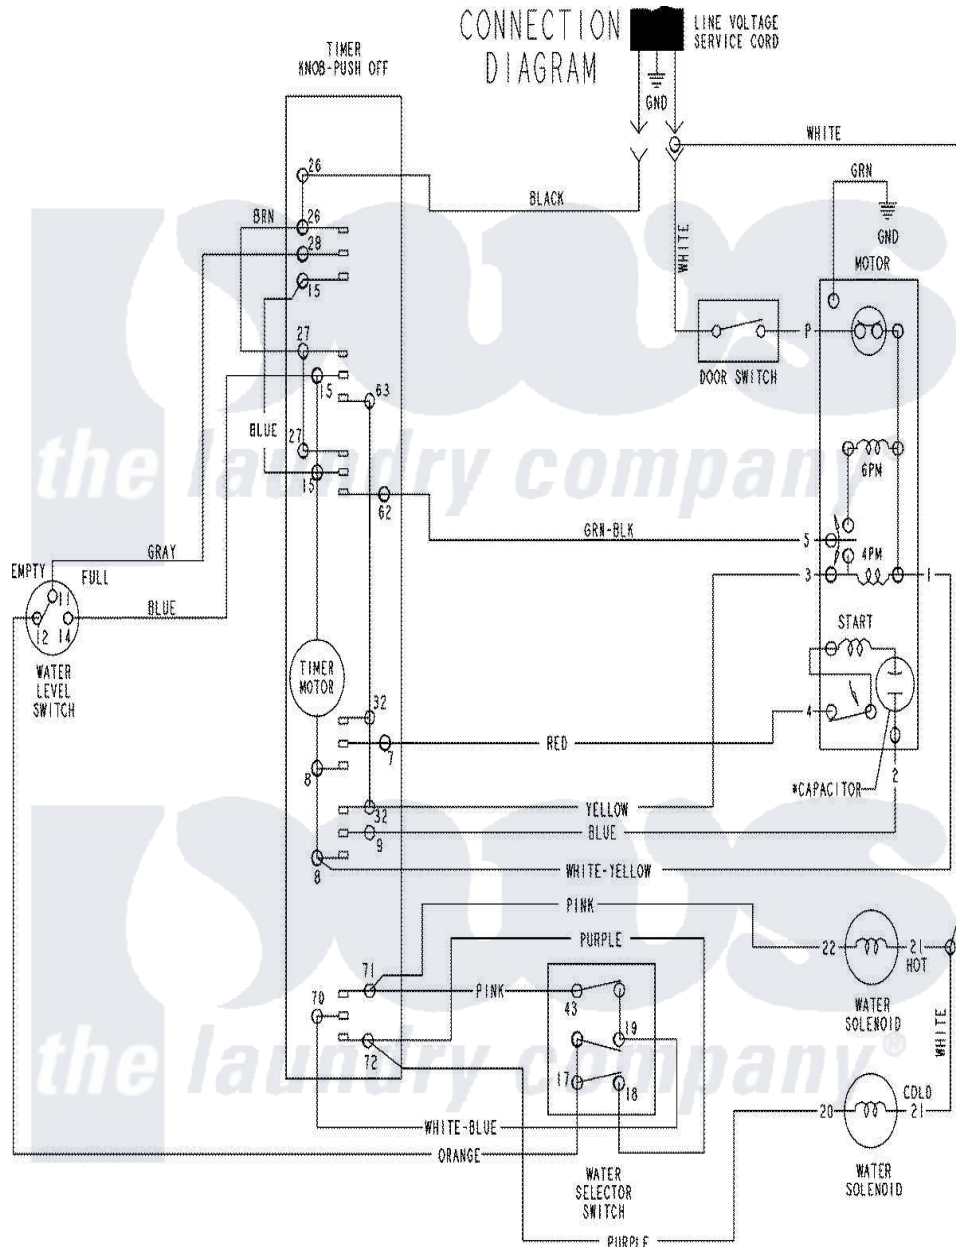

# Amana NAV2335AJW 07 - WIRING INFORMATION

Amana Residential Amana NAV2335AJW Washer Parts Parts Diagram 07 - WIRING INFORMATION  
 Click on the part number to view part

Item	Original Part Number	Replaced By	Status	Part Description
NI	15003850		Not Available	WIRING INFORMATION