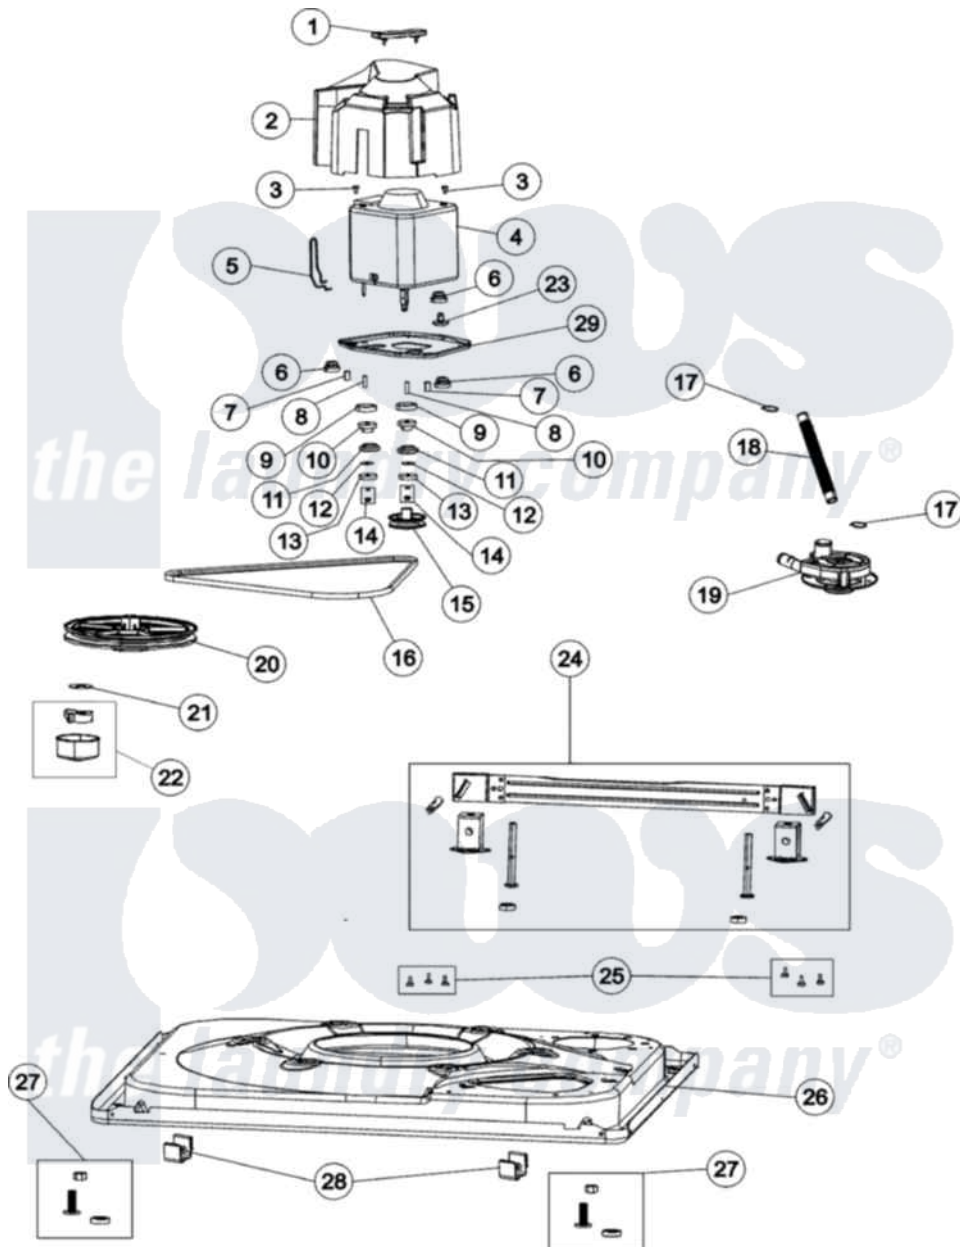

# Amana NAV2335AWW 01 - BASE & MOTOR

Amana [Residential Amana NAV2335AWW Washer Parts](#) Parts Diagram 01 - BASE & MOTOR  
 Click on the part number to view part

Item	Original Part Number	Replaced By	Status	Part Description
1	<a href="#">35-2065</a>			Pad, Motor Plate
2	<a href="#">22002721</a>			Shield, Motor
3	25-7733	<a href="#">681414</a>		Screw, 10AB X 1/2
4	21001922	<a href="#">21001950</a>		MoTor, 2SP 1/2hp 120V/60Hz Hi-Tor
5	21001110	<a href="#">22004376</a>		Spring, Motor Pivot
6	<a href="#">35-3646</a>			Isolator, Motor Plate
7	<a href="#">25-7831</a>			Spacer, Mounting
8	<a href="#">25-7830</a>			Spacer
9	<a href="#">35-3570</a>			Washer, Motor Pivot
10	<a href="#">33-9946</a>			Isolator, Motor
11	<a href="#">35-3571</a>			Slide, Motor Pivot
12	<a href="#">25-7047</a>			Washer, Flat
13	<a href="#">33-9967</a>			Washer, Motor Isolator
14	21002009	<a href="#">Y707702</a>		Locknut
15	22004297	<a href="#">21001950</a>		MoTor, 2SP 1/2hp 120V/60Hz Hi-Tor

16	<a href="#">21352320</a>		Belt, Drive
17	21002254	<a href="#">285655</a>	Clamp, Hose
"	25-6068	<a href="#">285655</a>	Clamp, Hose
18	<a href="#">21001915</a>		Hose, Tub To Pump
19	21001873	<a href="#">35-6780</a>	Pump-Water
20	21001733	<a href="#">12002213</a>	Thrust Bearing Kit
21	<a href="#">35-2132</a>		Washer, 1.25ODX.530IDX.032
22	<a href="#">12002213</a>		Thrust Bearing Kit
23	<a href="#">21001486</a>		Foot Slide, Isolator
24	<a href="#">21002221</a>		Stabilizer Bar Kit
25	25-7828	<a href="#">489483</a>	Screw 10-32 X 1/2
26	21001893	<a href="#">12002701</a>	Base Kit
27	<a href="#">25001119</a>		Foot And Pad Assembly
28	<a href="#">53-0120</a>		Clip, Front Panel
29	21001366	<a href="#">21001783</a>	Plate And Screw Assembly