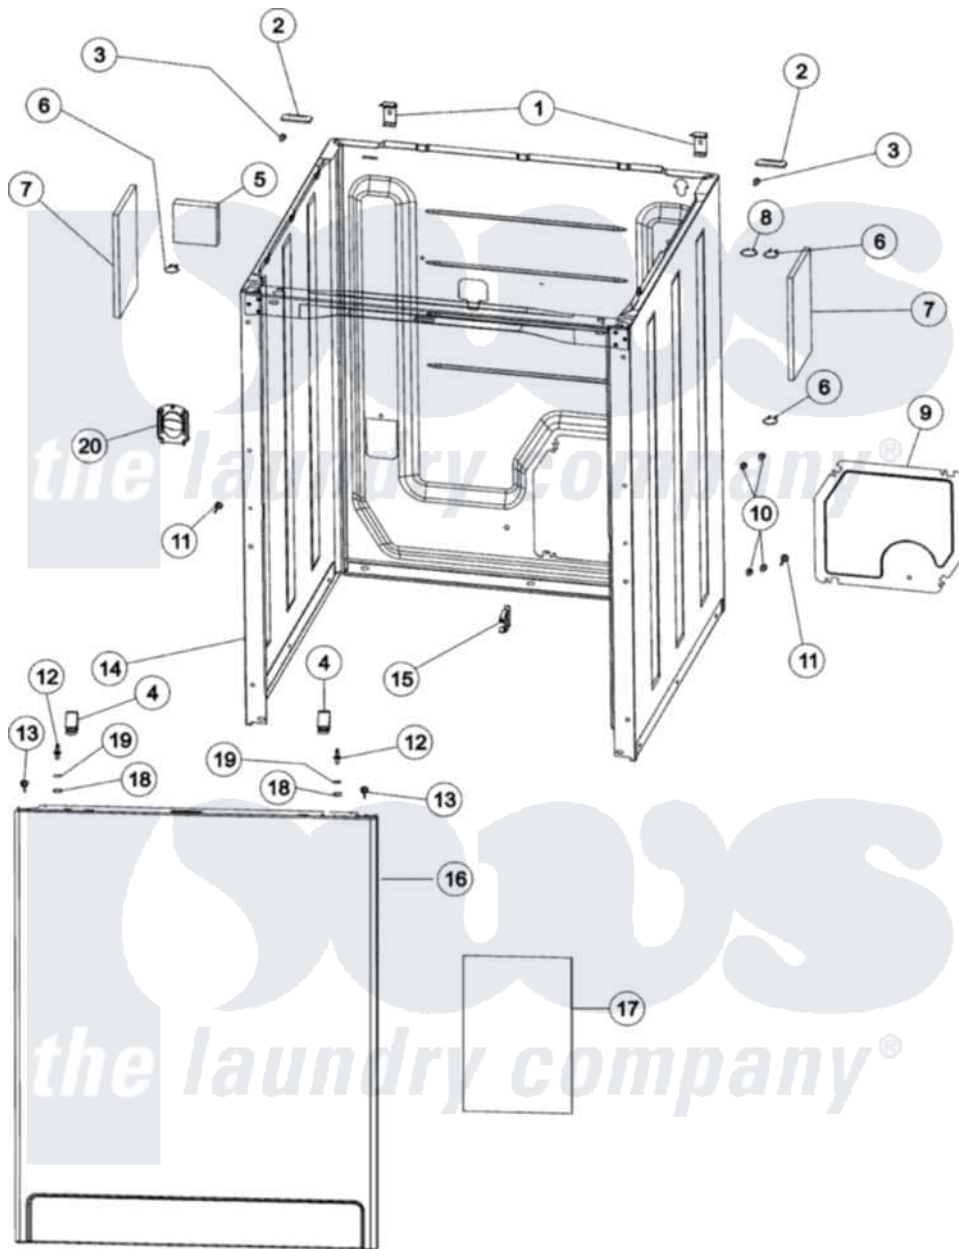

Amana NAV2335AWW 02 - CABINET & FRONT PANEL

Amana Residential Amana NAV2335AWW Washer Parts Parts Diagram 02 - CABINET & FRONT PANEL
 Click on the part number to view part

Item	Original Part Number	Replaced By	Status	Part Description
1	35-2846			Hinge, Cabinet Top
2	35-4128			Pad, Hinge
3	25-7732	681414		Screw, 10AB X 1/2
4	25-7220			Clip, Cabinet Top
5	35-0706		Not Available	PAD, FOAM
6	31001320	16515		Clip
7	21002011			Pad, Cabinet
8	25-7430			Clip, Wiring Harness
9	21001876			Shield, Rear
10	25-7733	681414		Screw, 10AB X 1/2
11	21001829			Post, Locating
12	53-0643			Pin, Locator
"	21001874			Outlet, Drain Hose
13	25-7732	681414		Screw, 10AB X 1/2
14	21001871			Cabinet
15	22002765			Clip, Hose

16	35-2084	Panel, Front	
17	21001281	Damper, Sound Pad	
18	25-0224	3400029	Nut, Adapter Plate
19	35-4129	Bumper, Cabinet	
20	21001874	Outlet, Drain Hose	