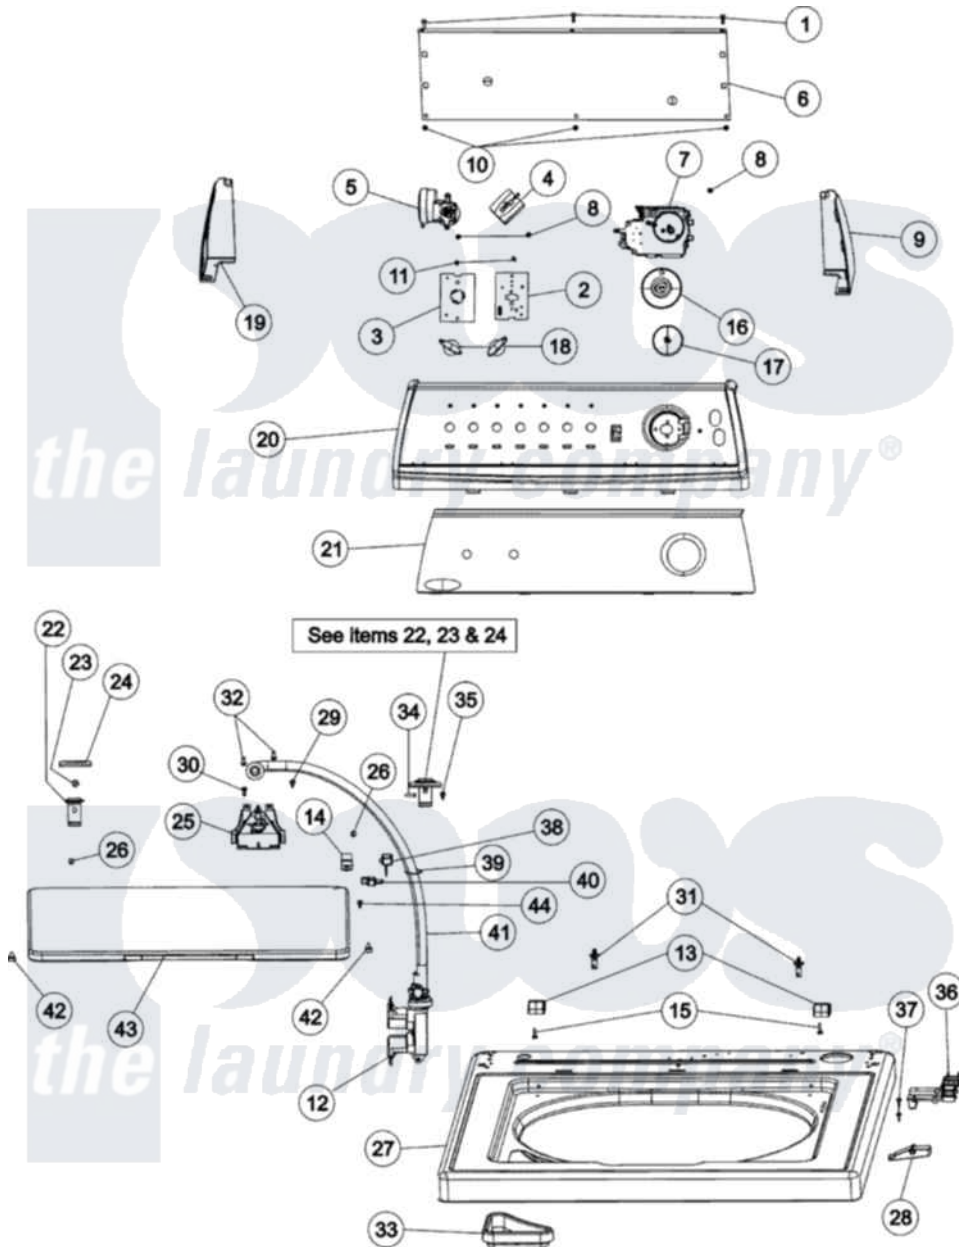

Amana NAV2335AWW 03 - CONTROL PANEL & TOP

Amana Residential Amana NAV2335AWW Washer Parts Parts Diagram 03 - CONTROL PANEL & TOP
 Click on the part number to view part

| Item | Original Part Number | Replaced By | Status | Part Description |
|------|--------------------------|--------------------------|--------|---|
| 1 | 21002224 | | | Screw |
| 2 | 21001517 | | | Shield, Control |
| 3 | 21002077 | | | Shield, Control-1 Hole/Console |
| 4 | 21001226 | | | Switch, Water Temp. 4 Position |
| 5 | Y2201474 | | | Switch, Pressure |
| 6 | 21001527 | | | Shield, Rear |
| 7 | 21002102 | | | Timer, Washer |
| 8 | 25-3092 | 90767 | | Screw, 8A X 3/8 HeX Washer Head Tapping |
| 9 | 21001547 | | | Endcap, Panel |
| 10 | 31001721 | | | Screw, Abno.8-18 x 3/8 Hxws |
| 11 | 25-3092 | 90767 | | Screw, 8A X 3/8 HeX Washer Head Tapping |
| 12 | 21001932 | | | Valve, Water Inlet |
| 13 | 35-2044 | | | Hinge, Lid |
| 14 | 21001148 | 12001187 | | Kit, Lid Switch Assembly |