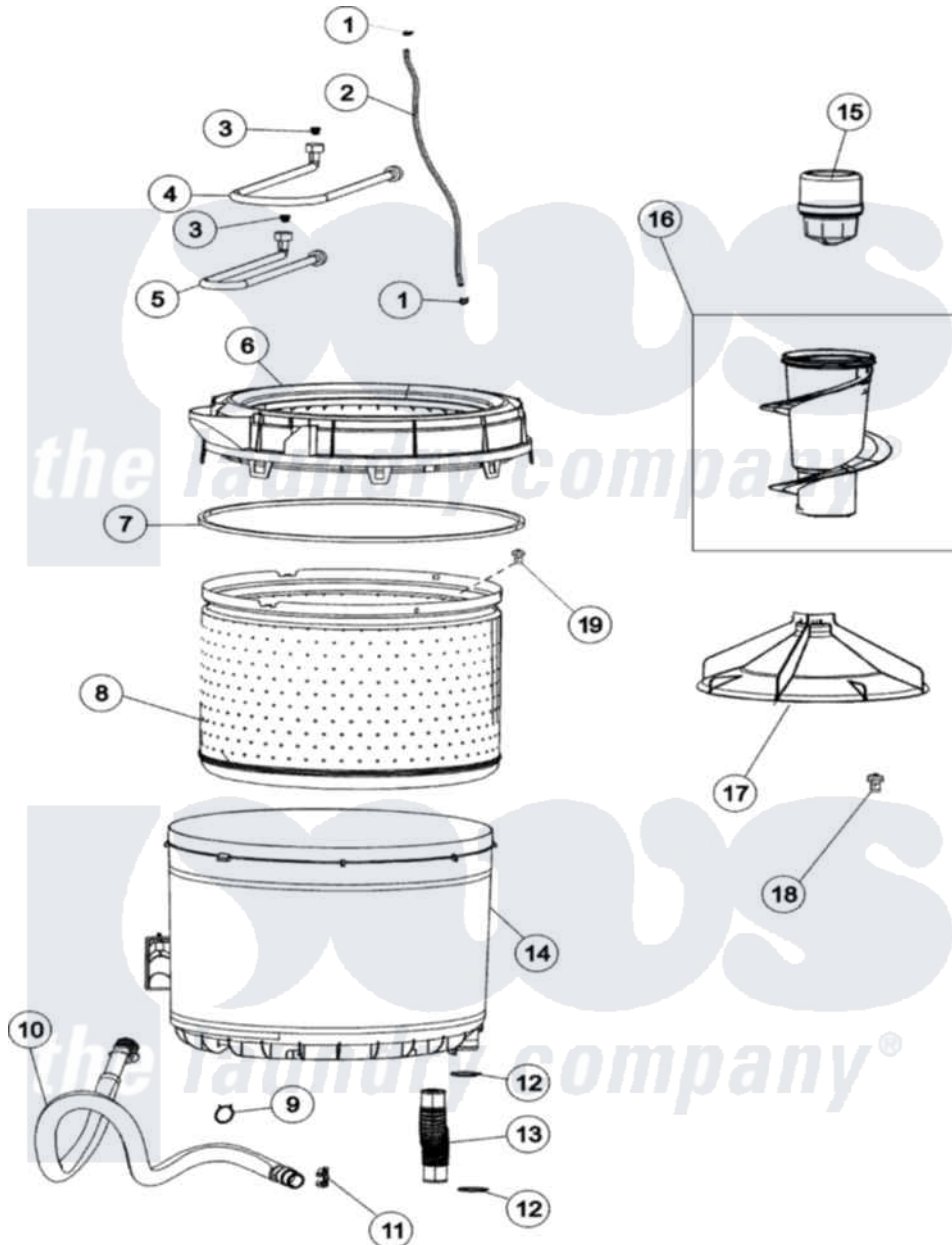

Amana NAV2335AWW 04 - INNER - OUTER TUB

Amana Residential Amana NAV2335AWW Washer Parts Parts Diagram 04 - INNER - OUTER TUB
 Click on the part number to view part

Item	Original Part Number	Replaced By	Status	Part Description
1	25-7796	596669		Clamp, Manifold
2	21001749	21001748		Hose, Pressure Switch
3	22002960			Strainer, Washer Inlet
4	35-0874	76313		Hosefill
5	33-7891	89503		Hose-Inlet
6	21001531		Not Available	TOP, TUB (PLASTIC)
7	35-2328			Seal, Tub Top
8	21001529			Basket Assembly
9	21001875	285655		Clamp, Hose
10	21001872			Hose, Drain
11	22002765			Clip, Hose
12	25-6068	285655		Clamp, Hose
13	21001915			Hose, Tub To Pump
14	22002933			Screw
"	35-3700			Tub Assembly
15	21002006			Fabric Disp Assembly

16	21001521	Top, Agitator
17	21001530	Base, Agitator
18	25-8004	W10309247 Screw
19	25-7967	3400504 Screw