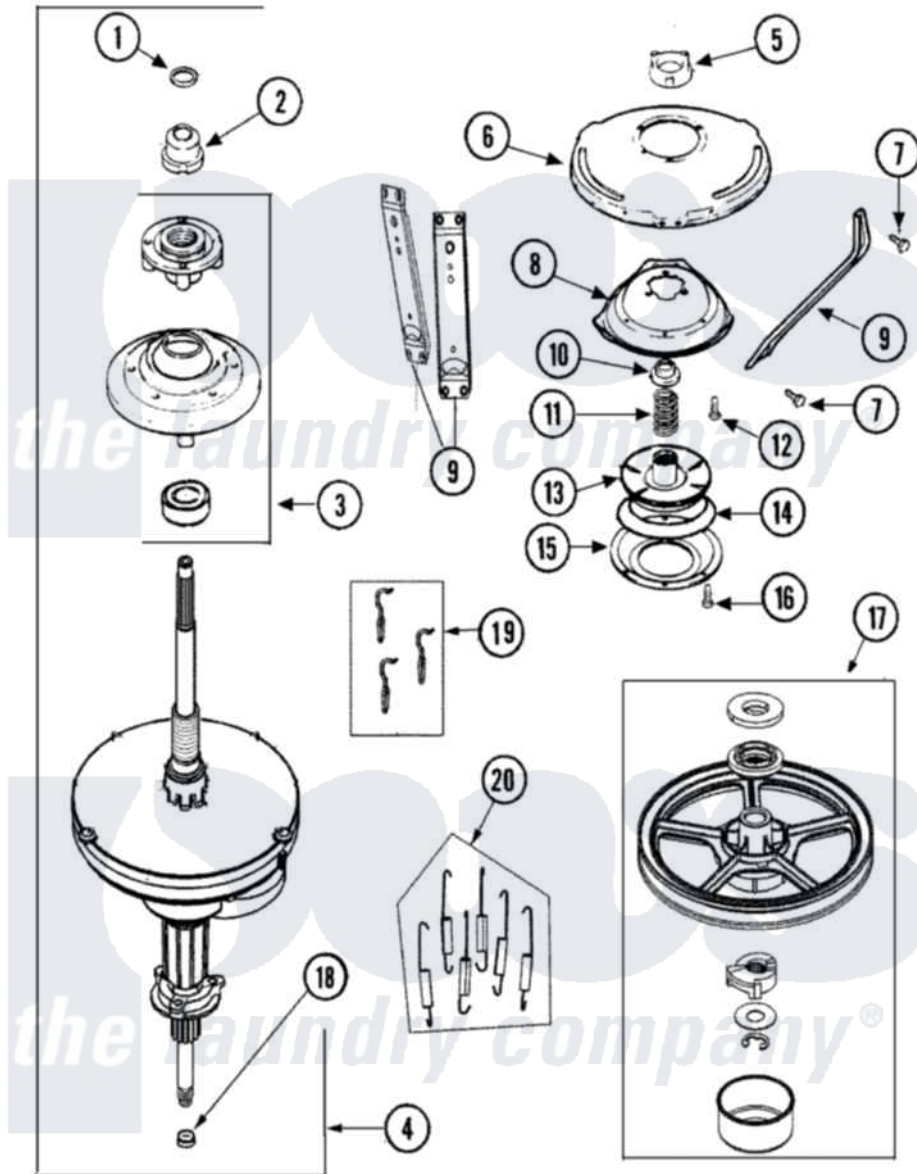

# Amana NAV2335AWW 06 - TRANSMISSION

Amana [Residential Amana NAV2335AWW Washer Parts](#) Parts Diagram 06 - TRANSMISSION  
 Click on the part number to view part

Item	Original Part Number	Replaced By	Status	Part Description
1	<a href="#">25-7941</a>			"O" Ring, Agr Drive Shaft
2	21001533	<a href="#">35-5655-1</a>		Seal
3	21001868	<a href="#">W10219156</a>		Tub Seal
4	21001867	<a href="#">35-6615</a>		Ht TranS S
5	21001511	<a href="#">12001562</a>		Bearing Assembly
6	<a href="#">21001518</a>			Support, Tub
7	<a href="#">21001858</a>			Screw 5/16-18 x 1/2
8	<a href="#">21001163</a>			Housing, Suspension
9	<a href="#">21001532</a>			Brace, Tub
10	<a href="#">35-2017</a>			Retainer, Brake Spring
11	<a href="#">21001910</a>			Spring, Brake
12	<a href="#">21001509</a>			Screw, High Performance Plastic
13	21002010	<a href="#">35-6714</a>		Brake Roto
14	<a href="#">21002026</a>			Snubber
15	<a href="#">35-6918</a>			Stator, Brake
16	<a href="#">21001065</a>			Screw, No.10-24 x .50 Hxnibhd

17	<a href="#">12002213</a>		Thrust Bearing Kit
18	35-2010	<a href="#">207843</a>	Lip Seal Repair Kit
19	<a href="#">21001166</a>		Hook, Suspension Spring
20	21002065	<a href="#">12002773</a>	Spring