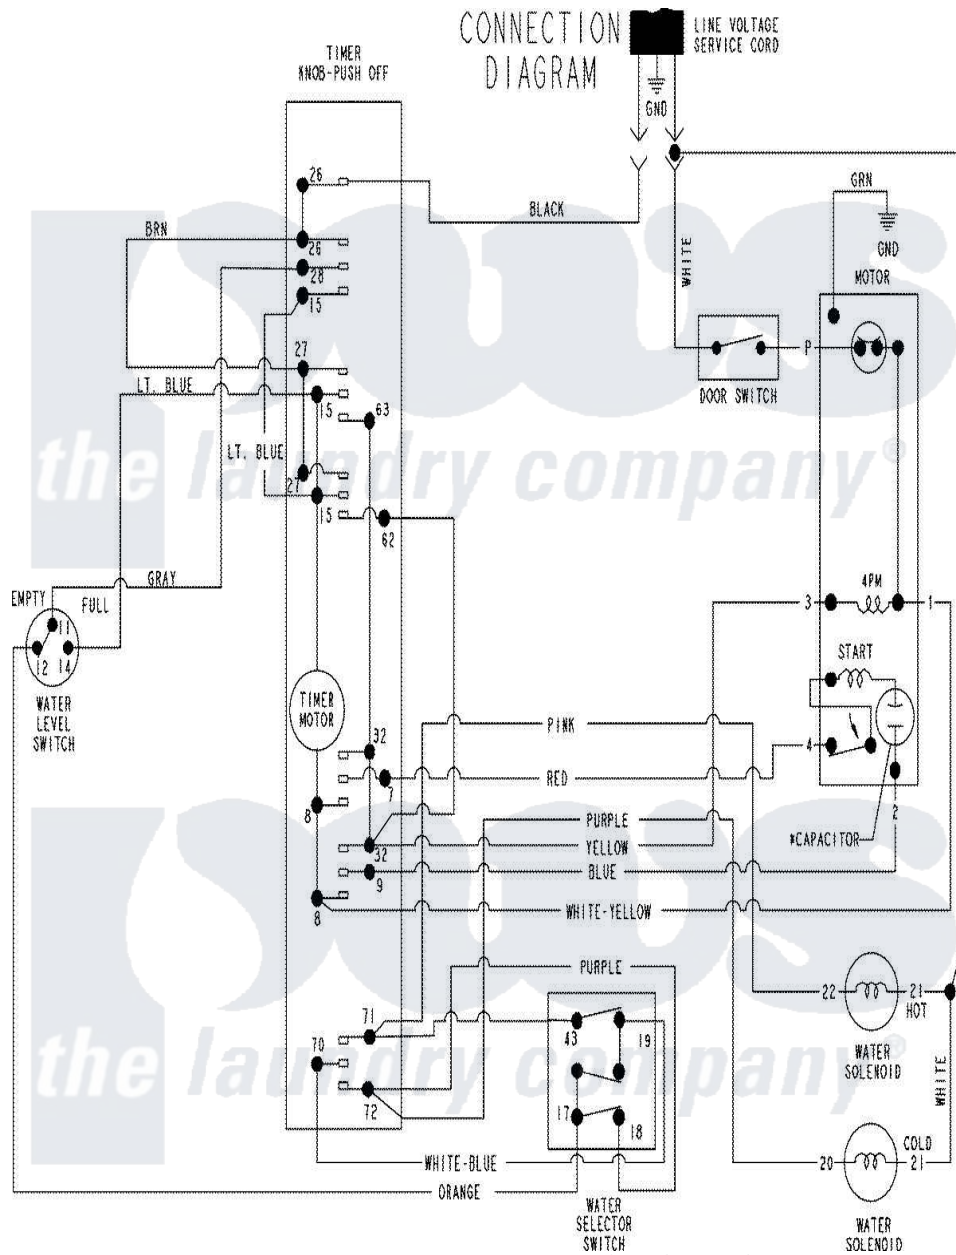

Amana NAV2335AWW 07 - WIRING INFORMATION

Amana Residential Amana NAV2335AWW Washer Parts Parts Diagram 07 - WIRING INFORMATION
 Click on the part number to view part

Item	Original Part Number	Replaced By	Status	Part Description
NI	15003792		Not Available	WIRING INFORMATION