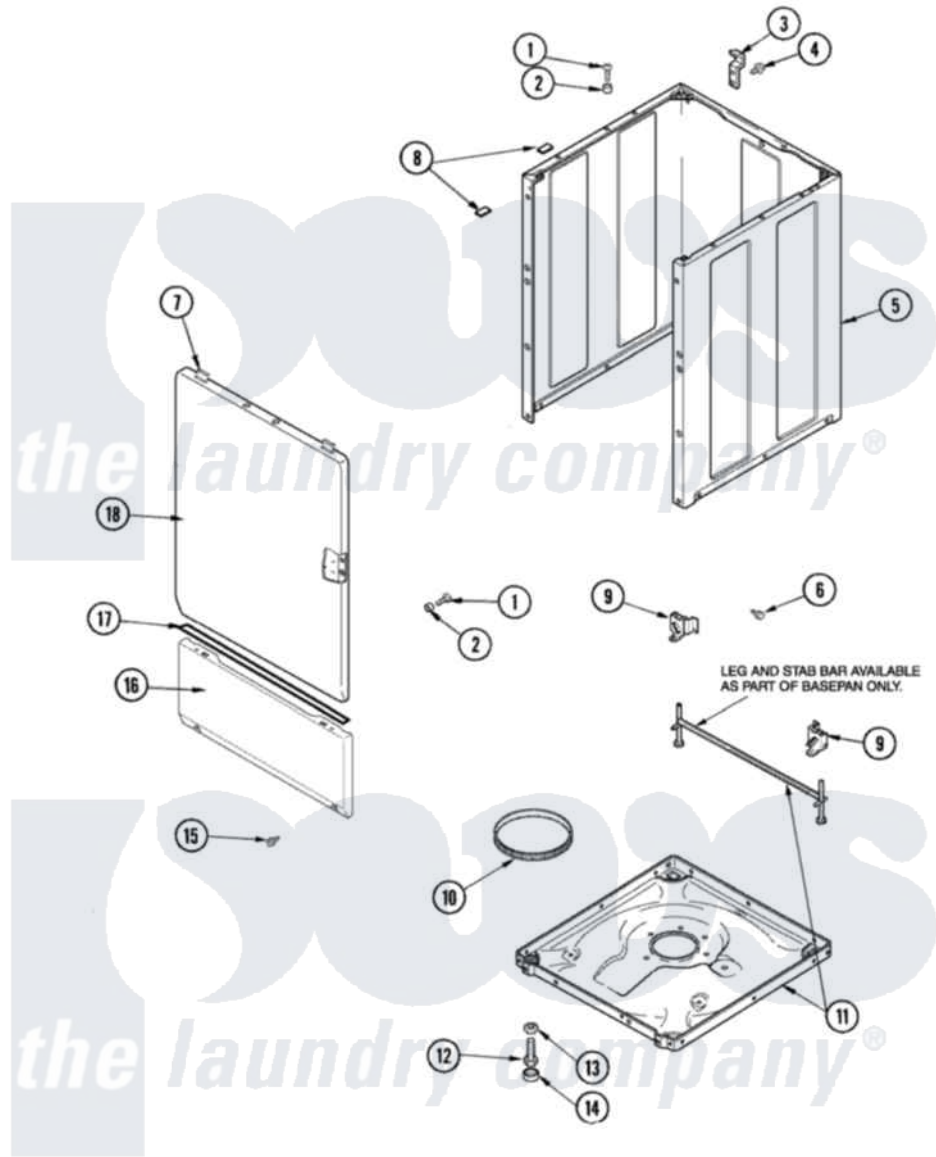

# Amana NAV3330AWW 01 - CABINET & BASE

Amana [Residential Amana NAV3330AWW Washer Parts](#) Parts Diagram 01 - CABINET & BASE  
 Click on the part number to view part

Item	Original Part Number	Replaced By	Status	Part Description
1	32671	<a href="#">Y014874</a>		Screw, Idler Arm And Sleeve
2	<a href="#">505187</a>			Locator, Panel
3	<a href="#">500003</a>			Hinge, Top
4	40064801	<a href="#">3390631</a>		Screw, 10-16 X 3/8
5	40076402WP	<a href="#">37001284</a>		Cabinet As Pack
6	40038201	<a href="#">27001200</a>		Screw
7	501086	<a href="#">90767</a>		Screw, 8A X 3/8 HeX Washer Head Tapping
"	56080	<a href="#">22001650</a>		Fastener, Spring
8	<a href="#">Y56128</a>			Pad, Bumper
9	<a href="#">40031501</a>			Bracket, Self Leveling
10	<a href="#">40037401</a>			Ring, Friction
11	<a href="#">40082801</a>			Clip, Wire
"	27001084	<a href="#">27001226</a>		Base Lev
12	40039001	<a href="#">22003428</a>		Leg, Adjustable
13	<a href="#">40038101</a>			Nut, Leg
14	<a href="#">40016001</a>			Foot, Rubber

15	<a href="#">40034101</a>	Screw, No.12bx1/2
16	<a href="#">37001074</a>	Panel, Access
17	<a href="#">40083101</a>	Tape, Foam
18	<a href="#">40035401WP</a>	Panel, Front
"	<a href="#">22001817</a>	Sheet, Sound Damper