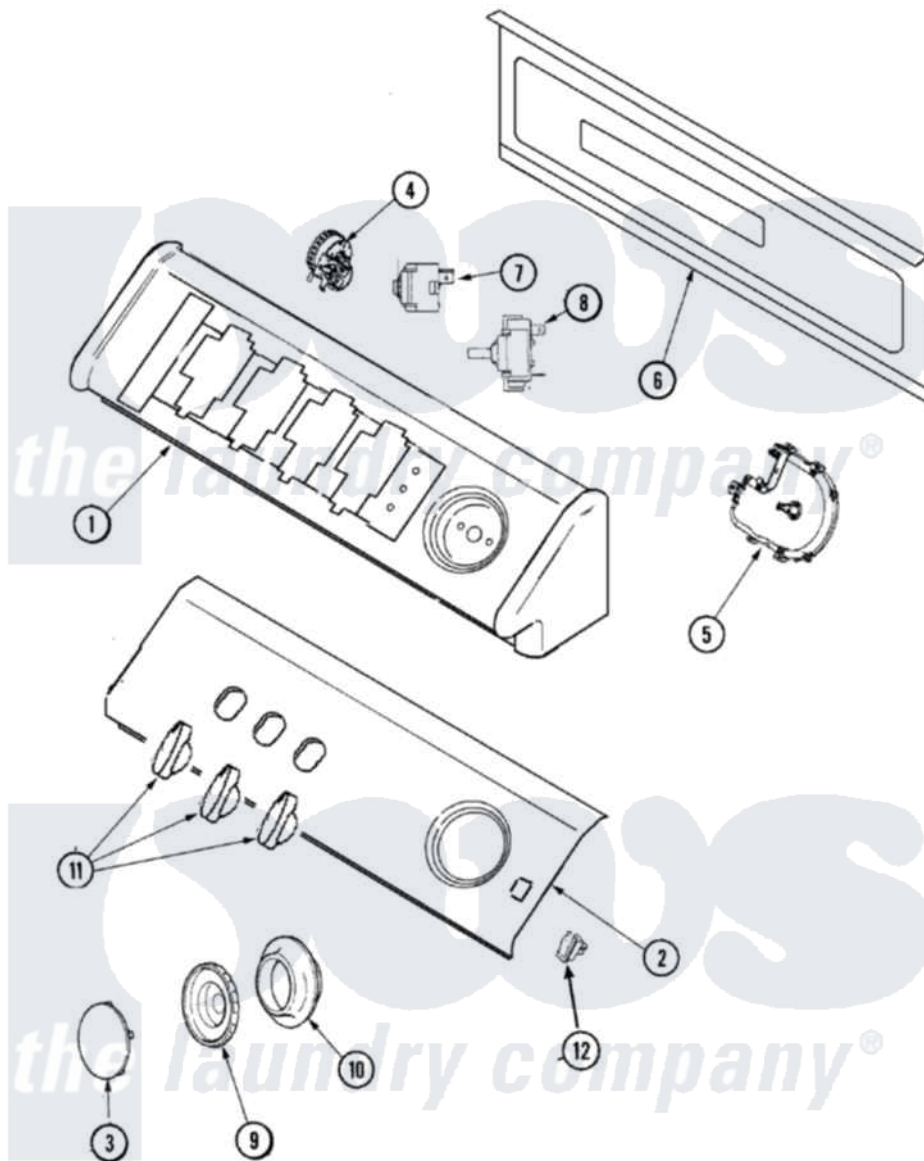

# Amana NAV3330AWW 02 - CONTROL PANEL

Amana [Residential Amana NAV3330AWW Washer Parts](#) Parts Diagram 02 - CONTROL PANEL  
 Click on the part number to view part

Item	Original Part Number	Replaced By	Status	Part Description
1	<a href="#">27001085</a>			Console
2	<a href="#">27001153</a>			Facia
"	33001855	<a href="#">33002917</a>		Screw, No.10-16
"	<a href="#">27001050</a>			Facia Ground Wire Assembly
3	<a href="#">27001087</a>			Knob, Cap
4	27001127	<a href="#">27001203</a>		Switch, Pressure
5	<a href="#">27001088</a>			Timer
6	<a href="#">27001051</a>			Back Panel, Hood/Console
7	<a href="#">22001794</a>			Switch, Rotary
8	<a href="#">27001154</a>			Switch, Temperature
9	27001090	<a href="#">22003993</a>		Timer Knob
10	27001092		Not Available	SKIRT, TIMER KNOB
"	<a href="#">22002997</a>			Pin, Locking
11	<a href="#">27001091</a>			Knob, Selector
12	<a href="#">22003981</a>			Switch, Momentary Rocker
13	<a href="#">27001142</a>			Cord, Power