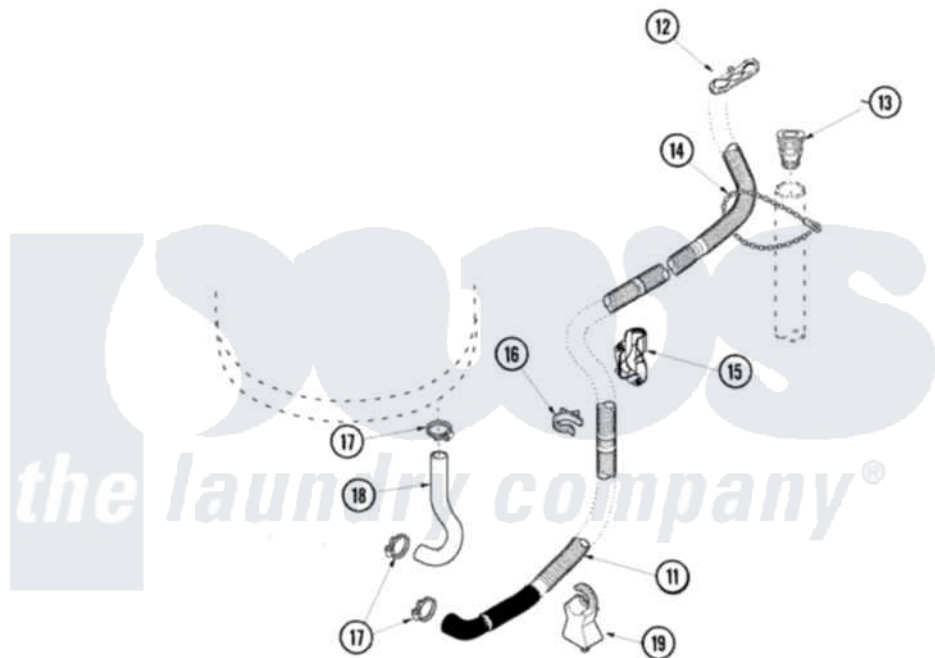

Amana NAV3330AWW 03 - MIXING VALVE AND HOSES

Amana [Residential Amana NAV3330AWW Washer Parts](#) Parts Diagram 03 - MIXING VALVE AND HOSES
 Click on the part number to view part

Item	Original Part Number	Replaced By	Status	Part Description
1	27001145			Hose, Mixing Valve To Tub
2	503661	27001200		Screw
3	25-7867	596669		Clamp, Manifold
4	21001854			Flume Assembly
5	501086	90767		Screw, 8A X 3/8 HeX Washer Head Tapping
6	27001146			Valve, Mixing E2
7	40098801			Plate, Mixing Value
8	20290	Y013783		Washer, Inlet Hose
9	33-7891	89503		Hose-Inlet
"	35-0874	76313		Hosefill
10	22002960			Strainer, Washer Inlet
11	40053901			Hose, Drain
12	22003814			Retainer, Drain Hose
13	40008101			Adapter, Standpipe
14	33489	8539404		Tie-Wire
15	40058501			Relief, Strain Drain

16	36014	Clip, Retainer-Hose	
17	36801	596669	Clamp, Manifold
18	40094201	Hose, Tub To Pump	
19	40044901	Stand, Hose	