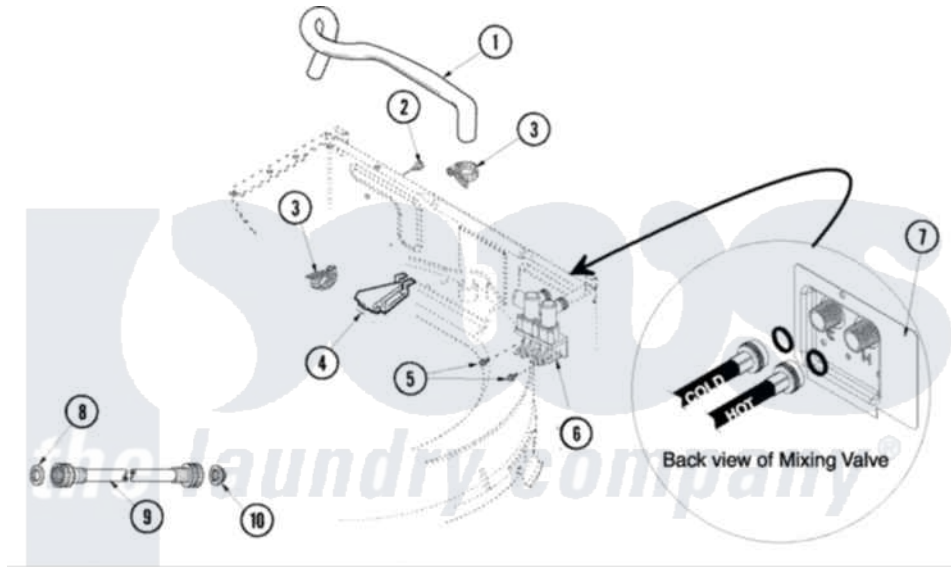

Amana NAV3330AWW 03 - MIXING VALVE AND HOSES

Amana [Residential Amana NAV3330AWW Washer Parts](#) Parts Diagram 03 - MIXING VALVE AND HOSES
 Click on the part number to view part

Item	Original Part Number	Replaced By	Status	Part Description
1	27001145			Hose, Mixing Valve To Tub
2	503661	27001200		Screw
3	25-7867	596669		Clamp, Manifold
4	21001854			Flume Assembly
5	501086	90767		Screw, 8A X 3/8 HeX Washer Head Tapping
6	27001146			Valve, Mixing E2
7	40098801			Plate, Mixing Value
8	20290	Y013783		Washer, Inlet Hose
9	33-7891	89503		Hose-Inlet
"	35-0874	76313		Hosefill
10	22002960			Strainer, Washer Inlet
11	40053901			Hose, Drain
12	22003814			Retainer, Drain Hose
13	40008101			Adapter, Standpipe
14	33489	8539404		Tie-Wire
15	40058501			Relief, Strain Drain

16	36014	Clip, Retainer-Hose	
17	36801	596669	Clamp, Manifold
18	40094201	Hose, Tub To Pump	
19	40044901	Stand, Hose	