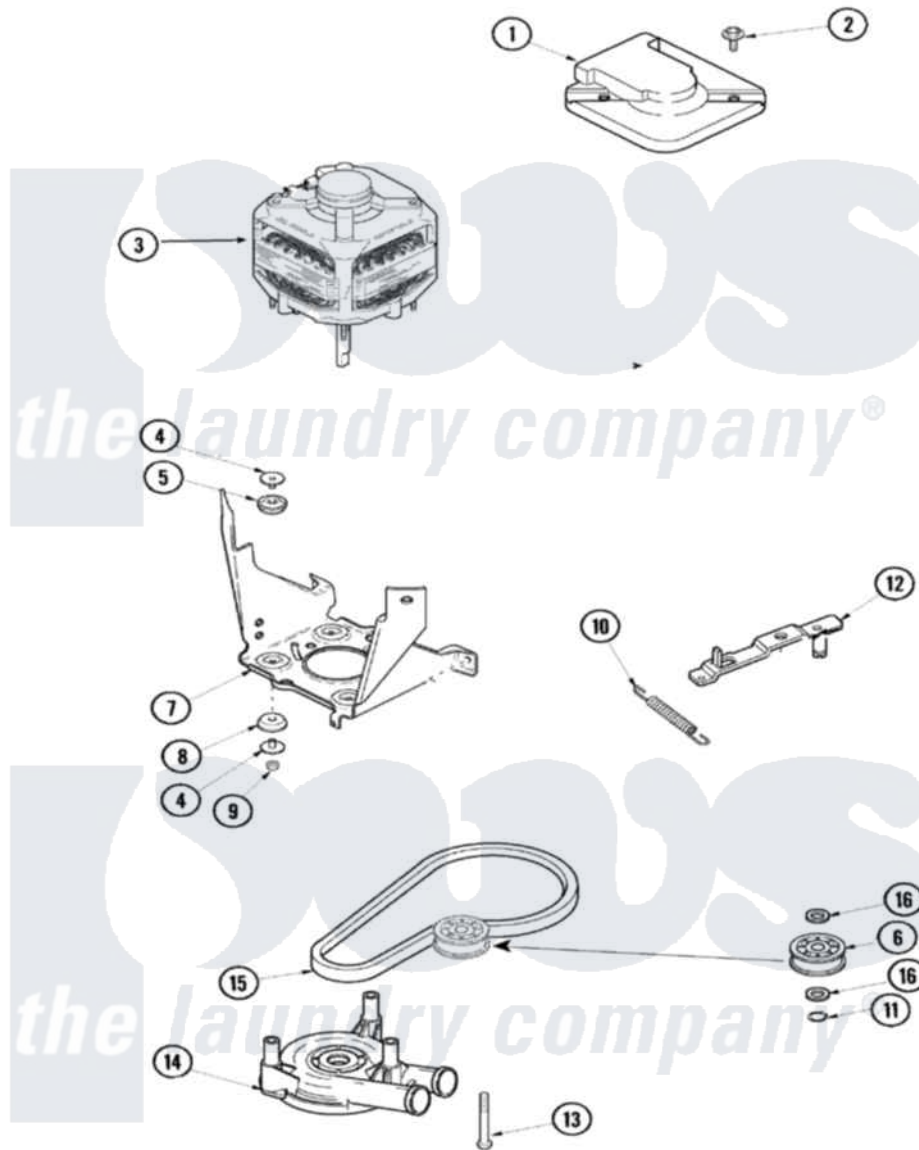

Amana NAV3330AWW 04 - MOTOR, PUMP AND IDLER ASSEMBLY

Amana [Residential Amana NAV3330AWW Washer Parts](#) Parts Diagram 04 - MOTOR, PUMP AND IDLER ASSEMBLY

[Click on the part number to view part](#)

Item	Original Part Number	Replaced By	Status	Part Description
1	40112301			Shield, Motor
2	40046701	4312464		Screw
3	27001055	27001215		Motor W/Pulley
4	40053701			Post, Isolator
5	40053801			Mount, Motor Upper
6	40038901			Screw, 1/4-20
"	40045001			Idler Pulley Assembly
"	27001225			Nut, Jam Mid Lock 1/4-20
7	40015502		Not Available	BRACKET, MOTOR MOUNT
8	40054301			Mount, Motor Lower
9	40095101	Y707702		Locknut
10	40061401			Spring, Idler Lever
11	23748			Ring, Retaining
12	27001028			Idler Lever Assembly
13	40063701			Screw, 10-16 x 1.75
14	27001024	285655		Clamp, Hose

"	27001036	27001233	Pump
15	27001006		Belt, Spin And Agitator
16	52549		Washer, 501 ID X3/4 Odx