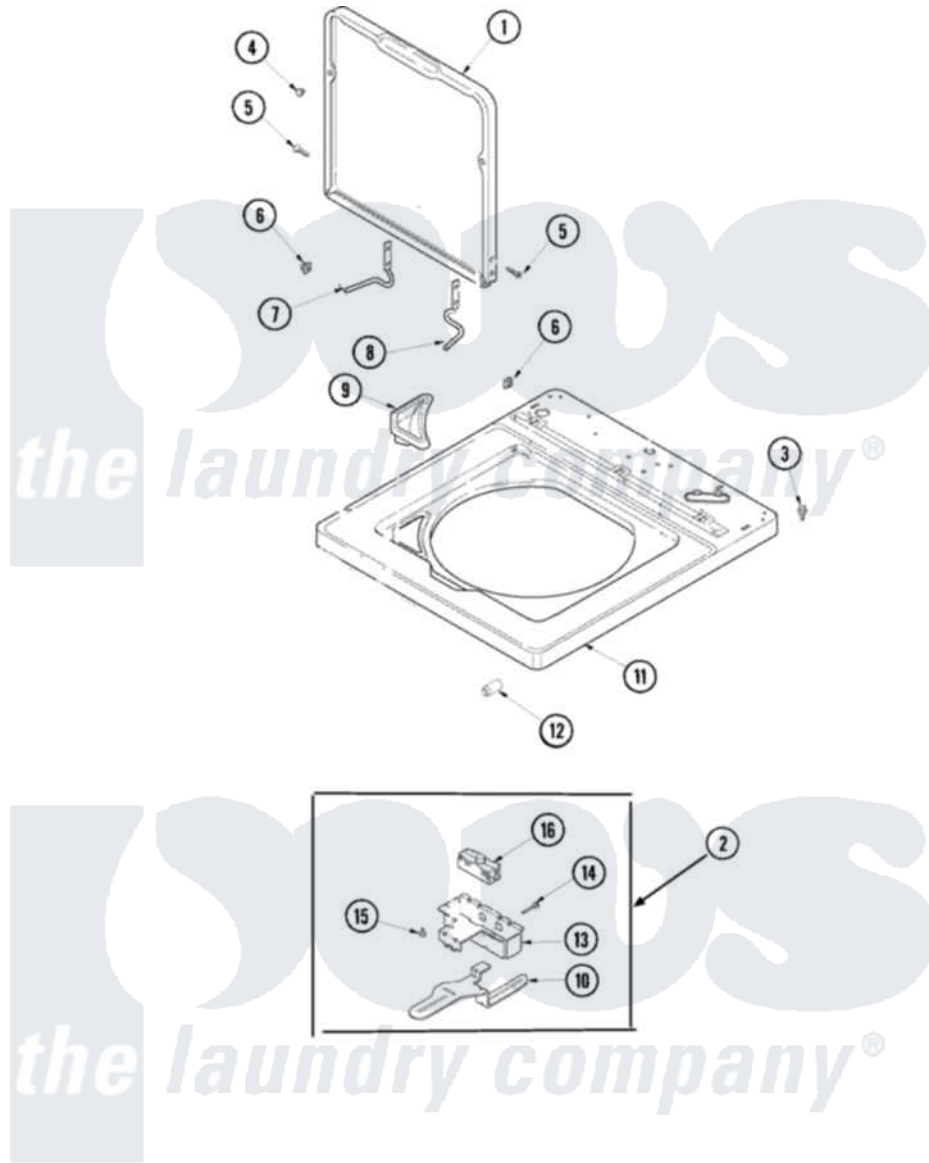

Amana NAV3330AWW 06 - TOP AND DOOR SWITCH

Amana [Residential Amana NAV3330AWW Washer Parts](#) Parts Diagram 06 - TOP AND DOOR SWITCH
 Click on the part number to view part

Item	Original Part Number	Replaced By	Status	Part Description
1	27001129			Medallion
"	27001093			Lid
2	40034901	40034901P		Assembly- Lid
3	501086	90767		Screw, 8A X 3/8 HeX Washer Head Tapping
4	40038001			Bumper
5	40039201	W10119828		Screw, Lid Hinge Mounting
6	40008201			Bushing, Hinge
7	40094002			Hinge, Lid Left Stop
8	40094101			Hinge, Lid Right Pass
9	27001094	27001117		Dispenser, Bleach
10	40009701			Arm, Lid Switch
11	27001144	27001182		Top
12	40102101			Cap, Hinge
13	40009801			Holder, Lid Switch
14	40040701			Screw, Tapping No.6b-20
				Screw, 8A X 3/8 HeX Washer