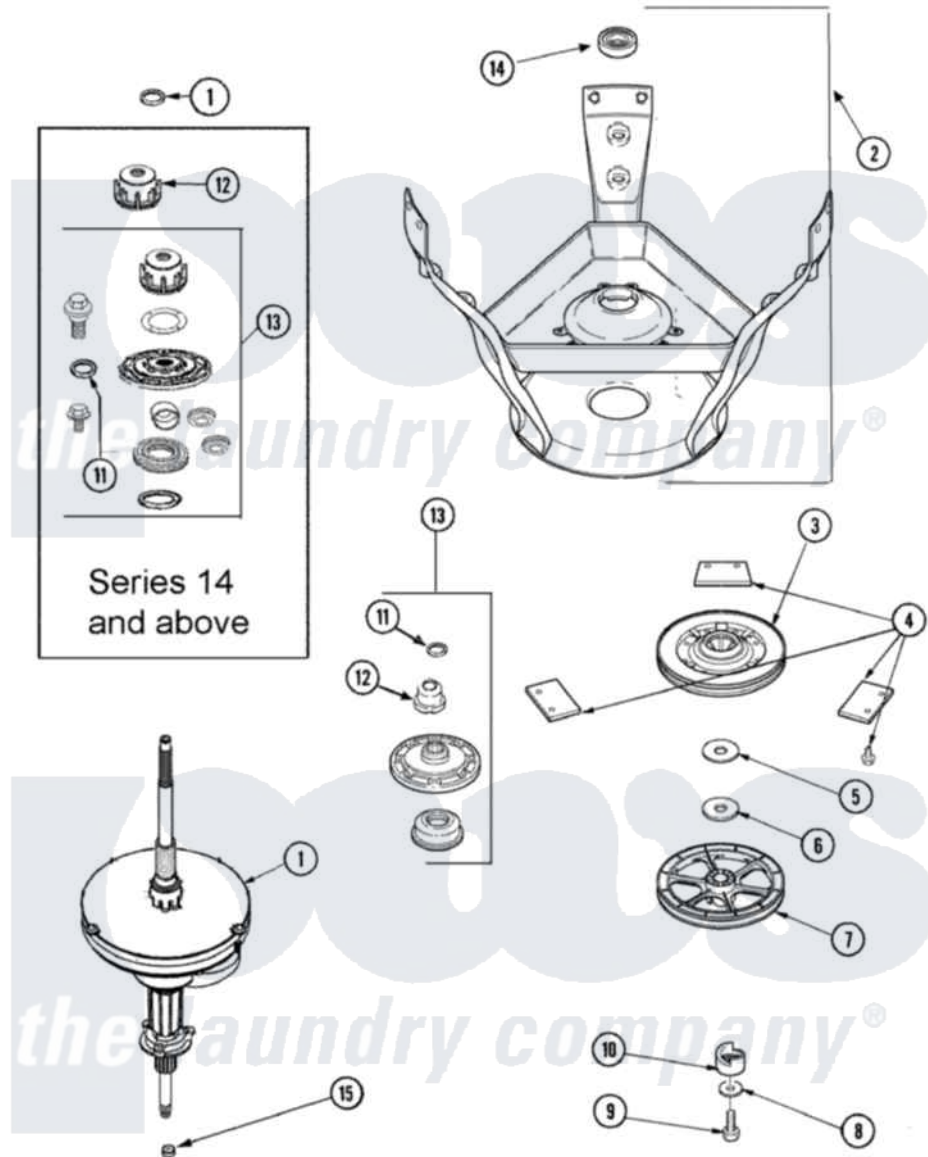

# Amana NAV3330AWW 07 - TRANSMISSION & BRAKE

Amana [Residential Amana NAV3330AWW Washer Parts](#) Parts Diagram 07 - TRANSMISSION & BRAKE  
 Click on the part number to view part

Item	Original Part Number	Replaced By	Status	Part Description
1	27001039	<a href="#">W10219148</a>		Transmison
2	27001030	<a href="#">12002013</a>		Base
3	40003103	<a href="#">R9900474</a>		Brake Assembly
4	<a href="#">R0000014</a>			Kit, Brake Pad
"	<a href="#">26594P</a>			Grease, Silicone - 2 Oz Tube
5	<a href="#">40065701</a>			Washer, 2 Odx.63 ID
6	<a href="#">40063201</a>			Washer, Flat
7	<a href="#">40047102</a>			Pulley, Spin/Agit
8	<a href="#">40041501</a>			Washer
9	<a href="#">40063401</a>			Screw, 1/4-20 x 5/8 Hex
10	<a href="#">40047402</a>			Helix, Plastic
11	<a href="#">25-7941</a>			"O" Ring, Agtr Drive Shaft
12	21001533	<a href="#">35-5655-1</a>		Seal
13	12002223	<a href="#">W10116790</a>		Hub And Seal
"	12002140	<a href="#">W10116791</a>		Hub And Seal
"	40004201	<a href="#">40004201P</a>		Main Bearing Assembly