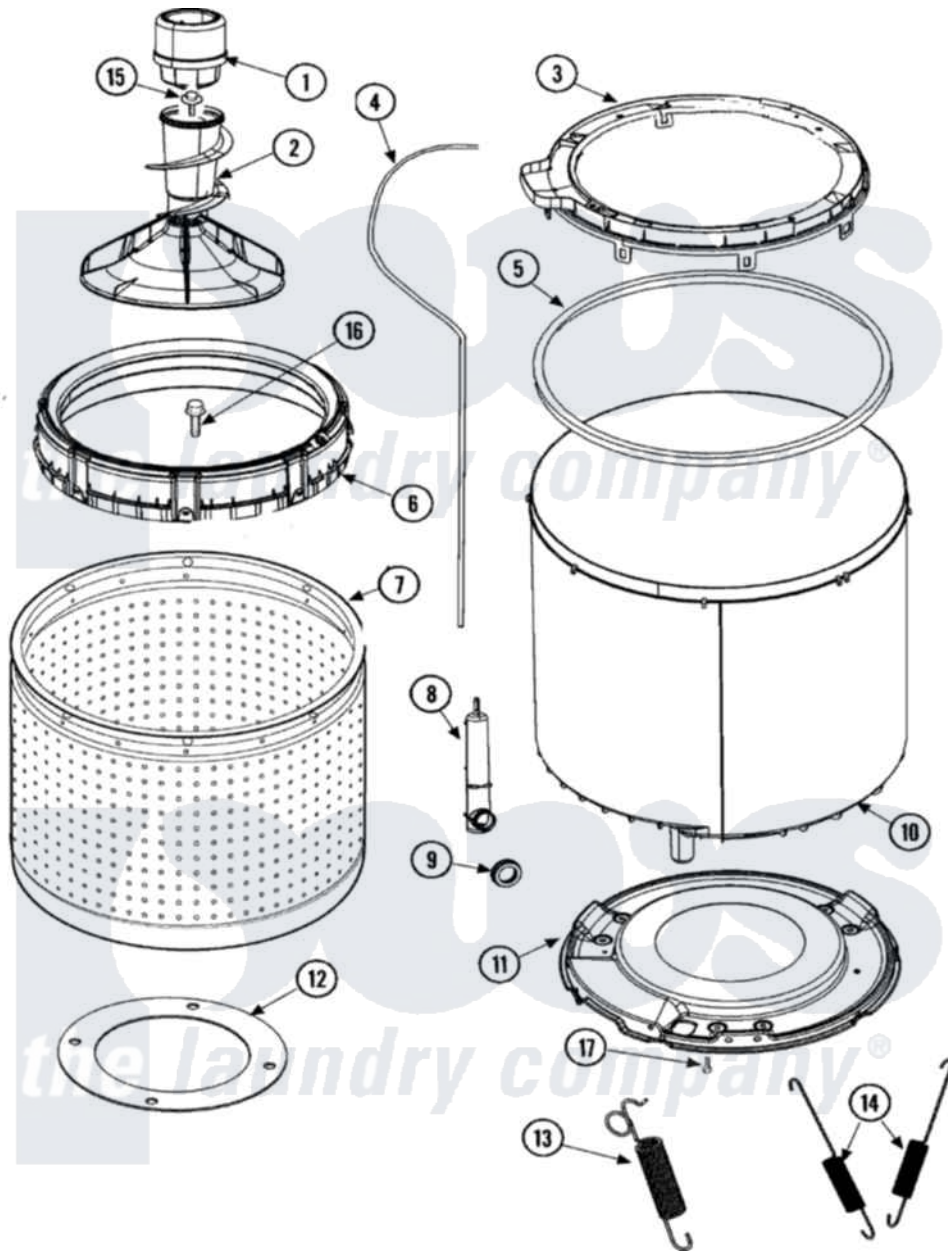

Amana NAV3330AWW 08 - TUB, INNER & OUTER (SERIES 12)

Amana Residential Amana NAV3330AWW Washer Parts Parts Diagram 08 - TUB, INNER & OUTER (SERIES 12)
 Click on the part number to view part

Item	Original Part Number	Replaced By	Status	Part Description
1	27001097		Not Available	DISPENSER, FABRIC (GRAY)
2	22004042			Agitator/Auger Assembly
3	27001132		Not Available	COVER, OUTER TUB W/GASKET
4	27001194	21001748		Hose, Pressure Switch
5	27001131			Seal, Tub Cover
6	27001149			Balance Ring Assembly
7	27001221		Not Available	TUB, PLASTIC INNER
8	40008501			Assembly, Pressure Bulb
9	40037801			Grommet
10	27001147	27001227		Outer Tub, Plastic
"	27001227			Outer Tub, Plastic
11	40015401			Seal-Head
"	40001102	40001102P		Bottom, Outer Tub
"	40128701			Screw, 5/16-18 X .50
"	27001067			Bottom, Outer Tub

12	27001222		Gasket, Foam
13	Y2201244		Spring, Counterweight
14	Y37001124		Spring, Tall Tub
15	25-8004	W10309247	Screw
16	Y2201470	W10116787	Screw
17	40064301		Screw, 1/4-15 x 3/4 Hex