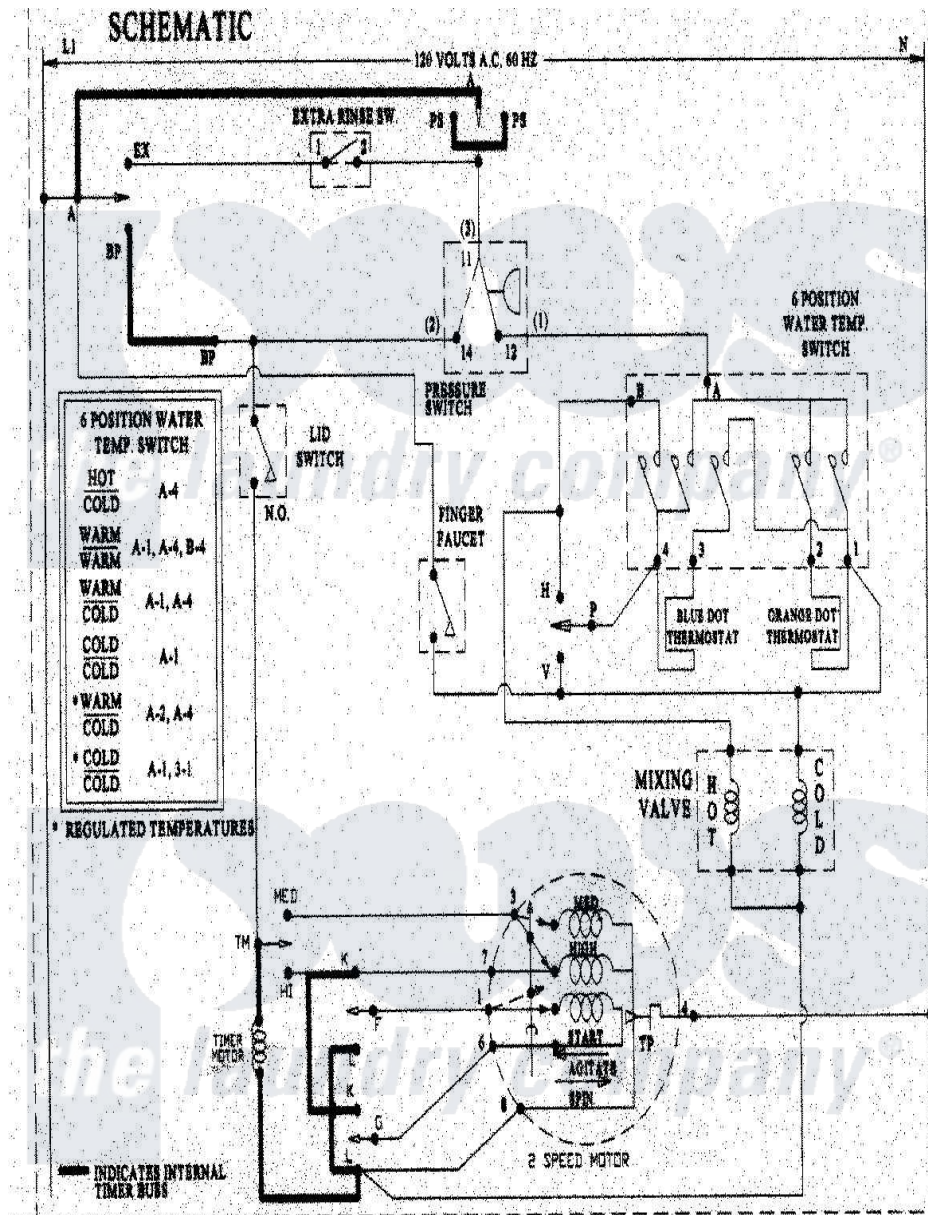

Amana NAV3330AWW 10 - WIRING INFORMATION

Amana Residential Amana NAV3330AWW Washer Parts Parts Diagram 10 - WIRING INFORMATION
 Click on the part number to view part

| Item | Original Part Number | Replaced By | Status | Part Description |
|------|----------------------|-------------|---------------|--------------------|
| NI | 15003299 | | Not Available | WIRING INFORMATION |