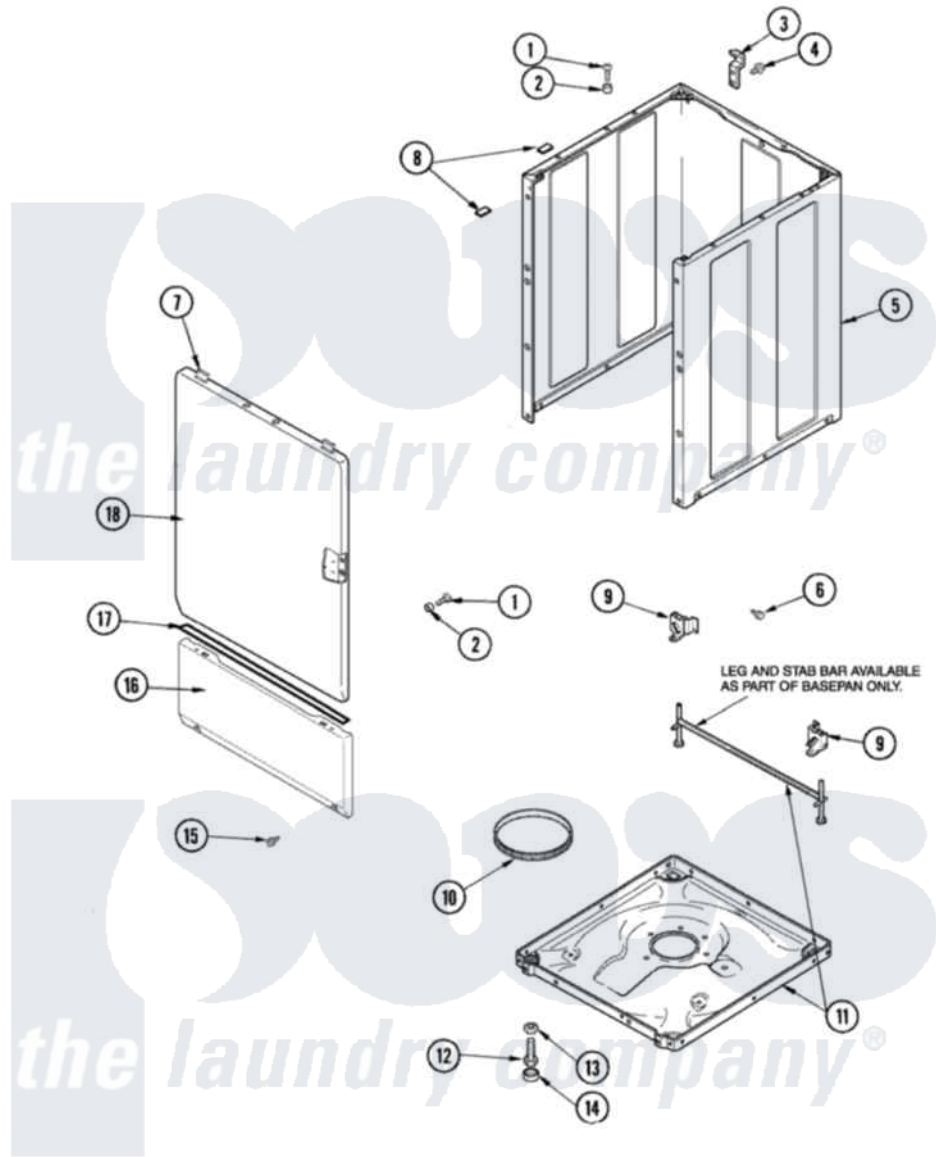

Amana NAV3330EWW 01 - CABINET & BASE

Amana [Residential Amana NAV3330EWW Washer Parts](#) Parts Diagram 01 - CABINET & BASE
 Click on the part number to view part

Item	Original Part Number	Replaced By	Status	Part Description
1	32671	Y014874		Screw, Idler Arm And Sleeve
2	505187			Locator, Panel
3	500003			Hinge, Top
4	40064801	3390631		Screw, 10-16 X 3/8
5	40076402WP	37001284		Cabinet As Pack
6	40038201	27001200		Screw
7	501086	90767		Screw, 8A X 3/8 HeX Washer Head Tapping
"	56080	22001650		Fastener, Spring
8	Y56128			Pad, Bumper
9	40031501			Bracket, Self Leveling
10	40037401			Ring, Friction
11	40082801			Clip, Wire
"	27001084	27001226		Base Lev
12	40039001	22003428		Leg, Adjustable
13	40038101			Nut, Leg
14	40016001			Foot, Rubber

15	40034101	Screw, No.12bx1/2
16	37001074	Panel, Access
17	40083101	Tape, Foam
18	40035401WP	Panel, Front
"	22001817	Sheet, Sound Damper