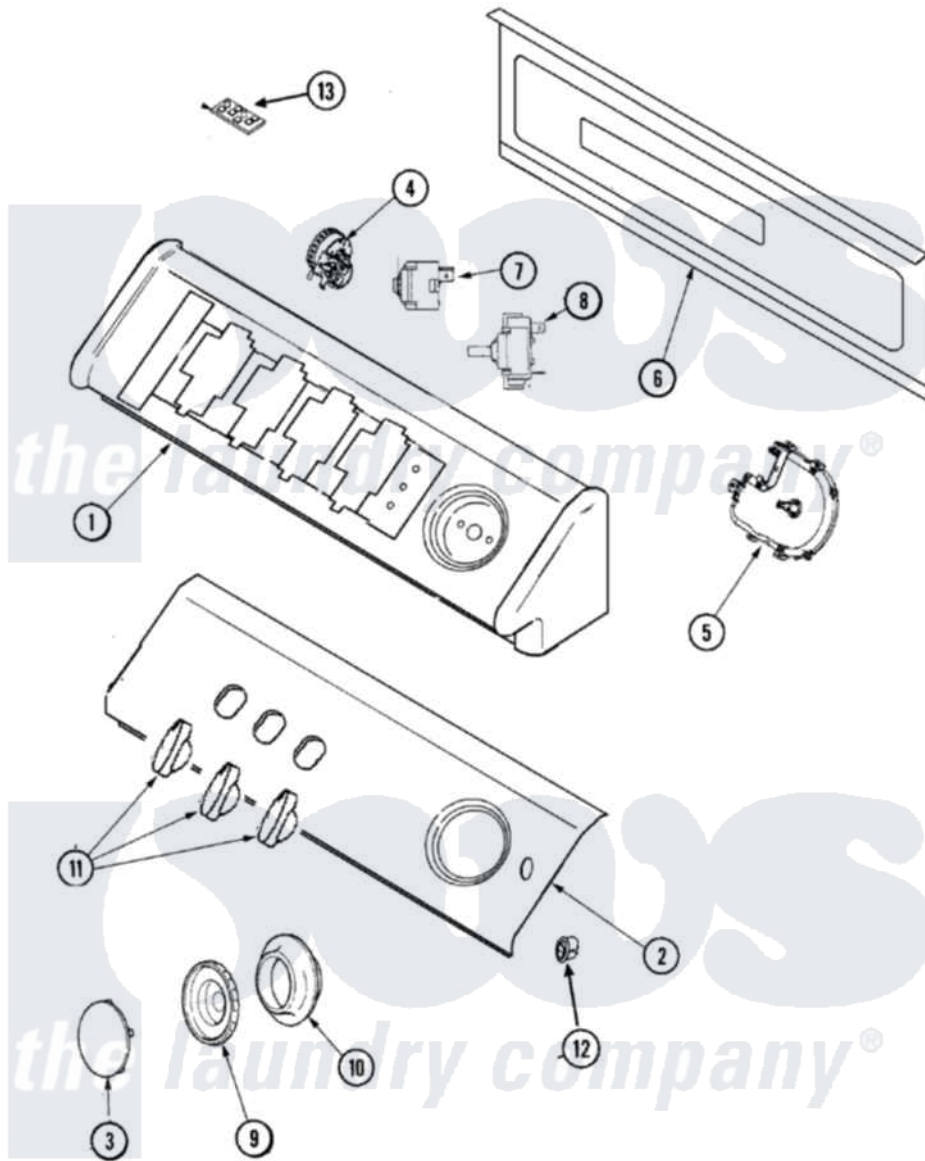

Amana NAV3330EWW 02 - CONTROL PANEL

Amana [Residential Amana NAV3330EWW Washer Parts](#) Parts Diagram 02 - CONTROL PANEL
 Click on the part number to view part

Item	Original Part Number	Replaced By	Status	Part Description
1	27001085			Console
2	27001207			Facia
"	33001855	33002917		Screw, No.10-16
"	27001050			Facia Ground Wire Assembly
3	27001087			Knob, Cap
4	27001203			Switch, Pressure
5	27001088			Timer
6	27001051			Back Panel, Hood/Console
7	22001794			Switch, Rotary
8	27001197			Switch, Temperature
9	27001090	22003993		Timer Knob
10	27001092		Not Available	SKIRT, TIMER KNOB
"	22002997			Pin, Locking
11	27001091			Knob, Selector
12	22003981			Switch, Momentary Rocker
13	27001208			Control, Atc Board