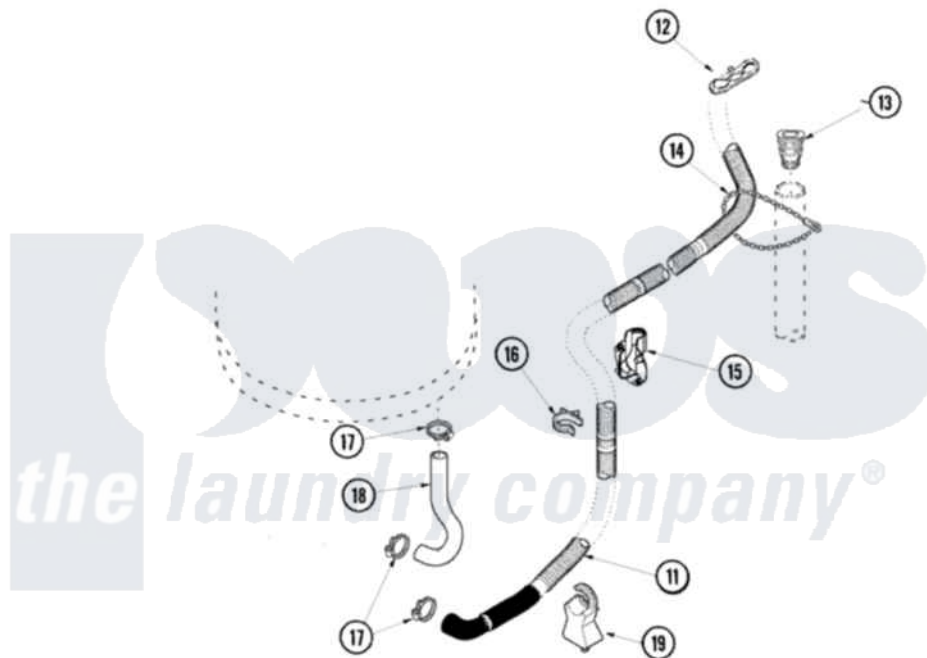

Amana NAV3330EWW 03 - MIXING VALVE AND HOSES

Amana [Residential Amana NAV3330EWW Washer Parts](#) Parts Diagram 03 - MIXING VALVE AND HOSES
 Click on the part number to view part

Item	Original Part Number	Replaced By	Status	Part Description
1	27001145			Hose, Mixing Valve To Tub
2	503661	27001200		Screw
3	25-7867	596669		Clamp, Manifold
4	21001760			Flume Assembly / Water Diverter
5	501086	90767		Screw, 8A X 3/8 Hex Washer Head Tapping
6	40107001			Valve, Mixing-E2
7	40098801			Plate, Mixing Value
8	20290	Y013783		Washer, Inlet Hose
9	33-7891	89503		Hose-Inlet
"	35-0874	76313		Hosefill
10	22002960			Strainer, Washer Inlet
11	12001585			Drain Hose Extension Accessory
"	40053901			Hose, Drain
12	22003814			Retainer, Drain Hose

13	40008101		Adapter, Standpipe
14	33489	8539404	Tie-Wire
15	40058501		Relief, Strain Drain
16	36014		Clip, Retainer-Hose
17	36801	596669	Clamp, Manifold
18	40094201		Hose, Tub To Pump
19	40044901		Stand, Hose