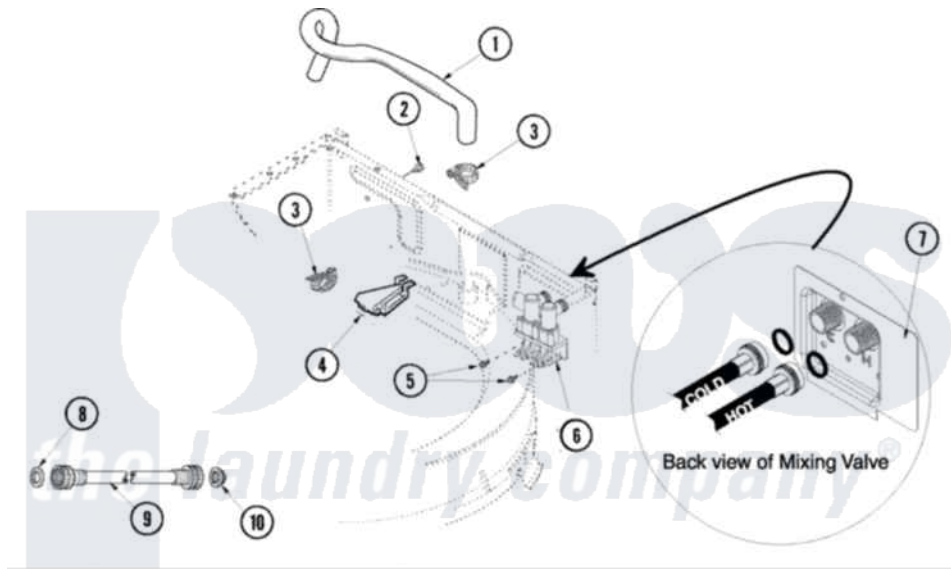

Amana NAV3330EWW 03 - MIXING VALVE AND HOSES

Amana [Residential Amana NAV3330EWW Washer Parts](#) Parts Diagram 03 - MIXING VALVE AND HOSES
 Click on the part number to view part

Item	Original Part Number	Replaced By	Status	Part Description
1	27001145			Hose, Mixing Valve To Tub
2	503661	27001200		Screw
3	25-7867	596669		Clamp, Manifold
4	21001760			Flume Assembly / Water Diverter
5	501086	90767		Screw, 8A X 3/8 Hex Washer Head Tapping
6	40107001			Valve, Mixing-E2
7	40098801			Plate, Mixing Value
8	20290	Y013783		Washer, Inlet Hose
9	33-7891	89503		Hose-Inlet
"	35-0874	76313		Hosefill
10	22002960			Strainer, Washer Inlet
11	12001585			Drain Hose Extension Accessory
"	40053901			Hose, Drain
12	22003814			Retainer, Drain Hose

13	40008101		Adapter, Standpipe
14	33489	8539404	Tie-Wire
15	40058501		Relief, Strain Drain
16	36014		Clip, Retainer-Hose
17	36801	596669	Clamp, Manifold
18	40094201		Hose, Tub To Pump
19	40044901		Stand, Hose