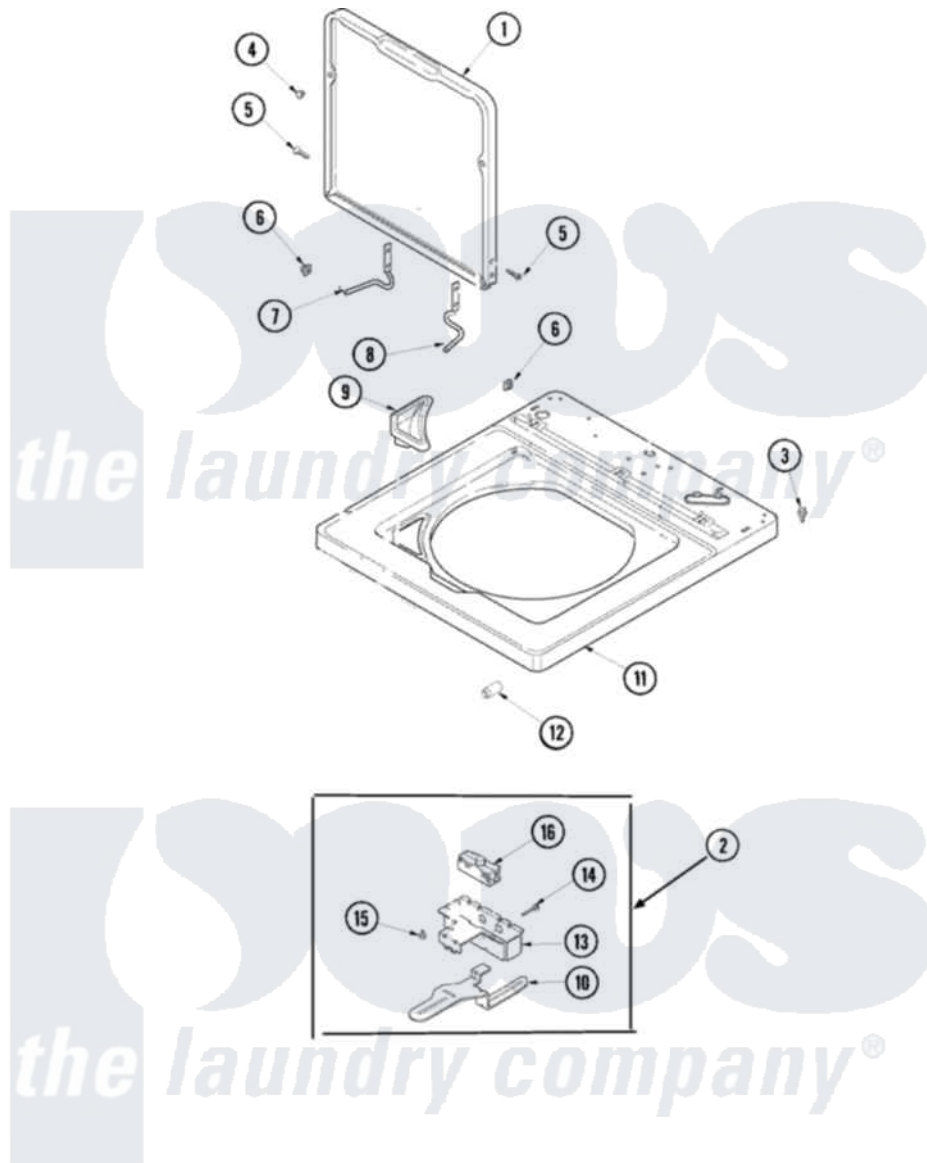

Amana NAV3330EWW 06 - TOP AND DOOR SWITCH

Amana Residential Amana NAV3330EWW Washer Parts Parts Diagram 06 - TOP AND DOOR SWITCH
 Click on the part number to view part

Item	Original Part Number	Replaced By	Status	Part Description
1	27001093			Lid
2	40034901	40034901P		Assembly- Lid
3	501086	90767		Screw, 8A X 3/8 HeX Washer Head Tapping
4	40038001			Bumper
5	40039201	W10119828		Screw, Lid Hinge Mounting
6	40008201			Bushing, Hinge
7	40094002			Hinge, Lid Left Stop
8	40094101			Hinge, Lid Right Pass
9	27001094	27001117		Dispenser, Bleach
10	40009701			Arm, Lid Switch
11	27001144	27001182		Top
12	40102101			Cap, Hinge
13	40009801			Holder, Lid Switch
14	40040701			Screw, Tapping No.6b-20
15	501086	90767		Screw, 8A X 3/8 HeX Washer Head Tapping