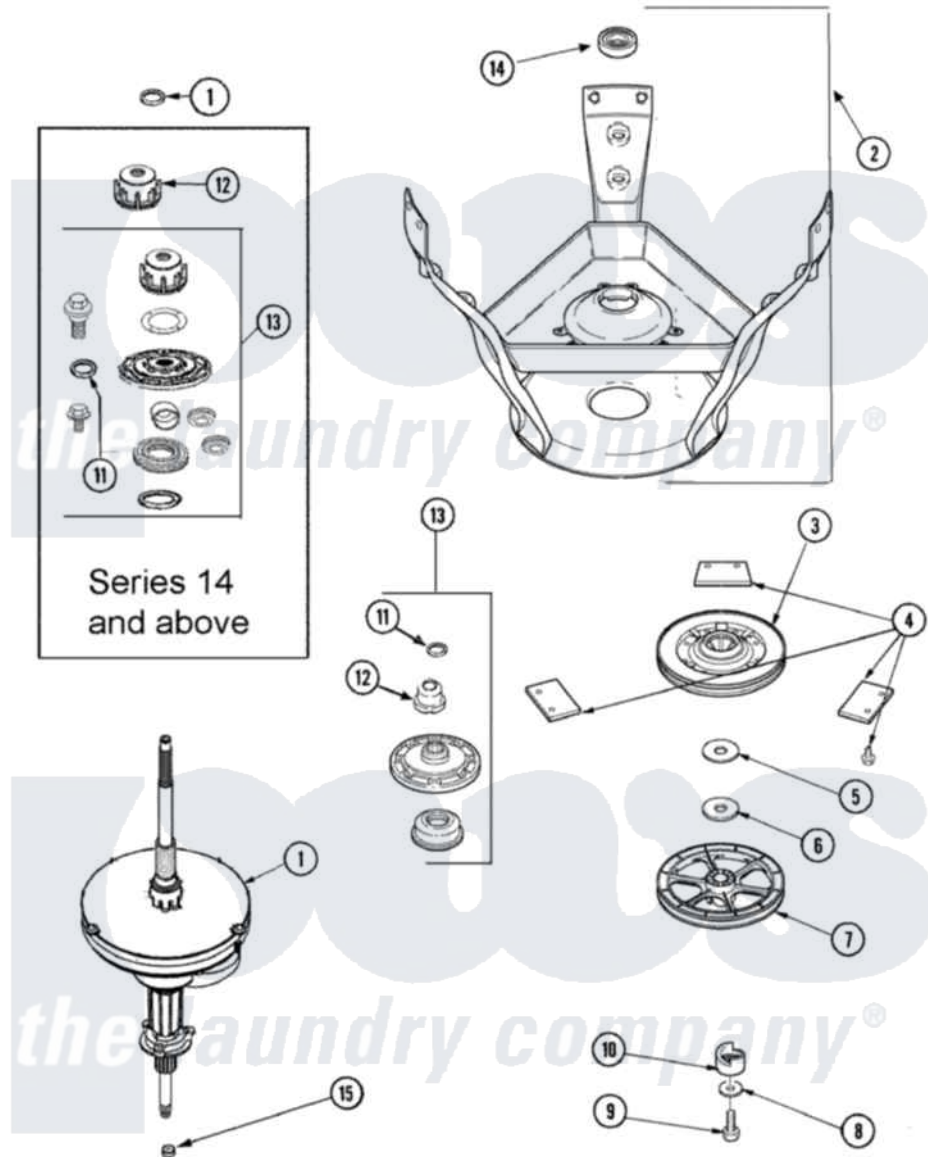

Amana NAV3330EWW 07 - TRANSMISSION & BRAKE

Amana [Residential Amana NAV3330EWW Washer Parts](#) Parts Diagram 07 - TRANSMISSION & BRAKE
 Click on the part number to view part

Item	Original Part Number	Replaced By	Status	Part Description
1	27001039	W10219148		Transmison
2	27001030	12002013		Base
3	40003103	R9900474		Brake Assembly
4	R0000014			Kit, Brake Pad
"	26594P			Grease, Silicone - 2 Oz Tube
5	40065701			Washer, 2 Odx.63 ID
6	40063201			Washer, Flat
7	40047102			Pulley, Spin/Agit
8	40041501			Washer
9	40063401			Screw, 1/4-20 x 5/8 Hex
10	40047402			Helix, Plastic
11	25-7941			"O" Ring, Agtr Drive Shaft
12	21001533	35-5655-1		Seal
13	12002223	W10116790		Hub And Seal
"	12002140	W10116791		Hub And Seal
"	40004201	40004201P		Main Bearing Assembly