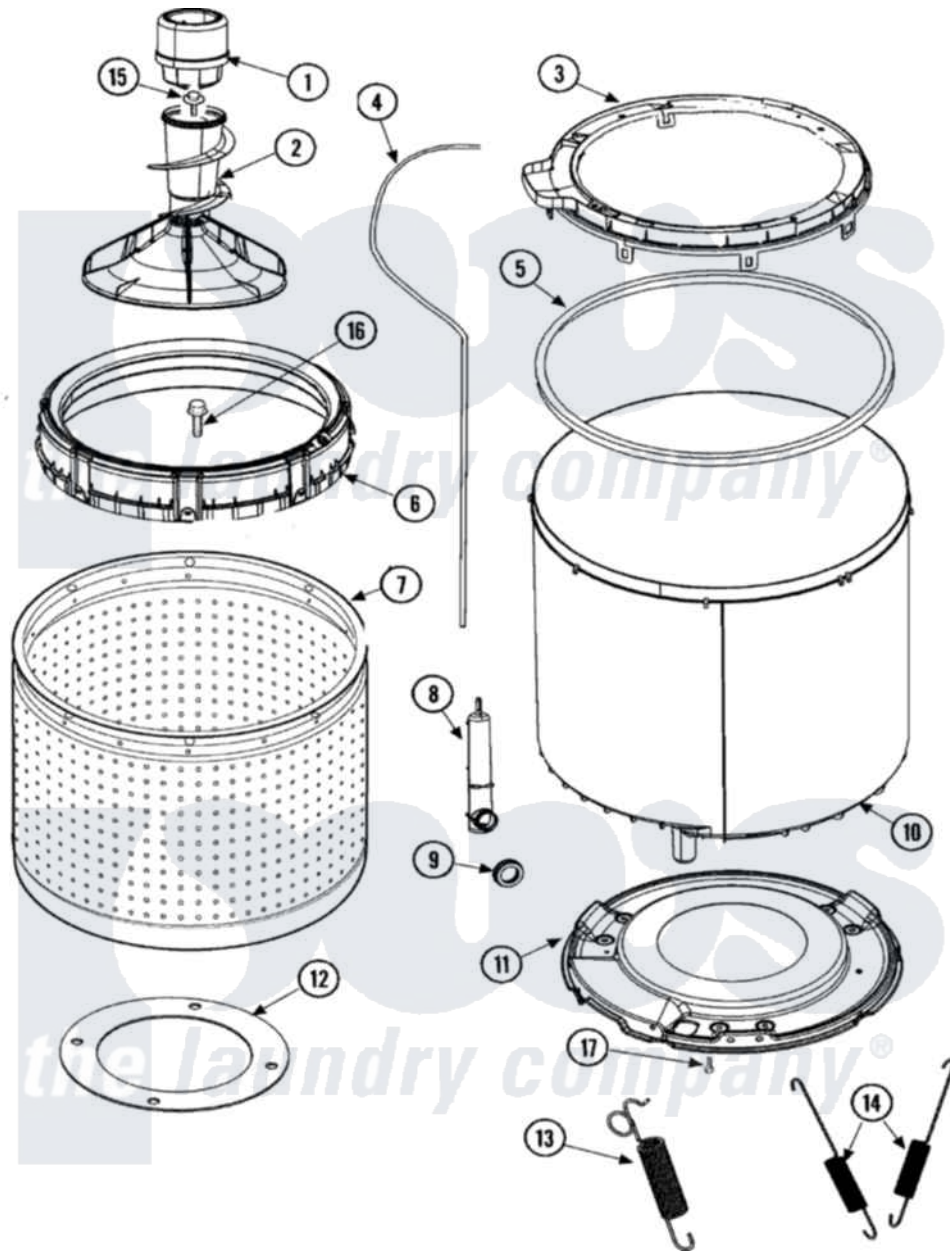

Amana NAV3330EWW 08 - TUB, INNER & OUTER (SERIES 12)

Amana Residential Amana NAV3330EWW Washer Parts Parts Diagram 08 - TUB, INNER & OUTER (SERIES 12)
 Click on the part number to view part

Item	Original Part Number	Replaced By	Status	Part Description
1	27001097		Not Available	DISPENSER, FABRIC (GRAY)
2	22004042			Agitator/Auger Assembly
3	27001132		Not Available	COVER, OUTER TUB W/GASKET
4	27001194	21001748		Hose, Pressure Switch
5	27001131			Seal, Tub Cover
6	27001149			Balance Ring Assembly
7	27001221		Not Available	TUB, PLASTIC INNER
8	40008501			Assembly, Pressure Bulb
9	40037801			Grommet
10	27001147	27001227		Outer Tub, Plastic
"	27001227			Outer Tub, Plastic
11	40015401			Seal-Head
"	40001102	40001102P		Bottom, Outer Tub
"	40128701			Screw, 5/16-18 X .50
"	27001067			Bottom, Outer Tub

12	27001222		Gasket, Foam
13	Y2201244		Spring, Counterweight
14	Y37001124		Spring, Tall Tub
15	25-8004	W10309247	Screw
16	Y2201470	W10116787	Screw
17	40064301		Screw, 1/4-15 x 3/4 Hex