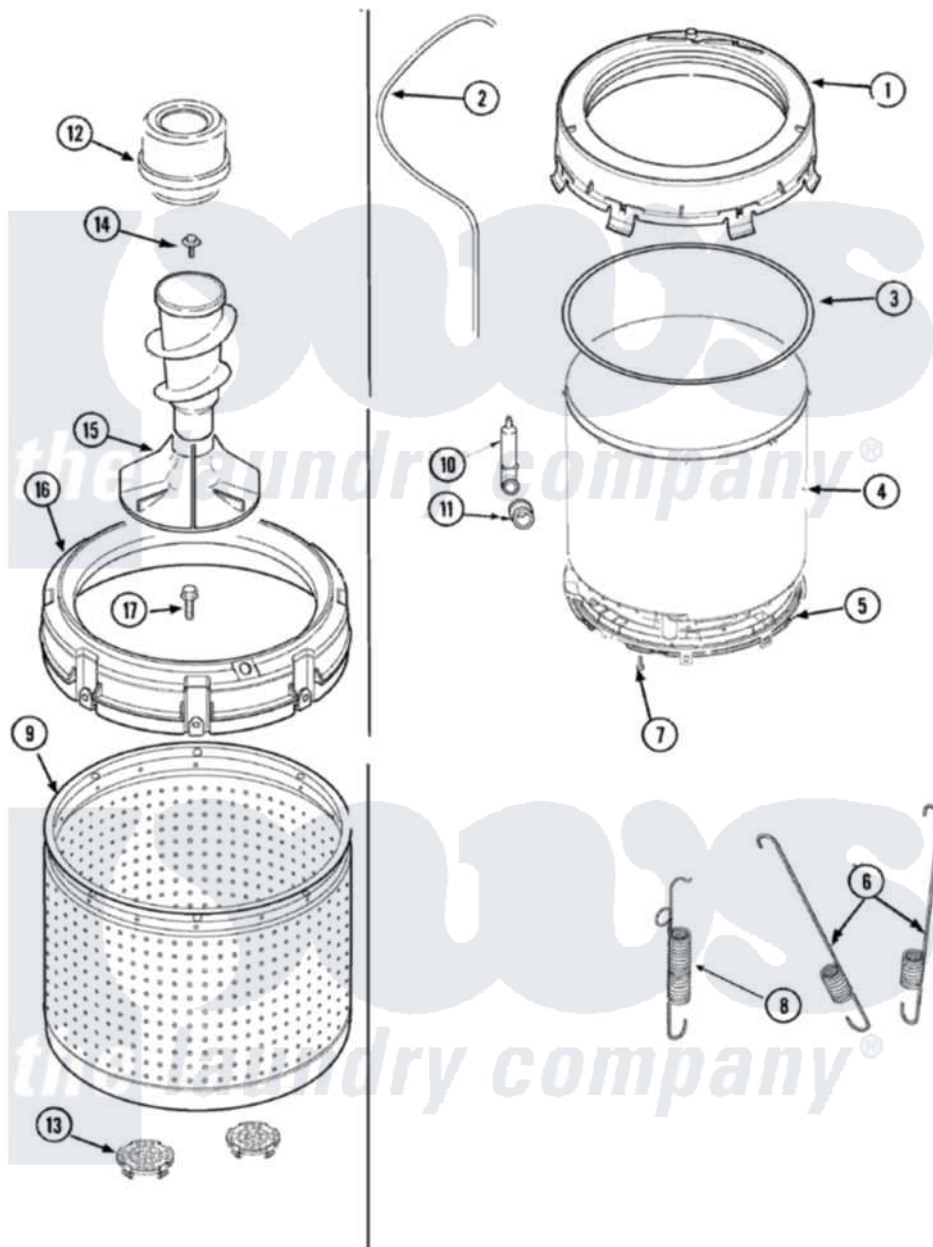

Amana NAV3330EWW 09 - TUBS

Amana [Residential Amana NAV3330EWW Washer Parts](#) Parts Diagram 09 - TUBS
 Click on the part number to view part

Item	Original Part Number	Replaced By	Status	Part Description
1	27001132		Not Available	COVER, OUTER TUB W/GASKET
2	27001194	21001748		Hose, Pressure Switch
3	27001131			Seal, Tub Cover
4	27001147	27001227		Outer Tub, Plastic
5	27001067			Bottom, Outer Tub
6	27001026	Y37001124		Spring, Tall Tub
7	40064301			Screw, 1/4-15 x 3/4 Hex
8	Y2201244			Spring, Counterweight
9	27001150		Not Available	TUB, PLASTIC INNER
10	40008501			Assembly, Pressure Bulb
11	40037801			Grommet
12	27001097		Not Available	DISPENSER, FABRIC (GRAY)
13	27001148			Filter, Lint
14	25-8004	W10309247		Screw
15	22004042			Agitator/Auger Assembly