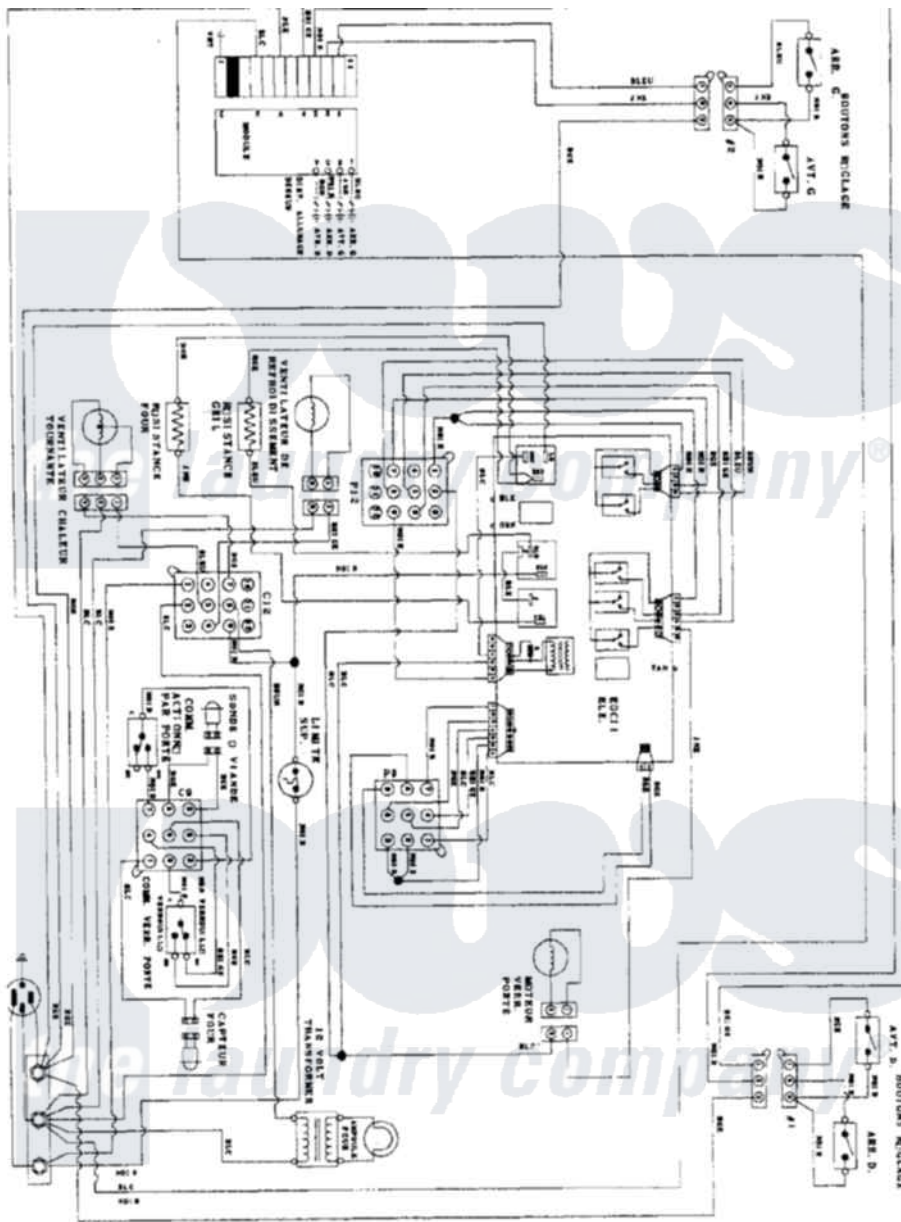

Amana NAV3330EWW 10 - WIRING INFORMATION

Amana Residential Amana NAV3330EWW Washer Parts Diagram 10 - WIRING INFORMATION
 Click on the part number to view part

Item	Original Part Number	Replaced By	Status	Part Description
NI	15003504		Not Available	WIRING INFORMATION