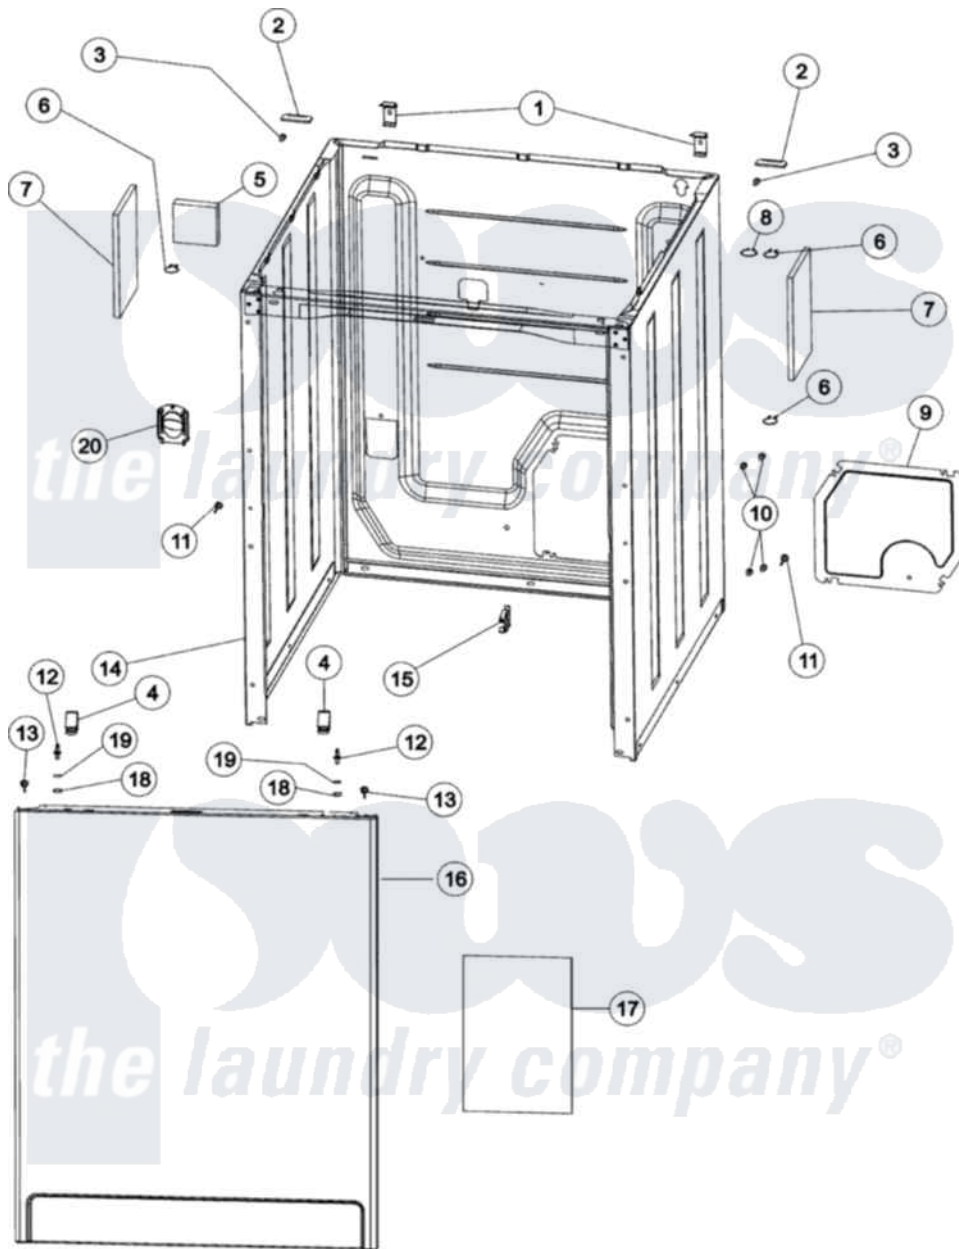

# Amana NAV3335AWW 02 - CABINET & FRONT PANEL

Amana Residential Amana NAV3335AWW Washer Parts Parts Diagram 02 - CABINET & FRONT PANEL  
 Click on the part number to view part

Item	Original Part Number	Replaced By	Status	Part Description
1	<a href="#">35-2846</a>			Hinge, Cabinet Top
2	<a href="#">35-4128</a>			Pad, Hinge
3	25-7732	<a href="#">681414</a>		Screw, 10AB X 1/2
4	<a href="#">25-7220</a>			Clip, Cabinet Top
5	35-0706		Not Available	PAD, FOAM
6	31001320	<a href="#">16515</a>		Clip
7	<a href="#">21002011</a>			Pad, Cabinet
8	<a href="#">25-7430</a>			Clip, Wiring Harness
9	<a href="#">21001876</a>			Shield, Rear
10	25-7733	<a href="#">681414</a>		Screw, 10AB X 1/2
11	<a href="#">21001829</a>			Post, Locating
12	<a href="#">53-0643</a>			Pin, Locator
"	<a href="#">21001874</a>			Outlet, Drain Hose
13	25-7732	<a href="#">681414</a>		Screw, 10AB X 1/2
14	<a href="#">21001871</a>			Cabinet
15	<a href="#">22002765</a>			Clip, Hose

16	<a href="#">35-2084</a>	Panel, Front	
17	<a href="#">21001281</a>	Damper, Sound Pad	
18	25-0224	<a href="#">3400029</a>	Nut, Adapter Plate
19	<a href="#">35-4129</a>	Bumper, Cabinet	
20	<a href="#">21001874</a>	Outlet, Drain Hose	