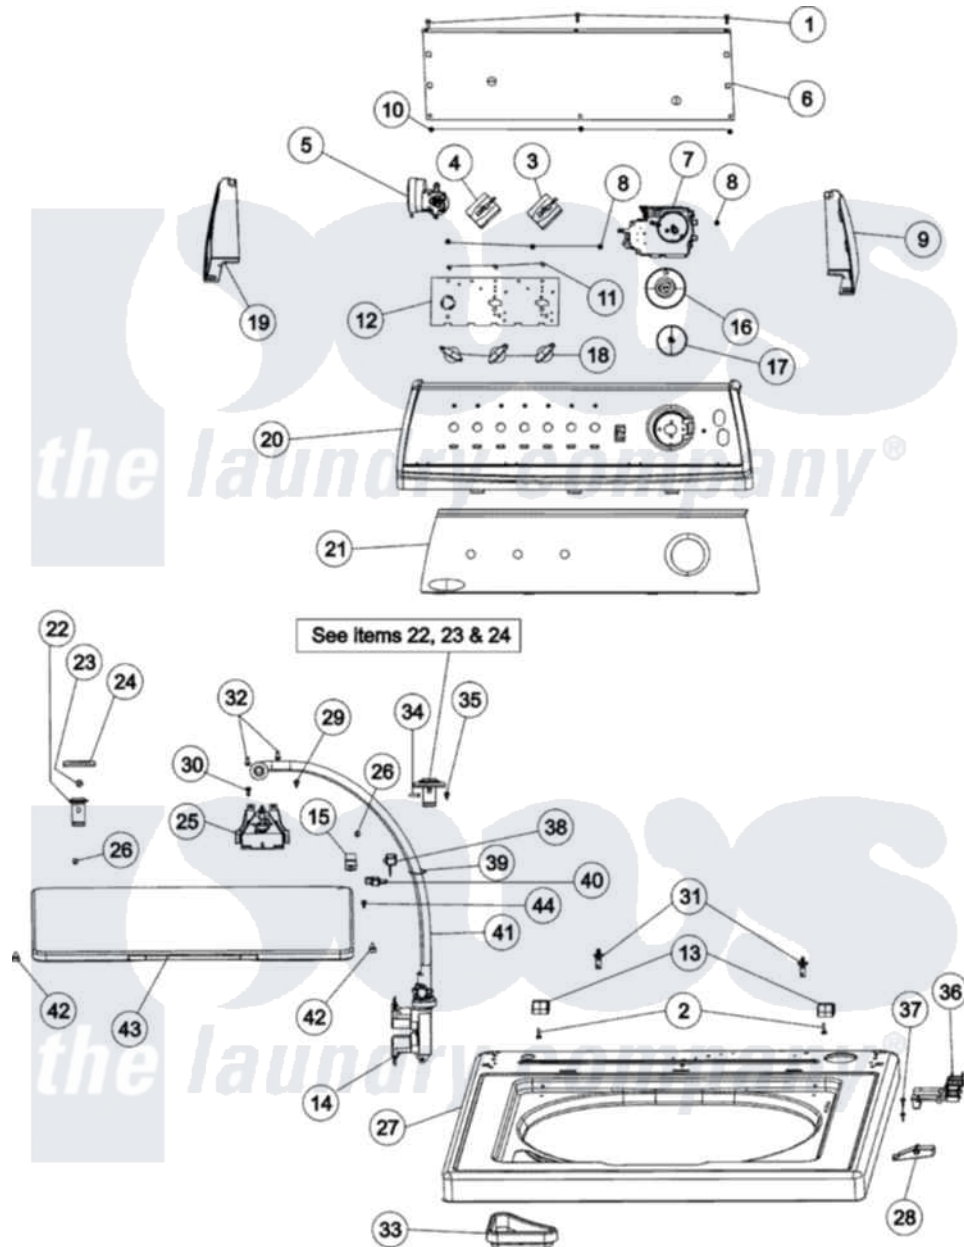

Amana NAV3335AWW 03 - CONTROL PANEL & TOP

Amana Residential Amana NAV3335AWW Washer Parts Parts Diagram 03 - CONTROL PANEL & TOP
 Click on the part number to view part

Item	Original Part Number	Replaced By	Status	Part Description
1	21002224			Screw
2	25-7893			Screw
3	31001443			Switch, Two Pos Rotary
4	21001226			Switch, Water Temp. 4 Position
5	Y2201474			Switch, Pressure
6	21001527			Shield, Rear
7	21002199			Timer
8	25-3092	90767		Screw, 8A X 3/8 HeX Washer Head Tapping
9	21001547			Endcap, Panel
10	31001721			Screw, Abno.8-18 x 3/8 Hxws
11	25-3092	90767		Screw, 8A X 3/8 HeX Washer Head Tapping
12	21002067			Shield, Control
13	35-2044			Hinge, Lid
14	21001932			Valve, Water Inlet

15	21001148	12001187	Kit, Lid Switch Assembly
16	21002113	Not Available	TIMER SKIRT - WASHER
17	21002114		Timer Knob - Washer
18	37001180		Knob Assembly
19	21001546		Endcap, Panel
20	21001552		Frame , Control Panel
21	21002148		Facia
22	35-2846		Hinge, Cabinet Top
23	25-7732	681414	Screw, 10AB X 1/2
24	35-4128		Pad, Hinge
25	21001760		Flume Assembly / Water Diverter
26	25-7893		Screw
27	21001602		Top, Cabinet
28	21001134		Lever, Lid Switch
29	25-3092	90767	Screw, 8A X 3/8 HeX Washer Head Tapping
30	31001560		Washer, Roller
31	21001857		Clip, Plastic Snap-In
32	31001721		Screw, Abno.8-18 x 3/8 Hxws
33	21001597		Dispenser, Bleach
34	25-7438		Screw
35	31001721		Screw, Abno.8-18 x 3/8 Hxws
36	21001135		Housing, Lid Switch
37	21001136	3400872	Screw, 8-18 X 3/8
38	43-0057		Actuator, Door Switch
39	25-7430		Clip, Wiring Harness
40	35-2045		Pin, Hinge
41	35-2378	12002749	Hose, Flume Kit
"	12002749		Hose, Flume Kit
42	35-0581		Bumper, Door
43	35-2026		Lid
44	31001721		Screw, Abno.8-18 x 3/8 Hxws