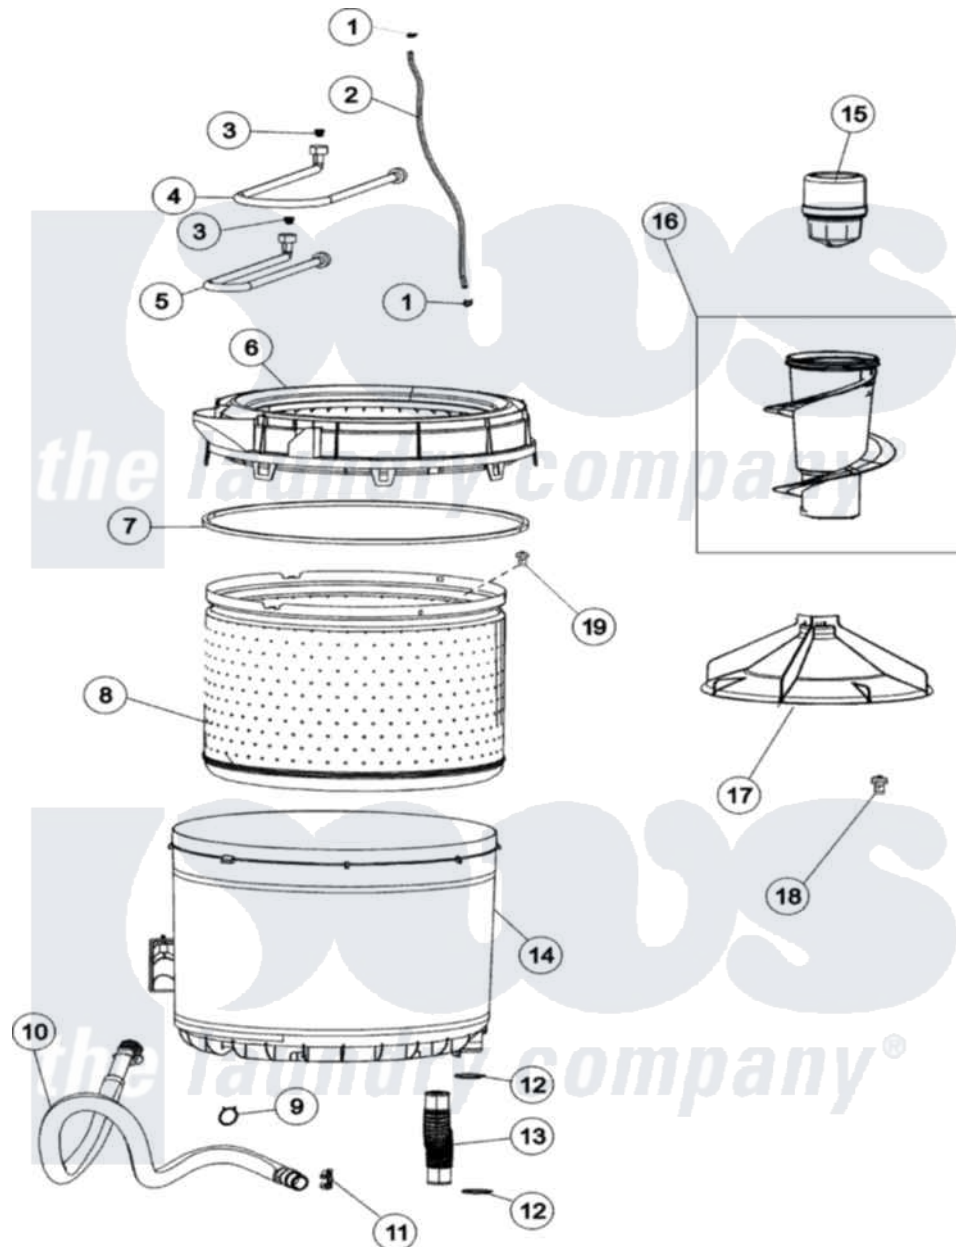

Amana NAV3335AWW 04 - INNER - OUTER TUB

Amana [Residential Amana NAV3335AWW Washer Parts](#) Parts Diagram 04 - INNER - OUTER TUB
 Click on the part number to view part

| Item | Original Part Number | Replaced By | Status | Part Description |
|------|--------------------------|--------------------------|---------------|------------------------|
| 1 | 25-7796 | 596669 | | Clamp, Manifold |
| 2 | 21001749 | 21001748 | | Hose, Pressure Switch |
| 3 | 22002960 | | | Strainer, Washer Inlet |
| 4 | 35-0874 | 76313 | | Hosefill |
| 5 | 33-7891 | 89503 | | Hose-Inlet |
| 6 | 21001531 | | Not Available | TOP, TUB (PLASTIC) |
| 7 | 35-2328 | | | Seal, Tub Top |
| 8 | 21001529 | | | Basket Assembly |
| 9 | 21001875 | 285655 | | Clamp, Hose |
| 10 | 21001872 | | | Hose, Drain |
| 11 | 22002765 | | | Clip, Hose |
| 12 | 25-6068 | 285655 | | Clamp, Hose |
| 13 | 21001915 | | | Hose, Tub To Pump |
| 14 | 35-3700 | | | Tub Assembly |
| " | 22002933 | | | Screw |
| 15 | 21002006 | | | Fabric Disp Assembly |

| | | |
|----|--------------------------|------------------------------------|
| 16 | 21001878 | Auger/Post Assembly |
| 17 | 21001530 | Base, Agitator |
| 18 | 25-8004 | W10309247 Screw |
| 19 | 25-7967 | 3400504 Screw |