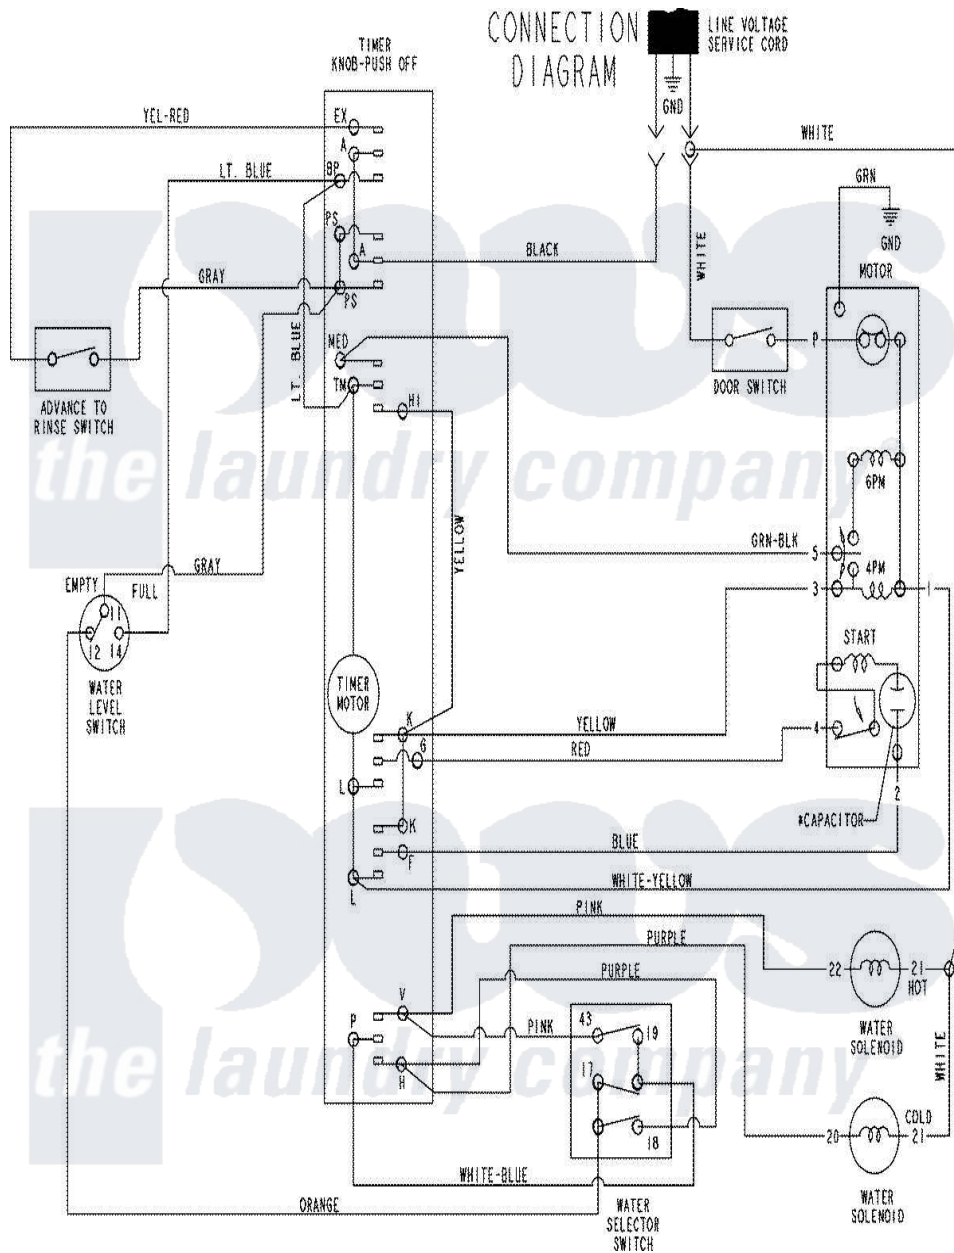

Amana NAV3335AWW 07 - WIRING INFORMATION

Amana Residential Amana NAV3335AWW Washer Parts Parts Diagram 07 - WIRING INFORMATION
 Click on the part number to view part

Item	Original Part Number	Replaced By	Status	Part Description
NI	15003793		Not Available	WIRING INFORMATION