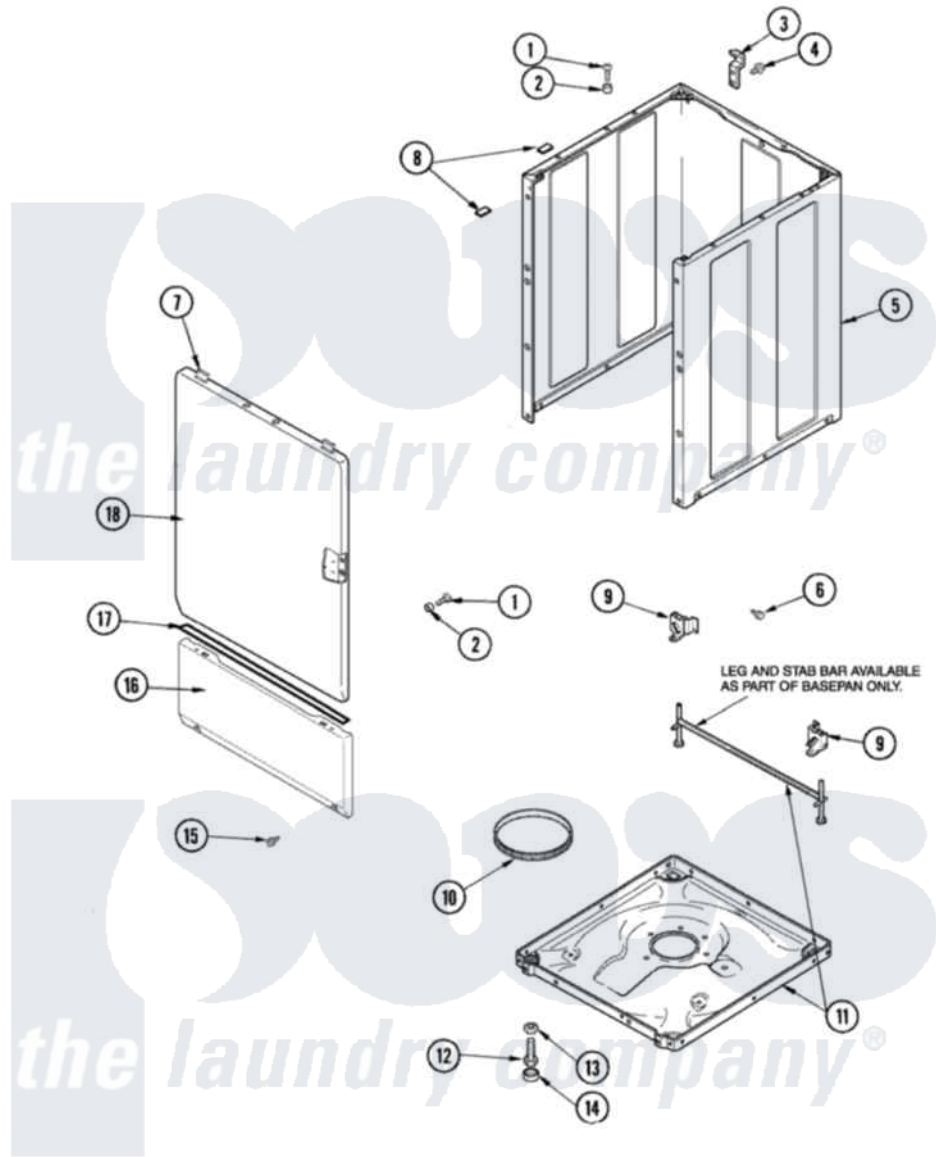

# Amana NAV5800AWW 01 - CABINET & BASE

Amana [Residential Amana NAV5800AWW Washer Parts](#) Parts Diagram 01 - CABINET & BASE  
 Click on the part number to view part

Item	Original Part Number	Replaced By	Status	Part Description
1	32671	<a href="#">Y014874</a>		Screw, Idler Arm And Sleeve
2	<a href="#">505187</a>			Locator, Panel
3	<a href="#">500003</a>			Hinge, Top
4	40064801	<a href="#">3390631</a>		Screw, 10-16 X 3/8
5	40076402WP	<a href="#">37001284</a>		Cabinet As Pack
6	40038201	<a href="#">27001200</a>		Screw
7	501086	<a href="#">90767</a>		Screw, 8A X 3/8 HeX Washer Head Tapping
"	56080	<a href="#">22001650</a>		Fastener, Spring
8	<a href="#">Y56128</a>			Pad, Bumper
9	<a href="#">40031501</a>			Bracket, Self Leveling
10	<a href="#">40037401</a>			Ring, Friction
11	<a href="#">40082801</a>			Clip, Wire
"	27001084	<a href="#">27001226</a>		Base Lev
12	40039001	<a href="#">22003428</a>		Leg, Adjustable
13	<a href="#">40038101</a>			Nut, Leg
14	<a href="#">40016001</a>			Foot, Rubber

15	<a href="#">40034101</a>	Screw, No.12bx1/2
16	<a href="#">37001074</a>	Panel, Access
17	<a href="#">40083101</a>	Tape, Foam
18	<a href="#">40035401WP</a>	Panel, Front
"	<a href="#">22001817</a>	Sheet, Sound Damper