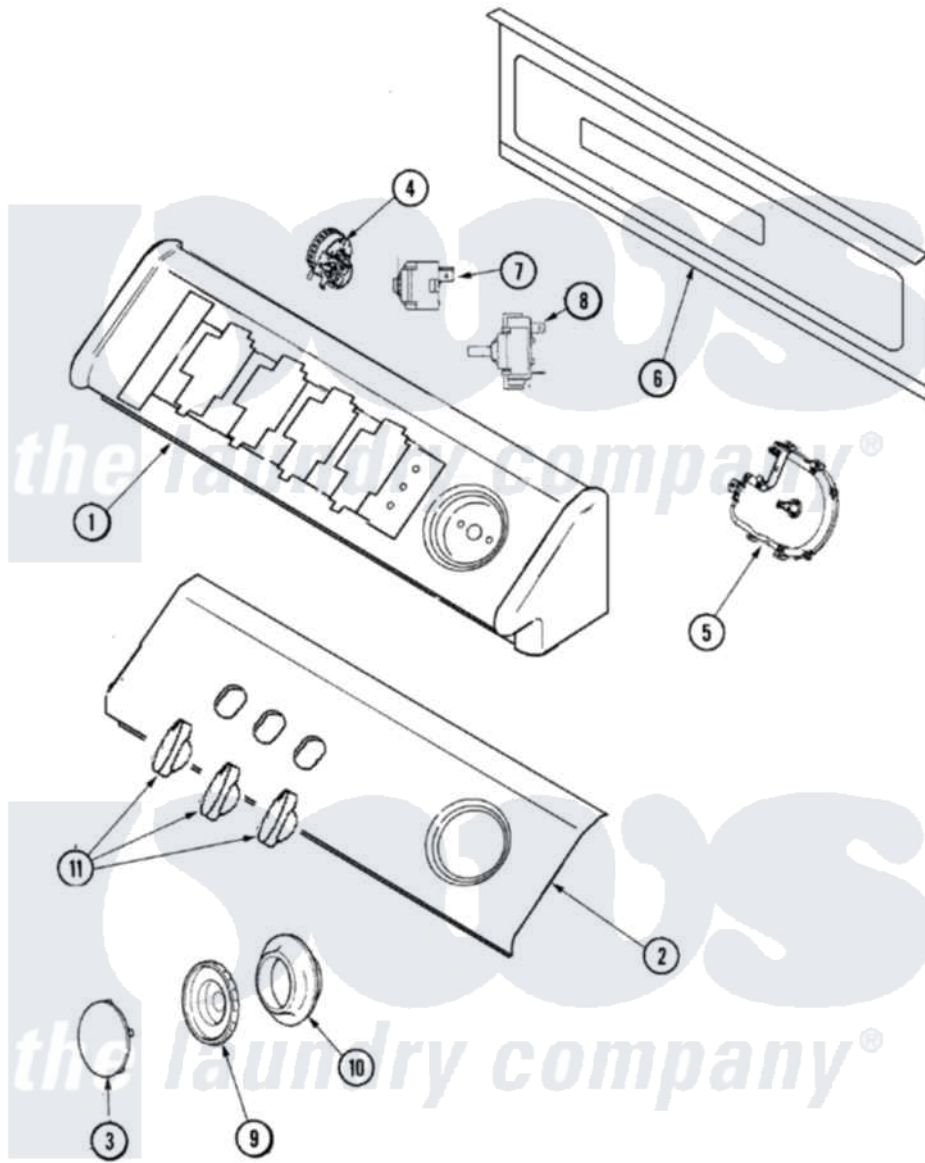

Amana NAV5800AWW 02 - CONTROL PANEL

Amana [Residential Amana NAV5800AWW Washer Parts](#) Parts Diagram 02 - CONTROL PANEL
 Click on the part number to view part

Item	Original Part Number	Replaced By	Status	Part Description
1	27001085			Console
2	27001086		Not Available	FACIA, GRAPHIC
"	27001050			Facia Ground Wire Assembly
"	33001855	33002917		Screw, No.10-16
3	27001087			Knob, Cap
4	27001127	27001203		Switch, Pressure
5	27001088			Timer
6	27001051			Back Panel, Hood/Console
7	22001794			Switch, Rotary
8	27001089			Switch, Temperature
9	27001090	22003993		Timer Knob
10	27001092		Not Available	SKIRT, TIMER KNOB
"	22002997			Pin, Locking
11	27001091			Knob, Selector
12	27001142			Cord, Power