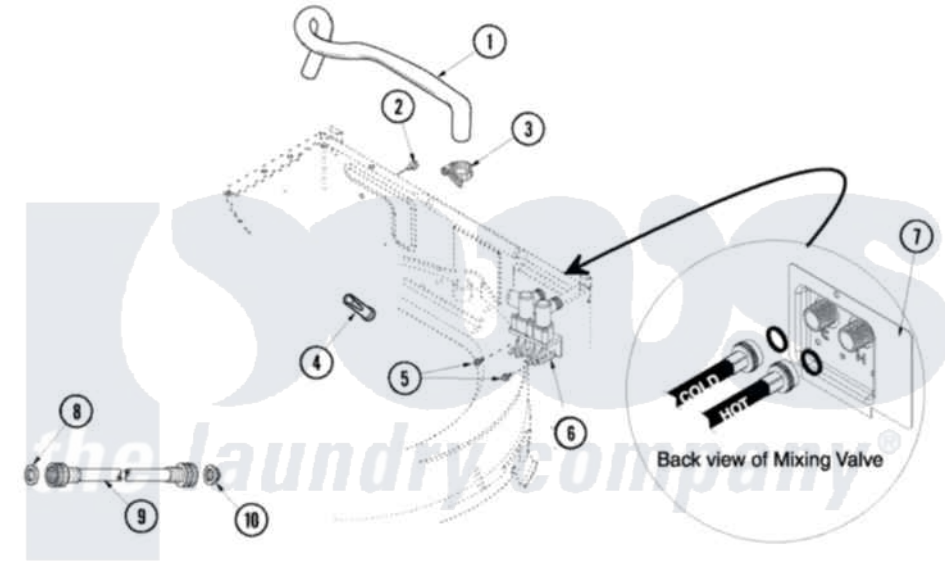

Amana NAV5800AWW 03 - MIXING VALVE AND HOSES

Amana [Residential Amana NAV5800AWW Washer Parts](#) Parts Diagram 03 - MIXING VALVE AND HOSES
 Click on the part number to view part

Item	Original Part Number	Replaced By	Status	Part Description
1	40098901	27001184		Hose, Mixing Valve To Tub
2	503661	27001200		Screw
3	Y2200954	596669		Clamp, Manifold
4	34500	22001900		Preventer, Back Flow
5	501086	90767		Screw, 8A X 3/8 HeX Washer Head Tapping
6	40097701	R0131578		Valve-Inlet
7	40098801			Plate, Mixing Value
8	20290	Y013783		Washer, Inlet Hose
9	35-0874	76313		Hosefill
"	33-7891	89503		Hose-Inlet
10	28605	22002960		Strainer, Washer Inlet
11	40053901			Hose, Drain
12	22003814			Retainer, Drain Hose
13	40008101			Adapter, Standpipe
14	33489	8539404		Tie-Wire
15	40058501			Relief, Strain Drain

16	36014	Clip, Retainer-Hose	
17	36801	596669	Clamp, Manifold
18	40094201	Hose, Tub To Pump	
19	40044901	Stand, Hose	