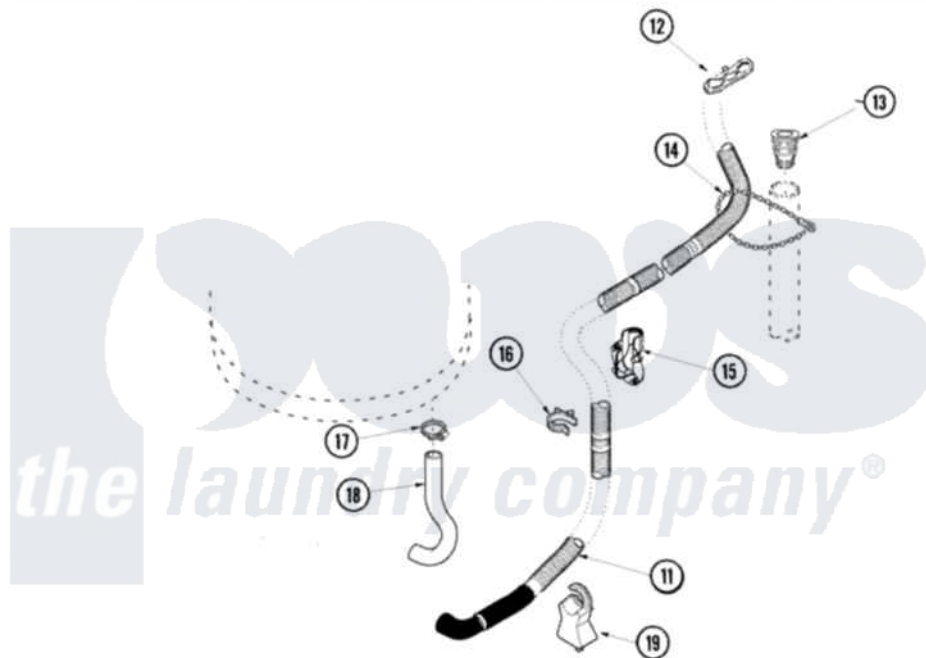

Amana NAV5800AWW 03 - MIXING VALVE AND HOSES

Amana [Residential Amana NAV5800AWW Washer Parts](#) Parts Diagram 03 - MIXING VALVE AND HOSES
 Click on the part number to view part

Item	Original Part Number	Replaced By	Status	Part Description
1	40098901	27001184		Hose, Mixing Valve To Tub
2	503661	27001200		Screw
3	Y2200954	596669		Clamp, Manifold
4	34500	22001900		Preventer, Back Flow
5	501086	90767		Screw, 8A X 3/8 HeX Washer Head Tapping
6	40097701	R0131578		Valve-Inlet
7	40098801			Plate, Mixing Value
8	20290	Y013783		Washer, Inlet Hose
9	35-0874	76313		Hosefill
"	33-7891	89503		Hose-Inlet
10	28605	22002960		Strainer, Washer Inlet
11	40053901			Hose, Drain
12	22003814			Retainer, Drain Hose
13	40008101			Adapter, Standpipe
14	33489	8539404		Tie-Wire
15	40058501			Relief, Strain Drain

16	36014	Clip, Retainer-Hose	
17	36801	596669	Clamp, Manifold
18	40094201	Hose, Tub To Pump	
19	40044901	Stand, Hose	