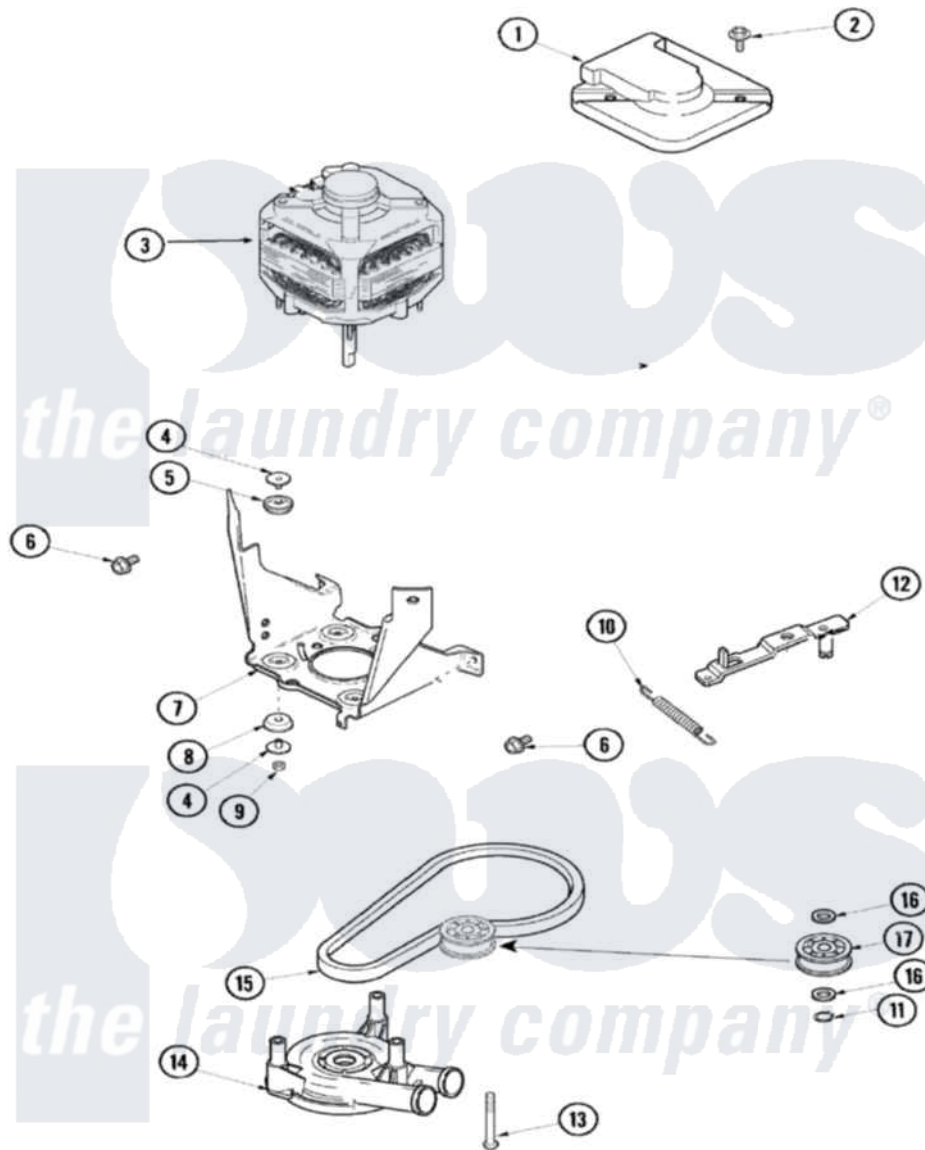

Amana NAV5800AWW 04 - MOTOR, PUMP AND IDLER ASSEMBLY

Amana [Residential Amana NAV5800AWW Washer Parts](#) Parts Diagram 04 - MOTOR, PUMP AND IDLER ASSEMBLY

[Click on the part number to view part](#)

Item	Original Part Number	Replaced By	Status	Part Description
1	40112301			Shield, Motor
2	40046701	4312464		Screw
3	27001055	27001215		Motor W/Pulley
4	40053701			Post, Isolator
5	40053801			Mount, Motor Upper
6	40128701			Screw, 5/16-18 X .50
7	40015502		Not Available	BRACKET, MOTOR MOUNT
8	40054301			Mount, Motor Lower
9	40095101	Y707702		Locknut
10	40061401			Spring, Idler Lever
11	23748			Ring, Retaining
12	27001028			Idler Lever Assembly
13	40063701			Screw, 10-16 x 1.75
14	27001024	285655		Clamp, Hose
"	27001036	27001233		Pump
15	27001006			Belt, Spin And Agitator

16	52549	Washer, 501 ID X3/4 Odx
17	27001225	Nut, Jam Mid Lock 1/4-20
"	40045001	Idler Pulley Assembly
"	40038901	Screw, 1/4-20