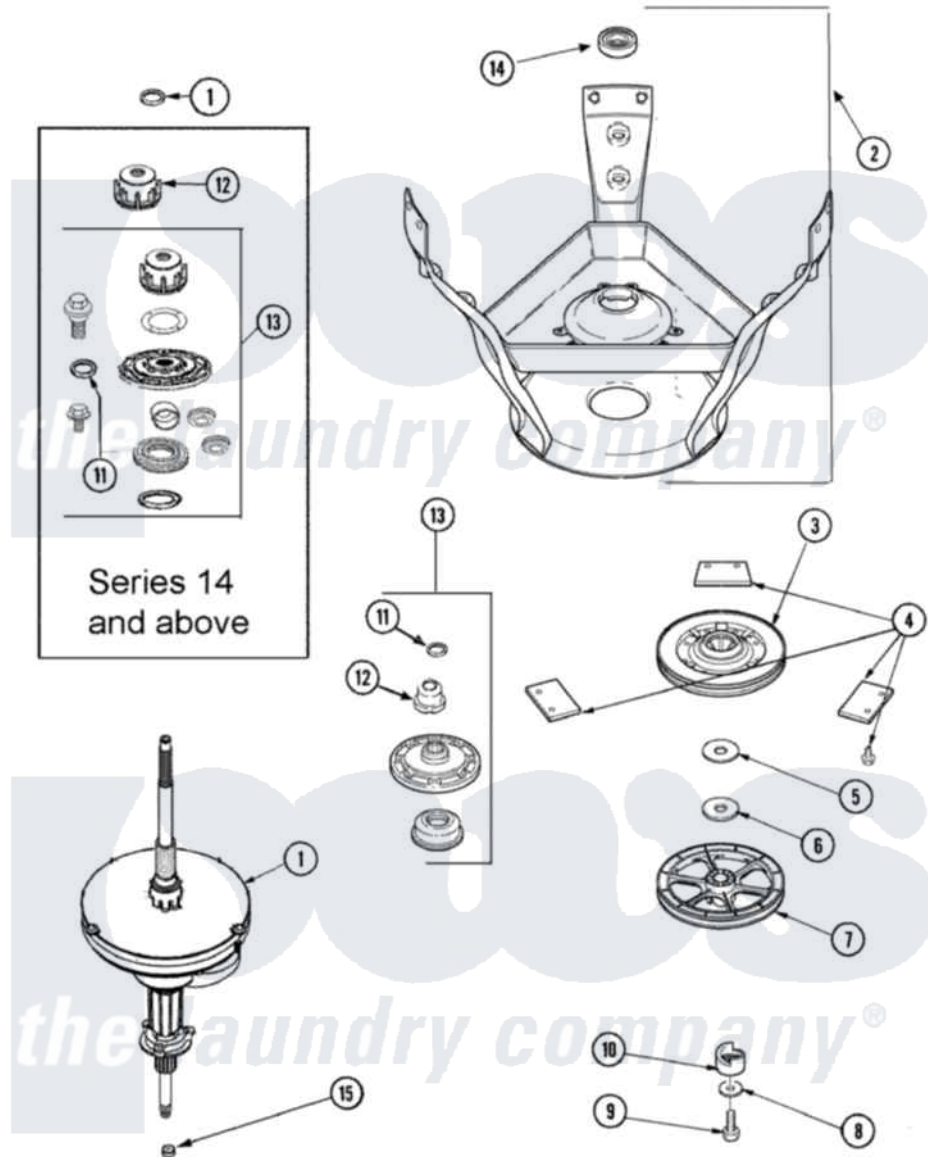

# Amana NAV5800AWW 07 - TRANSMISSION & BRAKE

Amana [Residential Amana NAV5800AWW Washer Parts](#) Parts Diagram 07 - TRANSMISSION & BRAKE  
 Click on the part number to view part

Item	Original Part Number	Replaced By	Status	Part Description
1	27001039	<a href="#">W10219148</a>		Transmison
2	27001030	<a href="#">12002013</a>		Base
3	40003103	<a href="#">R9900474</a>		Brake Assembly
4	<a href="#">R0000014</a>			Kit, Brake Pad
"	<a href="#">26594P</a>			Grease, Silicone - 2 Oz Tube
5	<a href="#">40065701</a>			Washer, 2 Odx.63 ID
6	<a href="#">40063201</a>			Washer, Flat
7	<a href="#">40047102</a>			Pulley, Spin/Agit
8	<a href="#">40041501</a>			Washer
9	<a href="#">40063401</a>			Screw, 1/4-20 x 5/8 Hex
10	<a href="#">40047402</a>			Helix, Plastic
11	<a href="#">25-7941</a>			"O" Ring, Agtr Drive Shaft
12	21001533	<a href="#">35-5655-1</a>		Seal
13	12002223	<a href="#">W10116790</a>		Hub And Seal
"	Y2200460	<a href="#">W10116791</a>		Hub And Seal
"	40004201	<a href="#">40004201P</a>		Main Bearing Assembly