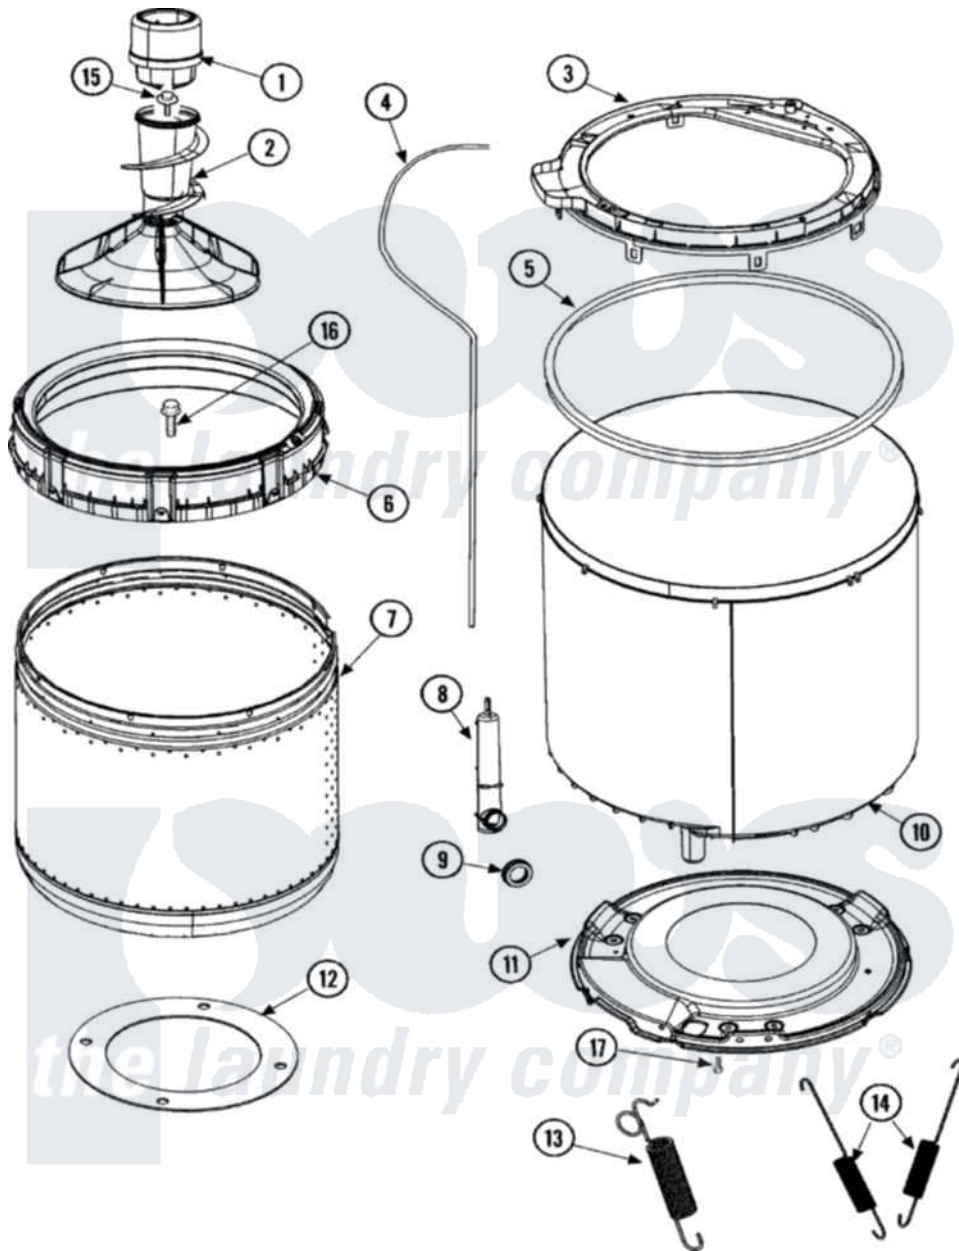

Amana NAV5800AWW 08 - TUB, INNER & OUTER (SERIES 12)

Amana Residential Amana NAV5800AWW Washer Parts Parts Diagram 08 - TUB, INNER & OUTER (SERIES 12)
 Click on the part number to view part

Item	Original Part Number	Replaced By	Status	Part Description
1	27001097		Not Available	DISPENSER, FABRIC (GRAY)
2	22004042			Agitator/Auger Assembly
3	27001195		Not Available	COVER, OUTER TUB W GASKET
4	27001194	21001748		Hose, Pressure Switch
5	27001130			Seal, Tub Cover
6	27001052			Balance Ring
7	Y2201200	12002787		Kit- S.s.
8	40008501			Assembly, Pressure Bulb
9	40037801			Grommet
10	27001227			Outer Tub, Plastic
"	40111001P			Tub, Plastic Outer
11	40128701			Screw, 5/16-18 X .50
"	40015401			Seal-Head
"	27001067			Bottom, Outer Tub
12	27001222			Gasket, Foam

13	Y2201244		Spring, Counterweight
14	Y37001124		Spring, Tall Tub
15	25-8004	W10309247	Screw
16	Y2201470	W1011678Z	Screw
17	40064301		Screw, 1/4-15 x 3/4 Hex