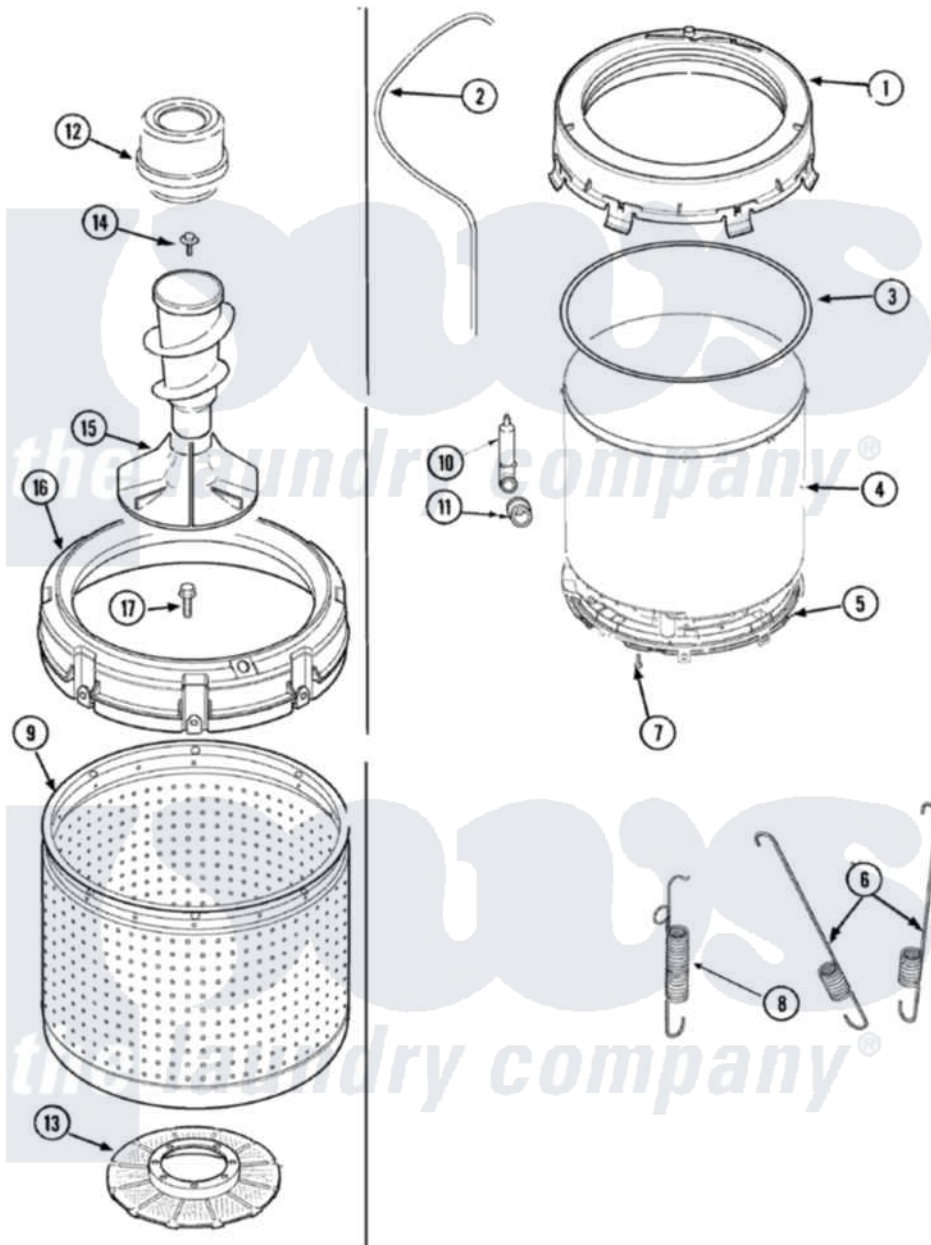

Amana NAV5800AWW 09 - TUBS (INNER & OUTER)

Amana [Residential Amana NAV5800AWW Washer Parts](#) Parts Diagram 09 - TUBS (INNER & OUTER)
 Click on the part number to view part

Item	Original Part Number	Replaced By	Status	Part Description
1	27001195		Not Available	COVER, OUTER TUB W GASKET
2	27001194	21001748		Hose, Pressure Switch
3	27001130			Seal, Tub Cover
4	40111001P			Tub, Plastic Outer
5	27001067			Bottom, Outer Tub
6	27001026	Y37001124		Spring, Tall Tub
7	40064301			Screw, 1/4-15 x 3/4 Hex
8	Y2201244			Spring, Counterweight
9	40000801	719P3		Assembly- Wash
10	40008501			Assembly, Pressure Bulb
11	40037801			Grommet
12	27001097		Not Available	DISPENSER, FABRIC (GRAY)
13	40008001			Filter, Lint
14	25-8004	W10309247		Screw
15	22004042			Agitator/Auger Assembly