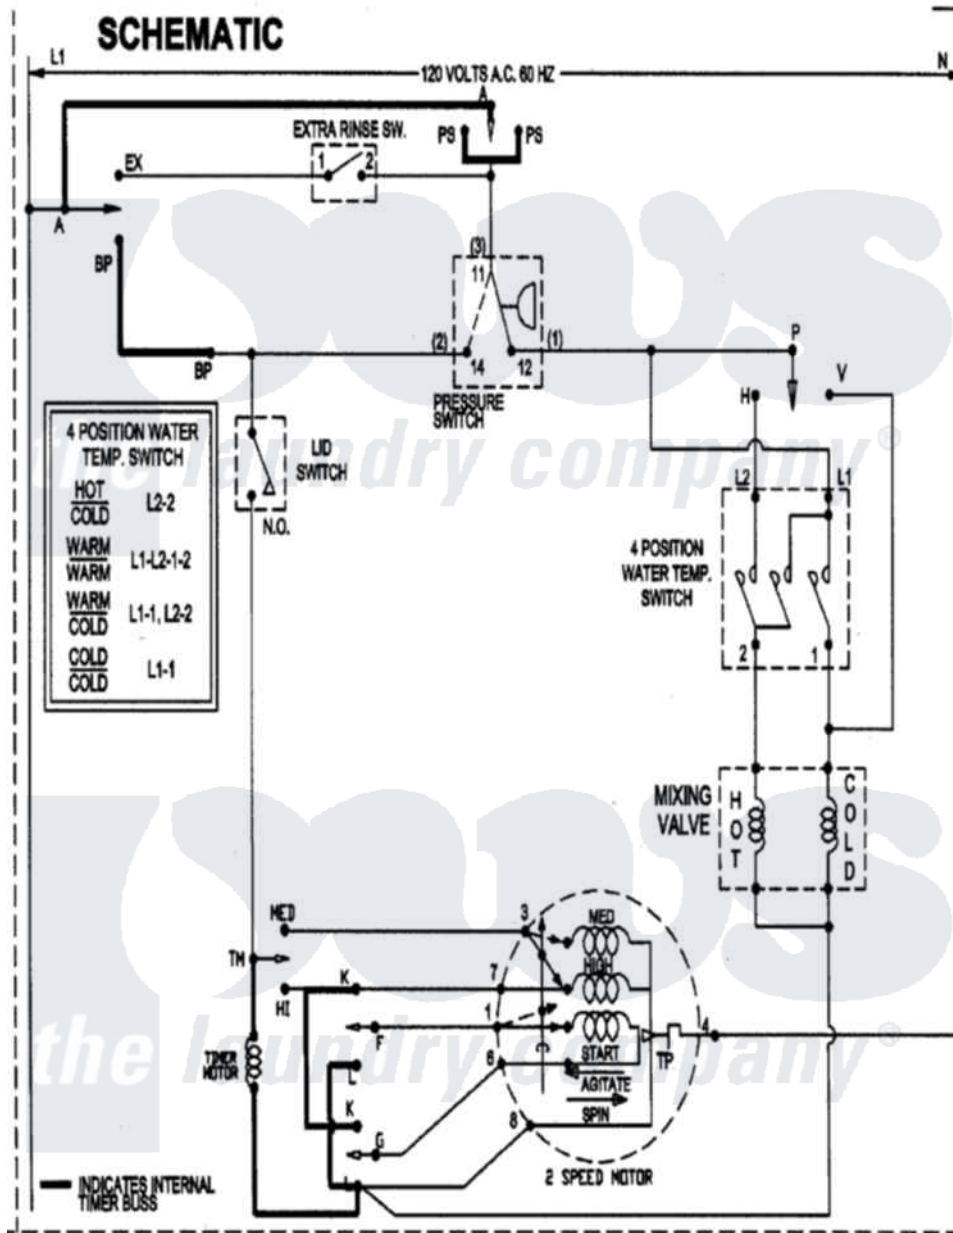

Amana NAV5800AWW 10 - WIRING INFORMATION

Amana Residential Amana NAV5800AWW Washer Parts Parts Diagram 10 - WIRING INFORMATION
 Click on the part number to view part

Item	Original Part Number	Replaced By	Status	Part Description
NI	15003255		Not Available	WIRING INFORMATION