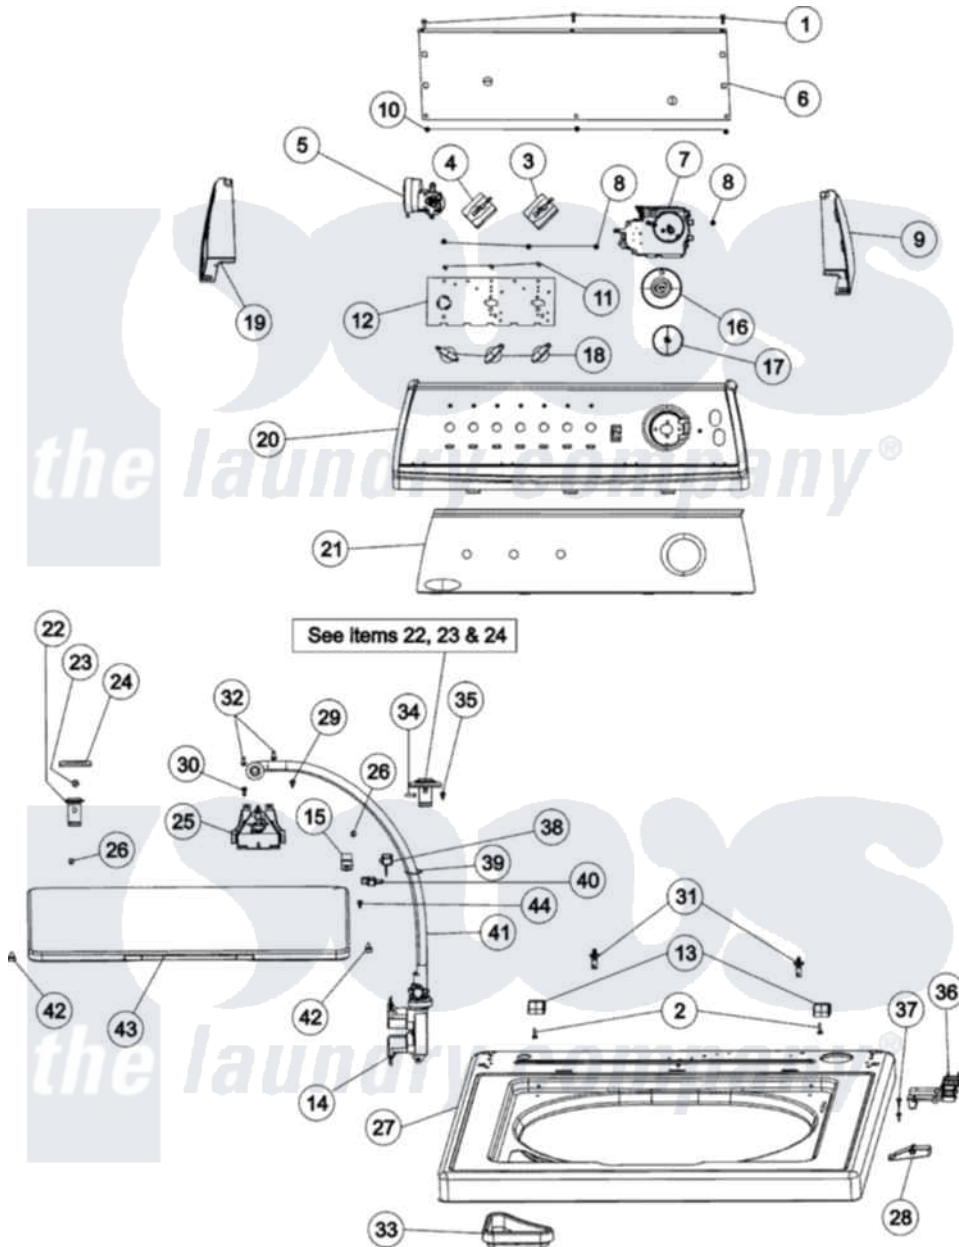

Amana NAV5805AWW 03 - CONTROL PANEL & TOP

Amana Residential Amana NAV5805AWW Washer Parts Parts Diagram 03 - CONTROL PANEL & TOP
 Click on the part number to view part

Item	Original Part Number	Replaced By	Status	Part Description
1	21002224			Screw
2	25-7893			Screw
3	31001443			Switch, Two Pos Rotary
4	21001226			Switch, Water Temp. 4 Position
5	Y2201474			Switch, Pressure
6	21001527			Shield, Rear
7	21002199			Timer
8	25-3092	90767		Screw, 8A X 3/8 HeX Washer Head Tapping
9	21001547			Endcap, Panel
10	31001721			Screw, Abno.8-18 x 3/8 Hxws
11	25-3092	90767		Screw, 8A X 3/8 HeX Washer Head Tapping
12	21002067			Shield, Control
13	35-2044			Hinge, Lid
14	21001932			Valve, Water Inlet

15	21001148	12001187	Kit, Lid Switch Assembly
16	21002113		Not Available TIMER SKIRT - WASHER
17	21002114		Timer Knob - Washer
18	37001180		Knob Assembly
19	21001546		Endcap, Panel
20	21001552		Frame , Control Panel
21	21002149	21002148	Facia
22	35-2846		Hinge, Cabinet Top
23	25-7732	681414	Screw, 10AB X 1/2
24	35-4128		Pad, Hinge
25	21001760		Flume Assembly / Water Diverter
26	25-7893		Screw
27	21001602		Top, Cabinet
28	21001134		Lever, Lid Switch
29	25-3092	90767	Screw, 8A X 3/8 HeX Washer Head Tapping
30	31001560		Washer, Roller
31	21001857		Clip, Plastic Snap-In
32	31001721		Screw, Abno.8-18 x 3/8 Hxws
33	21001597		Dispenser, Bleach
34	25-7438		Screw
35	31001721		Screw, Abno.8-18 x 3/8 Hxws
36	21001135		Housing, Lid Switch
37	21001136	3400872	Screw, 8-18 X 3/8
38	43-0057		Actuator, Door Switch
39	25-7430		Clip, Wiring Harness
40	35-2045		Pin, Hinge
41	35-2378	12002749	Hose, Flume Kit
"	12002749		Hose, Flume Kit
42	35-0581		Bumper, Door
43	35-2026		Lid
44	31001721		Screw, Abno.8-18 x 3/8 Hxws