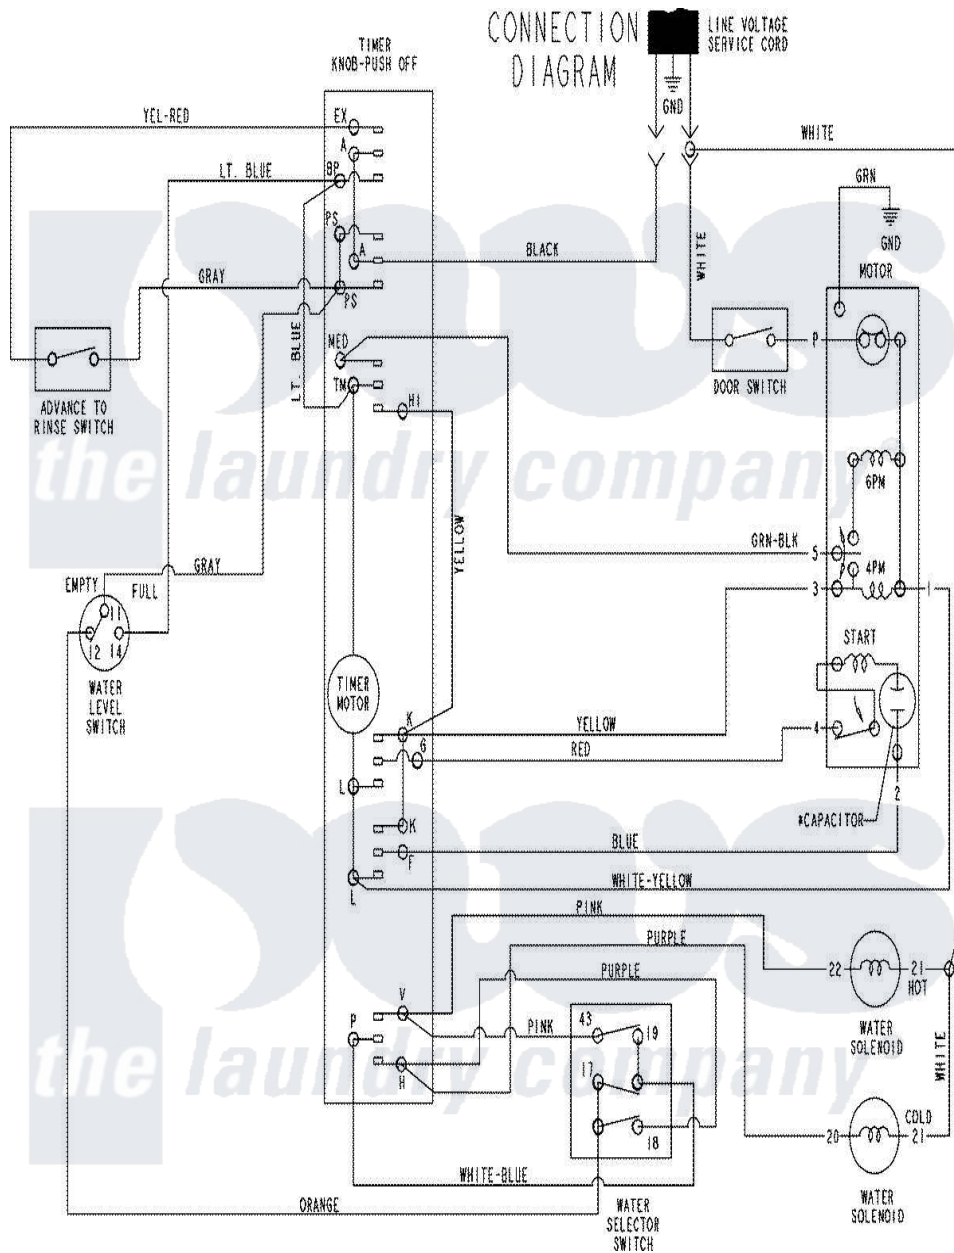

Amana NAV5805AWW 07 - WIRING INFORMATION

Amana Residential Amana NAV5805AWW Washer Parts Parts Diagram 07 - WIRING INFORMATION
 Click on the part number to view part

Item	Original Part Number	Replaced By	Status	Part Description
NI	15003793		Not Available	WIRING INFORMATION