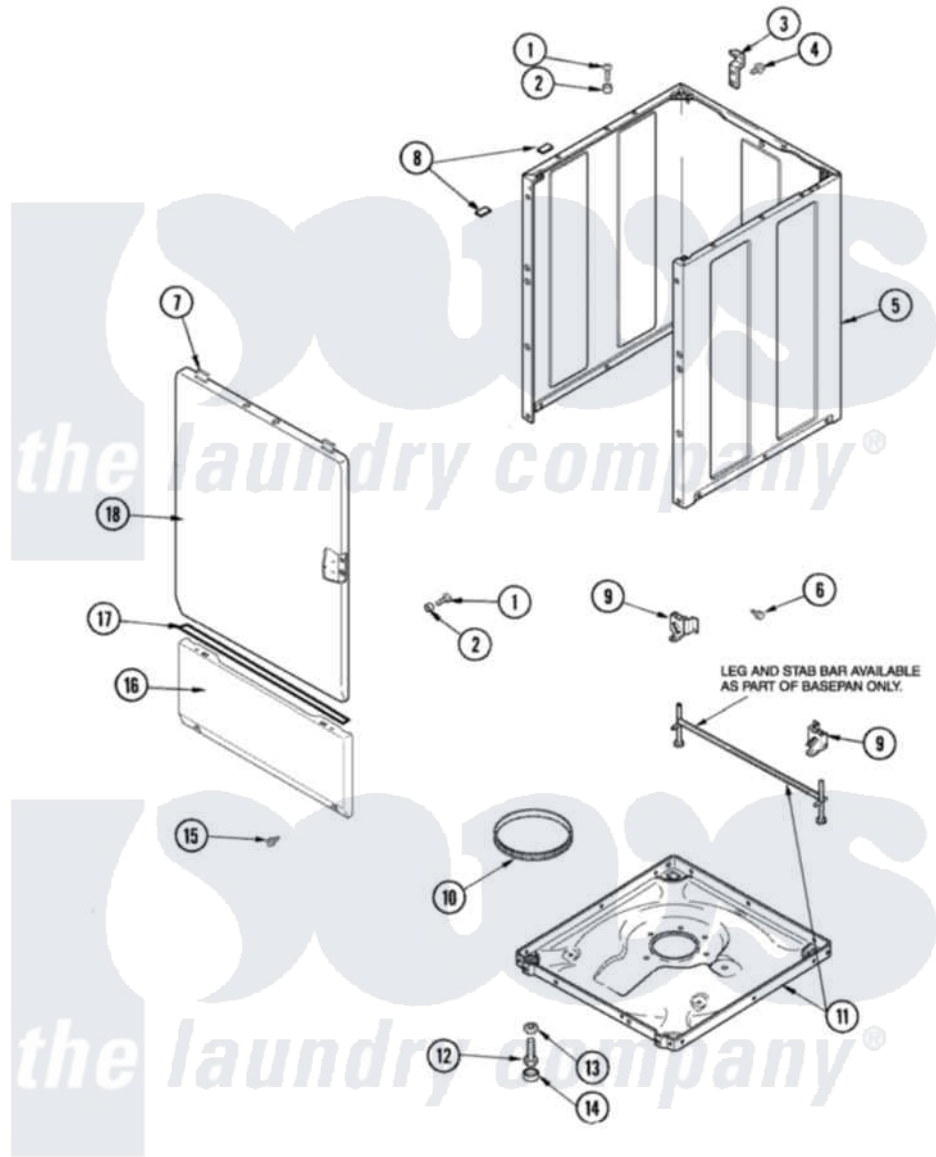

# Amana NAV6800AWW 01 - CABINET & BASE

Amana [Residential Amana NAV6800AWW Washer Parts](#) Parts Diagram 01 - CABINET & BASE  
 Click on the part number to view part

Item	Original Part Number	Replaced By	Status	Part Description
1	32671	<a href="#">Y014874</a>		Screw, Idler Arm And Sleeve
2	<a href="#">505187</a>			Locator, Panel
3	<a href="#">500003</a>			Hinge, Top
4	40064801	<a href="#">3390631</a>		Screw, 10-16 X 3/8
5	40076402WP	<a href="#">37001284</a>		Cabinet As Pack
"	<a href="#">40106001</a>			Foam, 4" X 22" X 1/2"
6	40038201	<a href="#">27001200</a>		Screw
7	56080	<a href="#">22001650</a>		Fastener, Spring
"	501086	<a href="#">90767</a>		Screw, 8A X 3/8 HeX Washer Head Tapping
8	<a href="#">Y56128</a>			Pad, Bumper
9	<a href="#">40031501</a>			Bracket, Self Leveling
10	<a href="#">40037401</a>			Ring, Friction
11	27001084	<a href="#">27001226</a>		Base Lev
12	40039001	<a href="#">22003428</a>		Leg, Adjustable
13	<a href="#">40038101</a>			Nut, Leg
14	<a href="#">40016001</a>			Foot, Rubber

15	<a href="#">40034101</a>	Screw, No.12bx1/2
16	<a href="#">37001074</a>	Panel, Access
17	<a href="#">40083101</a>	Tape, Foam
18	<a href="#">40035401WP</a>	Panel, Front
"	<a href="#">22001817</a>	Sheet, Sound Damper