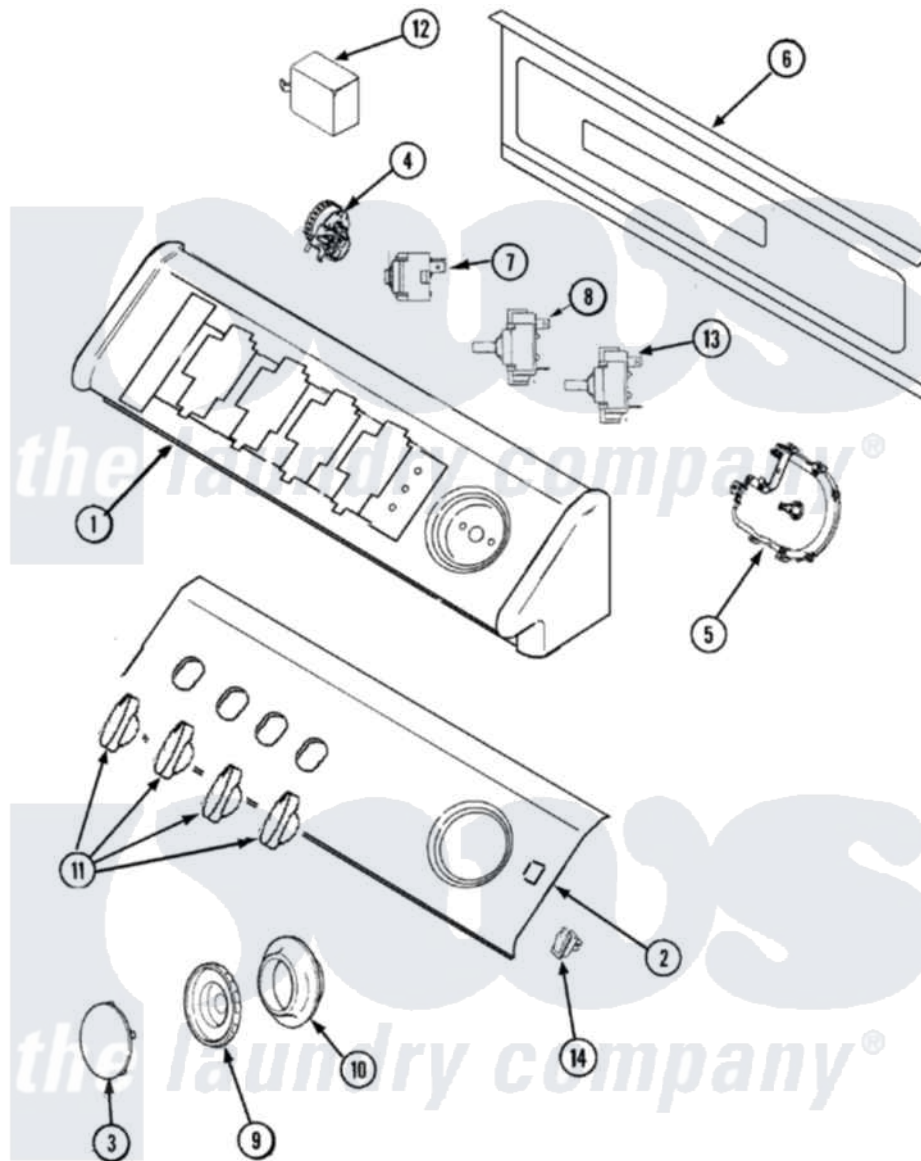

# Amana NAV6800AWW 02 - CONTROL PANEL

Amana [Residential Amana NAV6800AWW Washer Parts](#) Parts Diagram 02 - CONTROL PANEL  
 Click on the part number to view part

Item	Original Part Number	Replaced By	Status	Part Description
1	<a href="#">27001085</a>			Console
2	<a href="#">27001102</a>			Facia, Graphic Panel
"	33001855	<a href="#">33002917</a>		Screw, No.10-16
"	<a href="#">27001050</a>			Facia Ground Wire Assembly
3	<a href="#">27001087</a>			Knob, Cap
4	<a href="#">27001047</a>			Switch, Pressure
5	<a href="#">27001088</a>			Timer
6	<a href="#">27001051</a>			Back Panel, Hood/Console
7	<a href="#">22001794</a>			Switch, Rotary
8	<a href="#">27001089</a>			Switch, Temperature
9	27001090	<a href="#">22003993</a>		Timer Knob
10	27001092		Not Available	SKIRT, TIMER KNOB
"	<a href="#">22002997</a>			Pin, Locking
11	<a href="#">27001091</a>			Knob, Selector
12	<a href="#">33001623</a>			Buzzer, Non-Adjustable
13	<a href="#">27001103</a>			Switch, Rotary