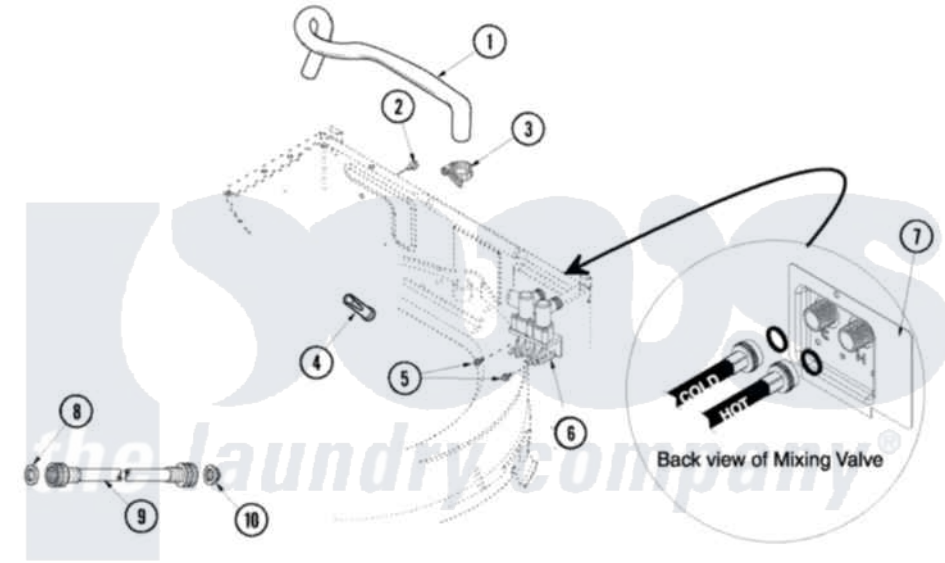

Amana NAV6800AWW 03 - MIXING VALVE AND HOSES

Amana [Residential Amana NAV6800AWW Washer Parts](#) Parts Diagram 03 - MIXING VALVE AND HOSES
 Click on the part number to view part

Item	Original Part Number	Replaced By	Status	Part Description
1	40098901	27001184		Hose, Mixing Valve To Tub
2	503661	27001200		Screw
3	Y2200954	596669		Clamp, Manifold
4	34500	22001900		Preventer, Back Flow
5	501086	90767		Screw, 8A X 3/8 HeX Washer Head Tapping
6	40097701	R0131578		Valve-Inlet
7	40098801			Plate, Mixing Value
8	20290	Y013783		Washer, Inlet Hose
9	35-0874	76313		Hosefill
"	33-7891	89503		Hose-Inlet
10	28605	22002960		Strainer, Washer Inlet
11	40053901			Hose, Drain
12	22003814			Retainer, Drain Hose
13	40008101			Adapter, Standpipe
14	33489	8539404		Tie-Wire
15	40058501			Relief, Strain Drain

16	36014		Clip, Retainer-Hose
17	36801	596669	Clamp, Manifold
18	40094201		Hose, Tub To Pump
19	40044901		Stand, Hose