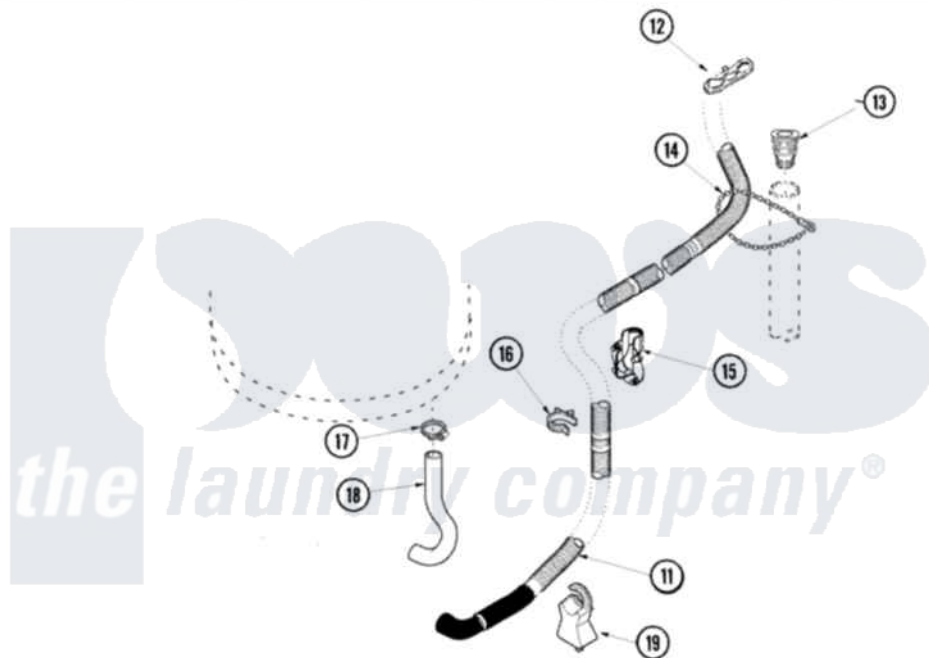

Amana NAV6800AWW 03 - MIXING VALVE AND HOSES

Amana [Residential Amana NAV6800AWW Washer Parts](#) Parts Diagram 03 - MIXING VALVE AND HOSES
 Click on the part number to view part

Item	Original Part Number	Replaced By	Status	Part Description
1	40098901	27001184		Hose, Mixing Valve To Tub
2	503661	27001200		Screw
3	Y2200954	596669		Clamp, Manifold
4	34500	22001900		Preventer, Back Flow
5	501086	90767		Screw, 8A X 3/8 HeX Washer Head Tapping
6	40097701	R0131578		Valve-Inlet
7	40098801			Plate, Mixing Value
8	20290	Y013783		Washer, Inlet Hose
9	35-0874	76313		Hosefill
"	33-7891	89503		Hose-Inlet
10	28605	22002960		Strainer, Washer Inlet
11	40053901			Hose, Drain
12	22003814			Retainer, Drain Hose
13	40008101			Adapter, Standpipe
14	33489	8539404		Tie-Wire
15	40058501			Relief, Strain Drain

16	36014		Clip, Retainer-Hose
17	36801	596669	Clamp, Manifold
18	40094201		Hose, Tub To Pump
19	40044901		Stand, Hose