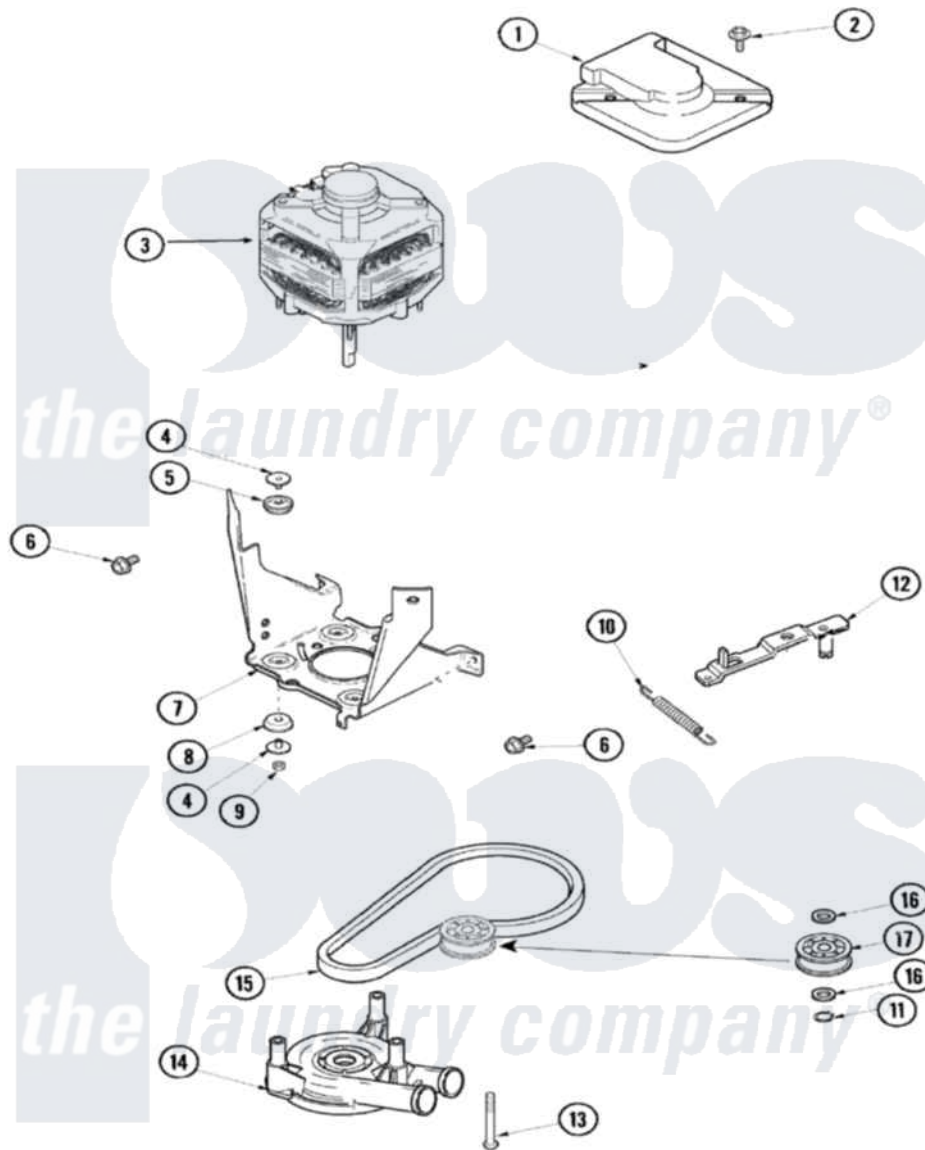

Amana NAV6800AWW 04 - MOTOR, PUMP AND IDLER ASSEMBLY

Amana [Residential Amana NAV6800AWW Washer Parts](#) Parts Diagram 04 - MOTOR, PUMP AND IDLER ASSEMBLY

[Click on the part number to view part](#)

Item	Original Part Number	Replaced By	Status	Part Description
1	40112301			Shield, Motor
2	40046701	4312464		Screw
3	27001055	27001215		Motor W/Pulley
4	40053701			Post, Isolator
5	40053801			Mount, Motor Upper
6	40128701			Screw, 5/16-18 X .50
7	40015502		Not Available	BRACKET, MOTOR MOUNT
8	40054301			Mount, Motor Lower
9	40095101	Y707702		Locknut
10	40061401			Spring, Idler Lever
11	23748			Ring, Retaining
12	27001028			Idler Lever Assembly
13	40063701			Screw, 10-16 x 1.75
14	27001024	285655		Clamp, Hose
"	27001036	27001233		Pump
15	27001006			Belt, Spin And Agitator

16	52549	Washer, 501 ID X3/4 Odx
17	27001225	Nut, Jam Mid Lock 1/4-20
"	40045001	Idler Pulley Assembly
"	40038901	Screw, 1/4-20