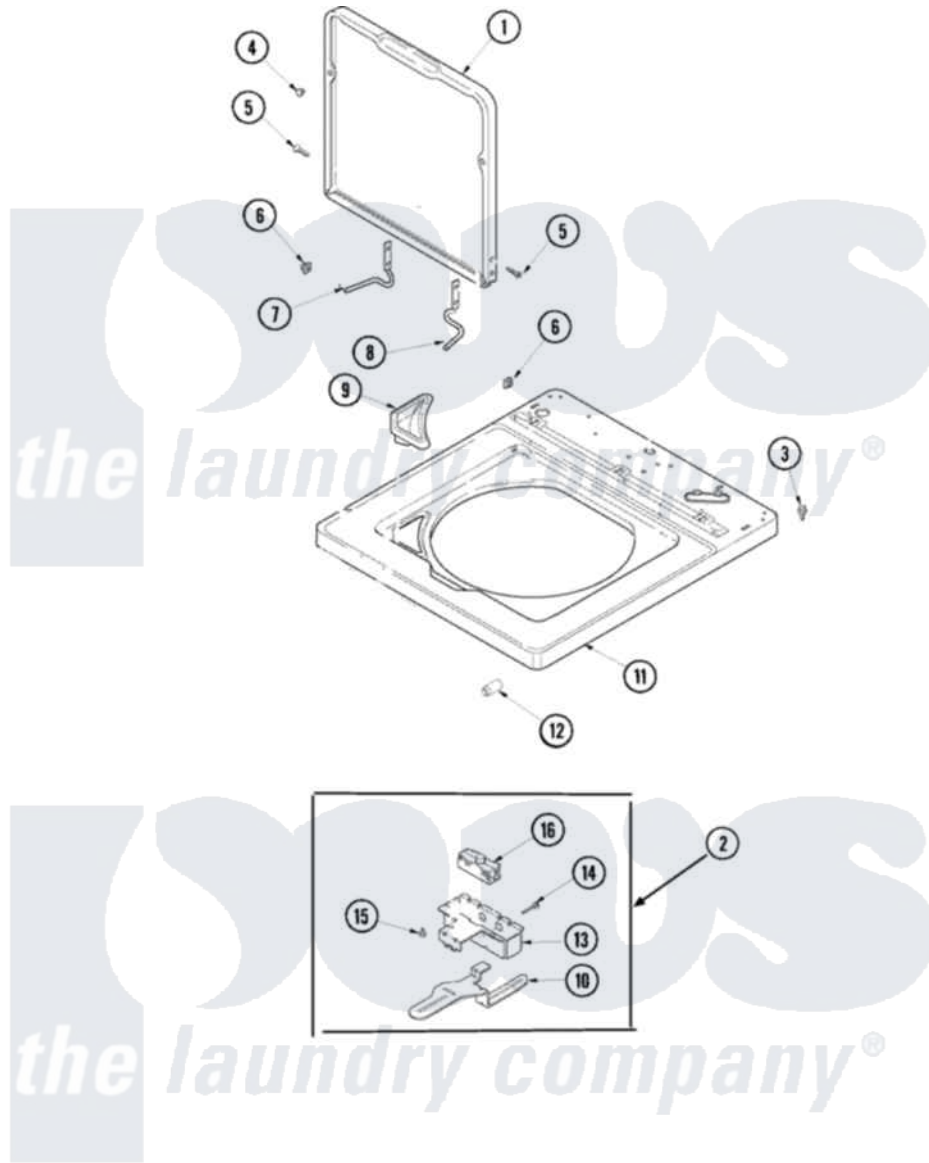

Amana NAV6800AWW 06 - TOP AND DOOR SWITCH

Amana [Residential Amana NAV6800AWW Washer Parts](#) Parts Diagram 06 - TOP AND DOOR SWITCH
 Click on the part number to view part

Item	Original Part Number	Replaced By	Status	Part Description
1	27001093			Lid
"	27001129			Medallion
2	40034901	40034901P		Assembly- Lid
3	501086	90767		Screw, 8A X 3/8 HeX Washer Head Tapping
4	40038001			Bumper
5	40039201	W10119828		Screw, Lid Hinge Mounting
6	40008201			Bushing, Hinge
7	40094002			Hinge, Lid Left Stop
8	40094101			Hinge, Lid Right Pass
9	27001094	27001117		Dispenser, Bleach
10	40009701			Arm, Lid Switch
11	27001044	27001182		Top
12	40102101			Cap, Hinge
13	40009801			Holder, Lid Switch
14	40040701			Screw, Tapping No.6b-20
				Screw, 8A X 3/8 HeX Washer