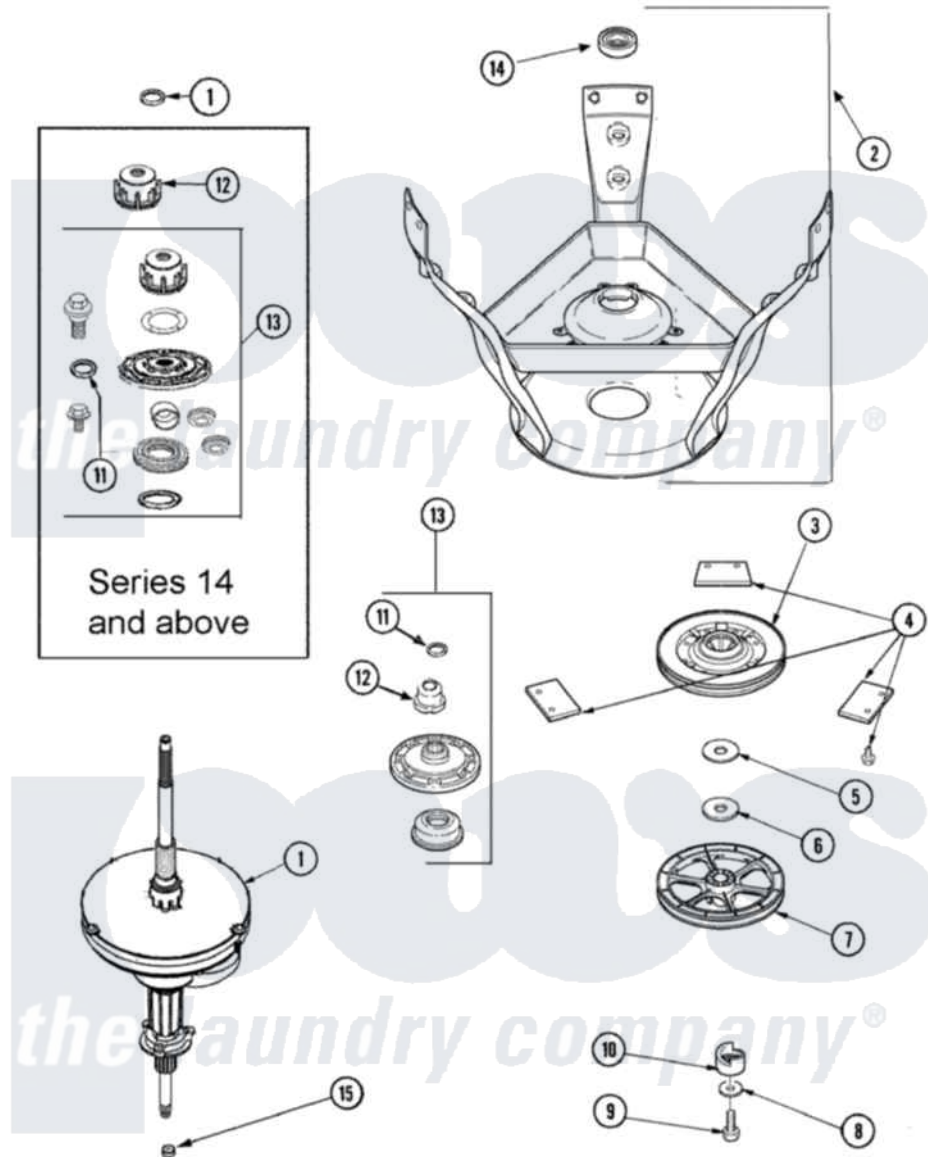

# Amana NAV6800AWW 07 - TRANSMISSION & BRAKE

Amana [Residential Amana NAV6800AWW Washer Parts](#) Parts Diagram 07 - TRANSMISSION & BRAKE  
 Click on the part number to view part

Item	Original Part Number	Replaced By	Status	Part Description
1	27001039	<a href="#">W10219148</a>		Transmison
2	27001030	<a href="#">12002013</a>		Base
3	40003103	<a href="#">R9900474</a>		Brake Assembly
4	<a href="#">R0000014</a>			Kit, Brake Pad
"	<a href="#">26594P</a>			Grease, Silicone - 2 Oz Tube
5	<a href="#">40065701</a>			Washer, 2 Odx.63 ID
6	<a href="#">40063201</a>			Washer, Flat
7	<a href="#">40047102</a>			Pulley, Spin/Agit
8	<a href="#">40041501</a>			Washer
9	<a href="#">40063401</a>			Screw, 1/4-20 x 5/8 Hex
10	<a href="#">40047402</a>			Helix, Plastic
11	<a href="#">25-7941</a>			"O" Ring, Agtr Drive Shaft
12	21001533	<a href="#">35-5655-1</a>		Seal
13	12002223	<a href="#">W10116790</a>		Hub And Seal
"	Y2200460	<a href="#">W10116791</a>		Hub And Seal
"	40004201	<a href="#">40004201P</a>		Main Bearing Assembly