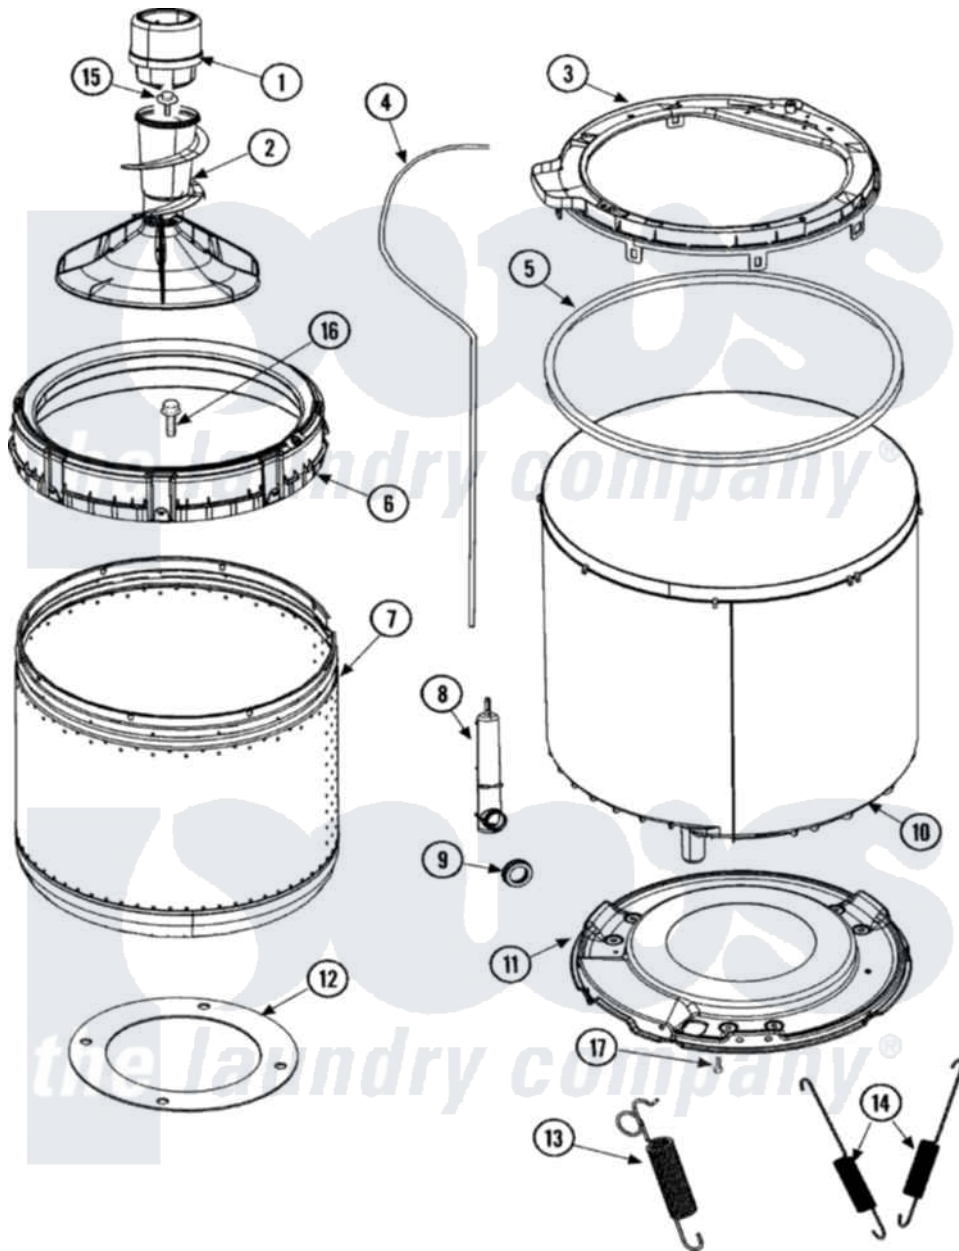

Amana NAV6800AWW 08 - TUB, INNER & OUTER (SERIES 12)

Amana [Residential Amana NAV6800AWW Washer Parts](#) Parts Diagram 08 - TUB, INNER & OUTER (SERIES 12)
 Click on the part number to view part

Item	Original Part Number	Replaced By	Status	Part Description
1	27001097		Not Available	DISPENSER, FABRIC (GRAY)
2	22004042			Agitator/Auger Assembly
3	27001195		Not Available	COVER, OUTER TUB W GASKET
4	27001194	21001748		Hose, Pressure Switch
5	27001130			Seal, Tub Cover
6	27001052			Balance Ring
7	Y2201200	12002787		Kit- S.s.
8	40008501			Assembly, Pressure Bulb
9	40037801			Grommet
10	40111001P			Tub, Plastic Outer
11	40128701			Screw, 5/16-18 X .50
"	40001102	40001102P		Bottom, Outer Tub
"	40015401			Seal-Head
"	27001067			Bottom, Outer Tub
12	27001222			Gasket, Foam

13	Y2201244		Spring, Counterweight
14	Y37001124		Spring, Tall Tub
15	25-8004	W10309247	Screw
16	Y2201470	W1011678Z	Screw
17	40064301		Screw, 1/4-15 x 3/4 Hex